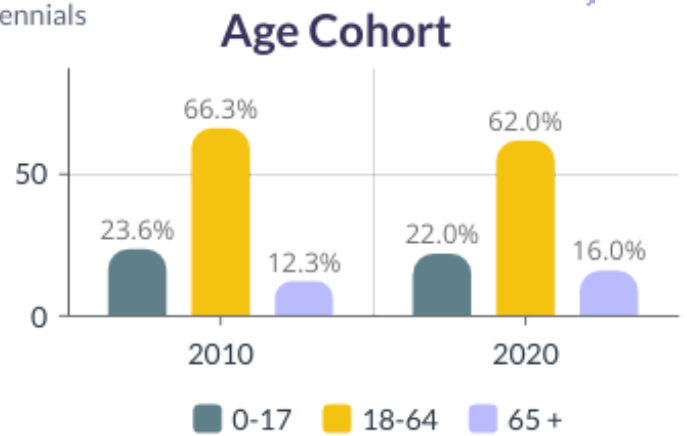

2010-2020

Maryland's Demographics and Housing Characteristics

OVER THE PAST DECADE Maryland added **403,672** residents (2010-2020)

7.0%
GROWTH IN POPULATION

Age and Race

Maryland's median age is 38.8 years (2020) compared to 38.0 years (2010)