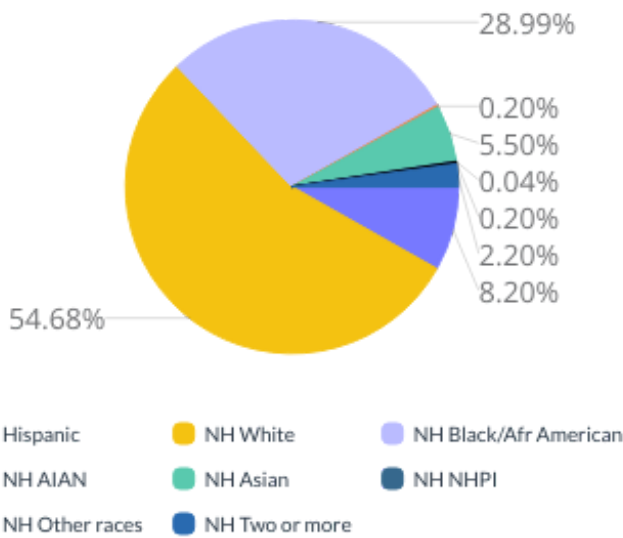

2010-2020

Maryland's Demographics and Housing Characteristics

OVER THE PAST DECADE Maryland added **403,672** residents (2010-2020)

7.0%
GROWTH IN POPULATION

Age and Race

Maryland's median age is 38.8 years (2020) compared to 38.0 years (2010)

2010 Race & Ethnicity

2020 Race & Ethnicity

NH (Non Hispanic) | AIAN (American Indian and Alaska Native) | NHPI (Native Hawaiian and Other Pacific Islander)

Housing Tenure

Maryland
DEPARTMENT OF PLANNING

Source: U.S. Census Bureau, Census 2010/2020