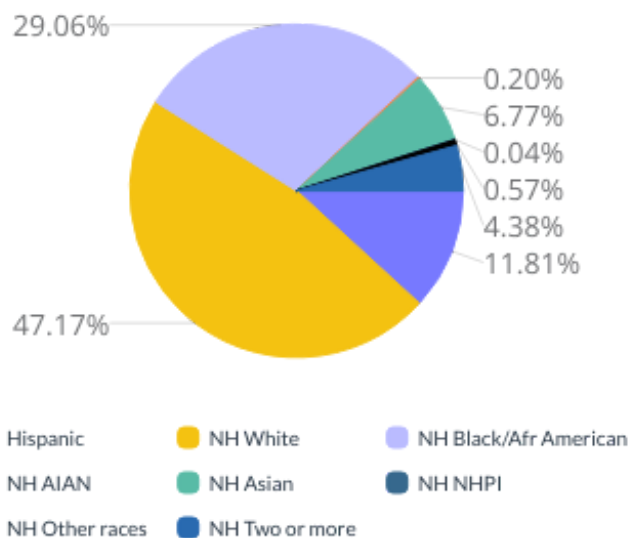

2010-2020

Maryland's Demographics and Housing Characteristics

OVER THE PAST DECADE Maryland added **403,672** residents (2010-2020)

7.0%
GROWTH IN POPULATION

Age and Race

Maryland's median age is 38.8 years (2020) compared to 38.0 years (2010)

2010 Race & Ethnicity

2020 Race & Ethnicity

NH (Non Hispanic) | AIAN (American Indian and Alaska Native) | NHPI (Native Hawaiian and Other Pacific Islander)

Housing Tenure

Maryland
DEPARTMENT OF PLANNING

Source: U.S. Census Bureau, Census 2010/2020