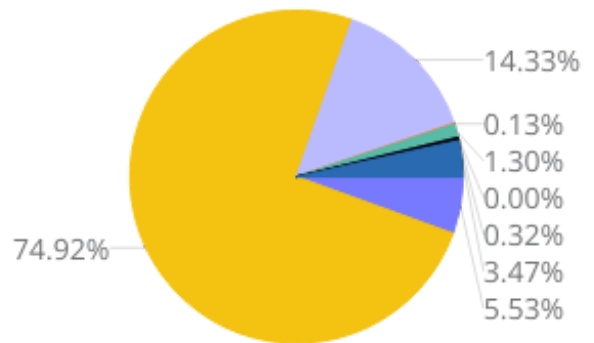

2010-2020 Kent County, Maryland Demographics and Housing Characteristics

OVER THE PAST DECADE Kent County experienced a decrease in population of **999** (2010-2020)

4.9%
DECREASE IN POPULATION

Age and Race

Kent County's median age is 49.2 years (2020) compared to 45.6 years (2010)

2010 Race & Ethnicity

2020 Race & Ethnicity

NH (Non Hispanic) | AIAN (American Indian and Alaska Native) | NHPI (Native Hawaiian and Other Pacific Islander)