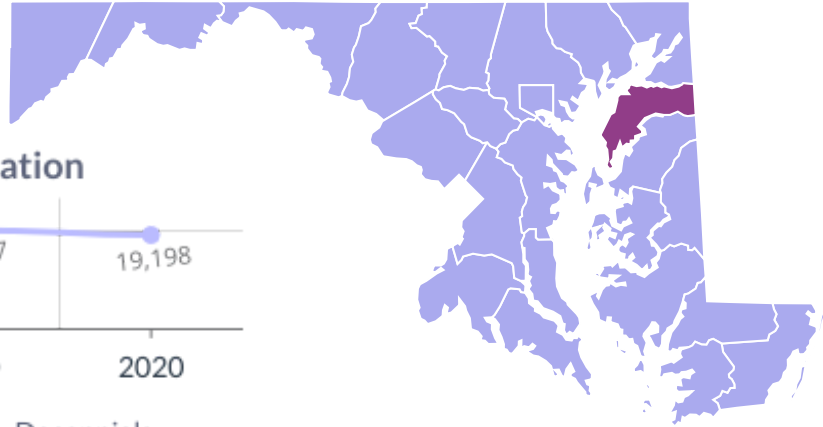

2010-2020 Kent County, Maryland Demographics and Housing Characteristics

OVER THE PAST DECADE Kent County experienced a decrease in population of **999** (2010-2020)

4.9%
DECREASE IN POPULATION

Age and Race

Kent County's median age is 49.2 years (2020) compared to 45.6 years (2010)

2010 Race & Ethnicity

2020 Race & Ethnicity

NH (Non Hispanic) | AIAN (American Indian and Alaska Native) | NHPI (Native Hawaiian and Other Pacific Islander)