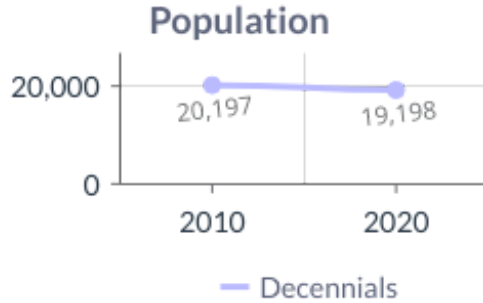

2010-2020 Kent County, Maryland Demographics and Housing Characteristics

OVER THE PAST DECADE Kent County experienced a decrease in population of **999** (2010-2020)

4.9%
DECREASE IN POPULATION

Age and Race

Kent County's median age is 49.2 years (2020) compared to 45.6 years (2010)

2010 Race & Ethnicity

2020 Race & Ethnicity

NH (Non Hispanic) | AIAN (American Indian and Alaska Native) | NHPI (Native Hawaiian and Other Pacific Islander)