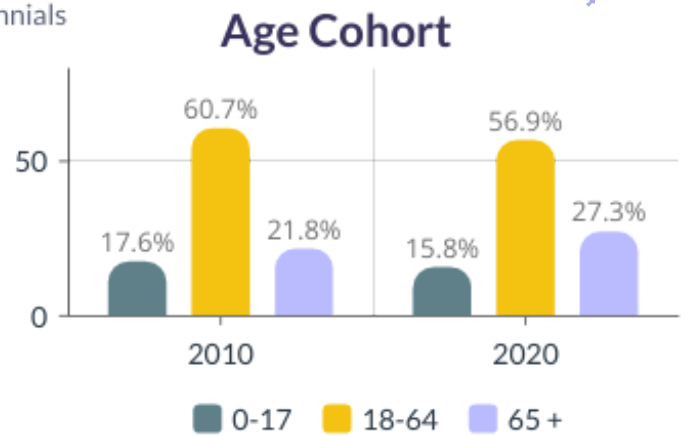

2010-2020 Kent County, Maryland Demographics and Housing Characteristics

OVER THE PAST DECADE Kent County experienced a decrease in population of **999** (2010-2020)

4.9%
DECREASE IN POPULATION

Age and Race

Kent County's median age is 49.2 years (2020) compared to 45.6 years (2010)

2010 Race & Ethnicity

2020 Race & Ethnicity

NH (Non Hispanic) | AIAN (American Indian and Alaska Native) | NHPI (Native Hawaiian and Other Pacific Islander)