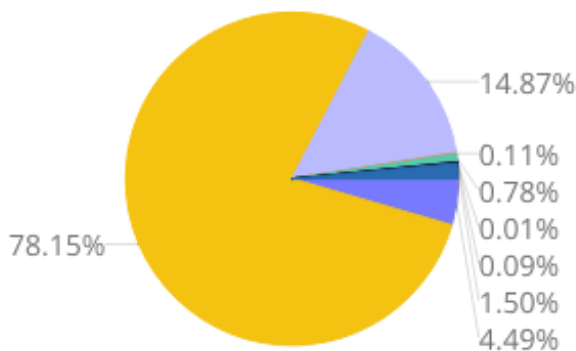

2010-2020 Kent County, Maryland Demographics and Housing Characteristics

OVER THE PAST DECADE Kent County experienced a decrease in population of **999** (2010-2020)

4.9%
DECREASE IN POPULATION

Age and Race

Kent County's median age is 49.2 years (2020) compared to 45.6 years (2010)

2010 Race & Ethnicity

2020 Race & Ethnicity

NH (Non Hispanic) | AIAN (American Indian and Alaska Native) | NHPI (Native Hawaiian and Other Pacific Islander)