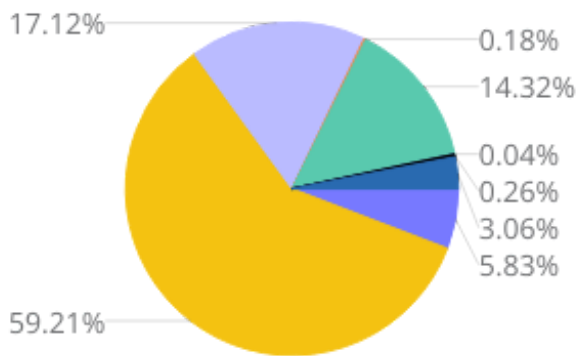

2010 Race & Ethnicity