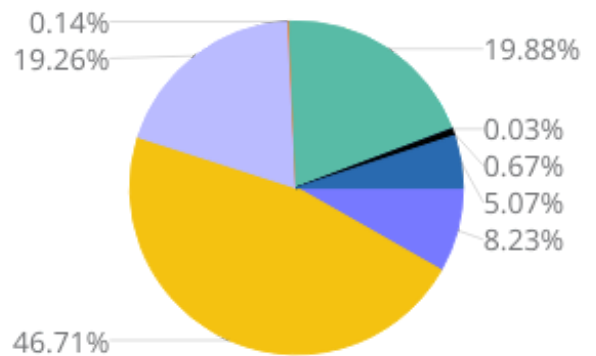

# 2010-2020 Howard County, Maryland Demographics and Housing Characteristics

OVER THE PAST DECADE Howard County added **45,232 residents** (2010-2020)

**15.8%**  
GROWTH IN POPULATION

## Age and Race

Howard County's median age is 39.0 years (2020) compared to 38.4 years (2010)

### 2010 Race & Ethnicity

Hispanic (any race) NH White NH Black/Afr American  
NH AIAN NH Asian NH NHPI  
NH Other races NH Multiracial

### 2020 Race & Ethnicity

Hispanic (any race) NH White NH Black/Afr American  
NH AIAN NH Asian NH NHPI  
NH Other races NH Multiracial

NH (Non Hispanic) | AIAN (American Indian and Alaska Native) | NHPI (Native Hawaiian and Other Pacific Islander)