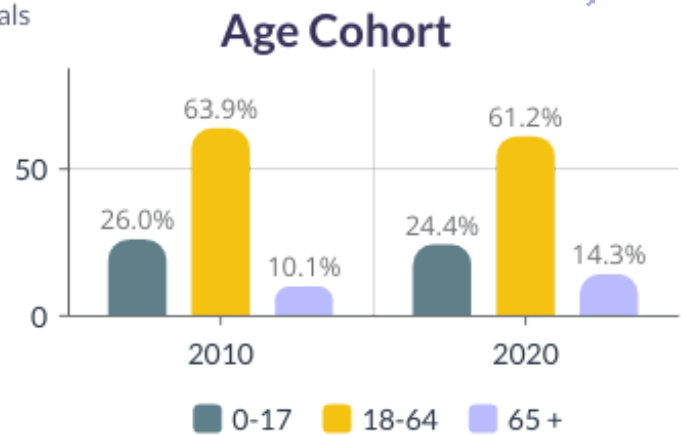

# 2010-2020 Howard County, Maryland Demographics and Housing Characteristics

OVER THE PAST DECADE Howard County added **45,232 residents** (2010-2020)

**15.8%**  
GROWTH IN POPULATION

## Age and Race

Howard County's median age is 39.0 years (2020) compared to 38.4 years (2010)