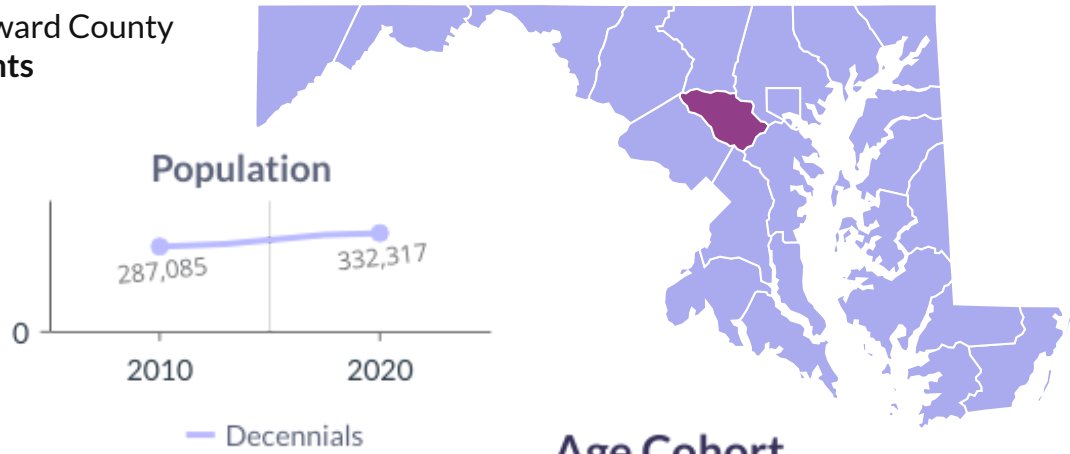

# 2010-2020 Howard County, Maryland Demographics and Housing Characteristics

OVER THE PAST DECADE Howard County added **45,232 residents** (2010-2020)

**15.8%**  
GROWTH IN POPULATION

## Age and Race

Howard County's median age is 39.0 years (2020) compared to 38.4 years (2010)

### 2020 Race & Ethnicity

Hispanic (any race) NH White NH Black/Afr American  
NH AIAN NH Asian NH NHPI  
NH Other races NH Multiracial

NH (Non Hispanic) | AIAN (American Indian and Alaska Native) | NHPI (Native Hawaiian and Other Pacific Islander)