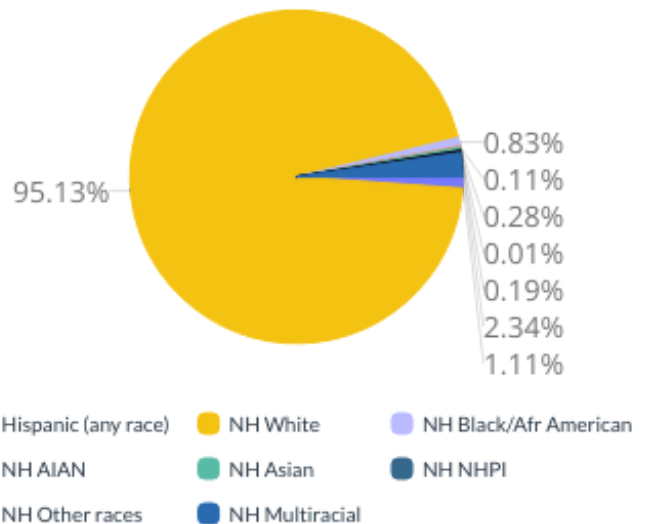

2010-2020 Garrett County, Maryland Demographics and Housing Characteristics

OVER THE PAST DECADE Garrett County experienced a decrease in population of **1,291** (2010-2020)

4.3%
DECREASE IN POPULATION

Age and Race

Garrett County's median age is 46.8 years (2020) compared to 42.7 years (2010)

2010 Race & Ethnicity

2020 Race & Ethnicity

NH (Non Hispanic) | AIAN (American Indian and Alaska Native) | NHPI (Native Hawaiian and Other Pacific Islander)