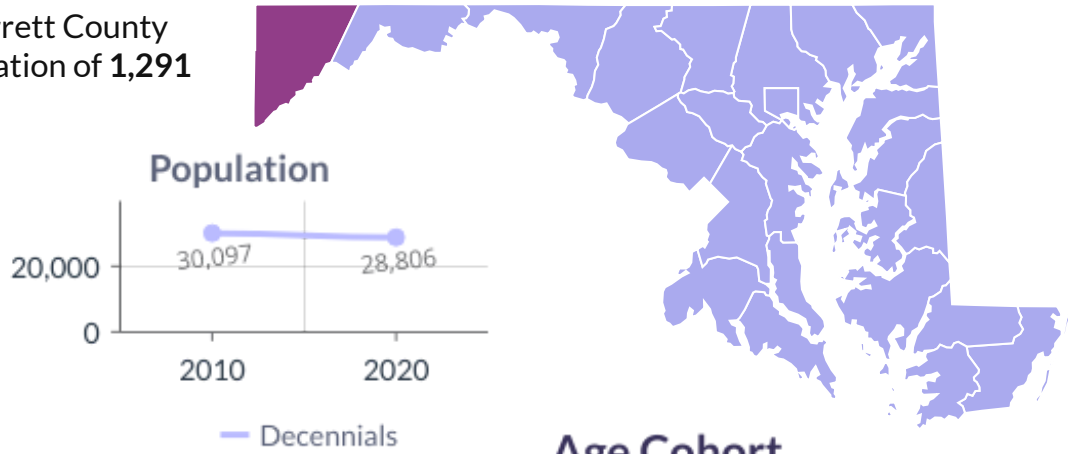

2010-2020 Garrett County, Maryland Demographics and Housing Characteristics

OVER THE PAST DECADE Garrett County experienced a decrease in population of **1,291** (2010-2020)

4.3%
DECREASE IN POPULATION

Age and Race

Garrett County's median age is 46.8 years (2020) compared to 42.7 years (2010)

2010 Race & Ethnicity

2020 Race & Ethnicity

NH (Non Hispanic) | AIAN (American Indian and Alaska Native) | NHPI (Native Hawaiian and Other Pacific Islander)