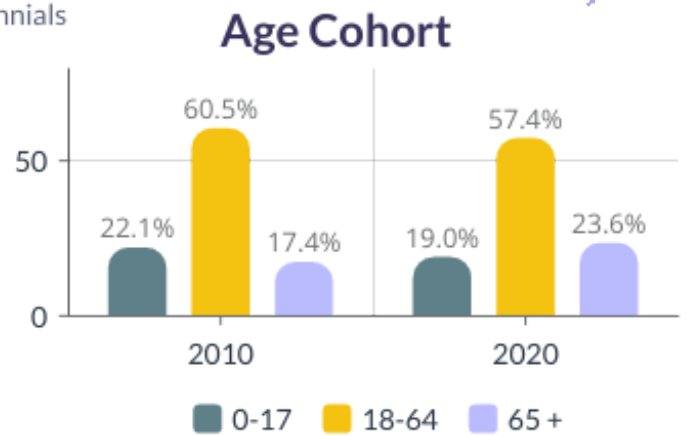

2010-2020 Garrett County, Maryland Demographics and Housing Characteristics

OVER THE PAST DECADE Garrett County experienced a decrease in population of **1,291** (2010-2020)

4.3%
DECREASE IN POPULATION

Age and Race

Garrett County's median age is 46.8 years (2020) compared to 42.7 years (2010)

2010 Race & Ethnicity

2020 Race & Ethnicity

NH (Non Hispanic) | AIAN (American Indian and Alaska Native) | NHPI (Native Hawaiian and Other Pacific Islander)