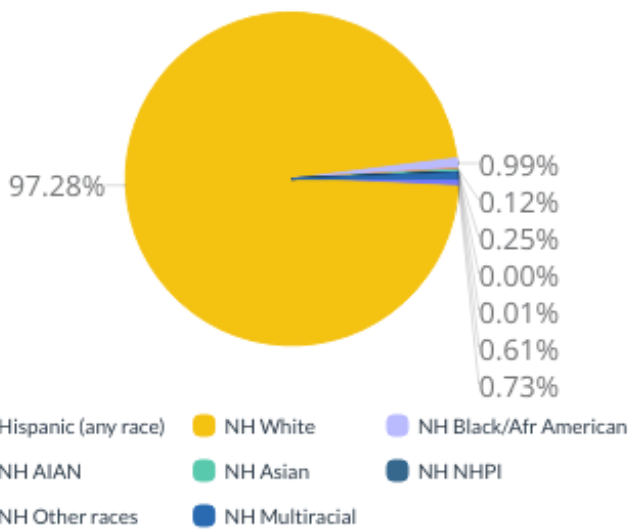

2010-2020 Garrett County, Maryland Demographics and Housing Characteristics

OVER THE PAST DECADE Garrett County experienced a decrease in population of **1,291** (2010-2020)

4.3%
DECREASE IN POPULATION

Age and Race

Garrett County's median age is 46.8 years (2020) compared to 42.7 years (2010)

2010 Race & Ethnicity

2020 Race & Ethnicity

NH (Non Hispanic) | AIAN (American Indian and Alaska Native) | NHPI (Native Hawaiian and Other Pacific Islander)