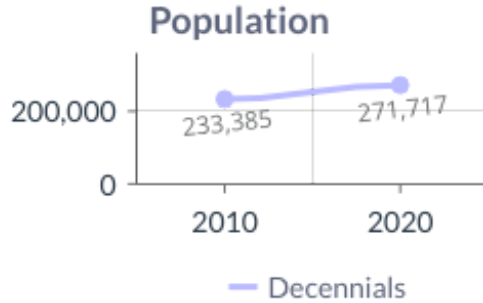

2010-2020 Frederick County, Maryland Demographics and Housing Characteristics

OVER THE PAST DECADE Frederick County added **38,332 residents** (2010-2020)

16.4%
GROWTH IN POPULATION

Age and Race

Frederick County's median age is 38.7 years (2020) compared to 38.6 years (2010)