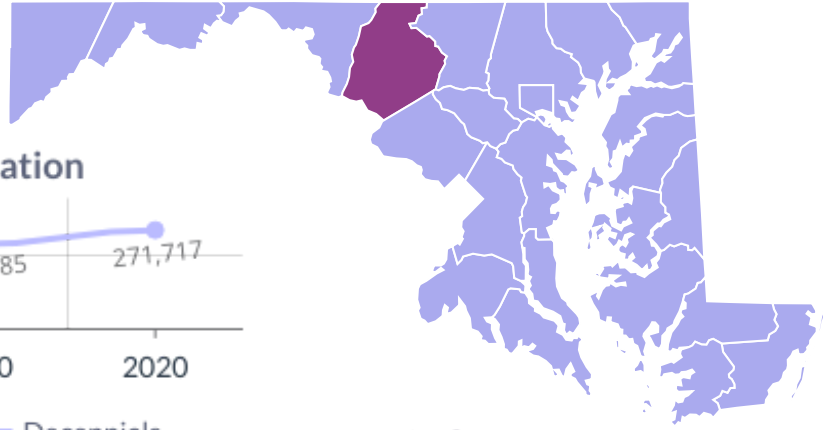

2010-2020 Frederick County, Maryland Demographics and Housing Characteristics

OVER THE PAST DECADE Frederick County added **38,332 residents** (2010-2020)

16.4%
GROWTH IN POPULATION

Age and Race

Frederick County's median age is 38.7 years (2020) compared to 38.6 years (2010)

2010 Race & Ethnicity

2020 Race & Ethnicity

NH (Non Hispanic) | AIAN (American Indian and Alaska Native) | NHPI (Native Hawaiian and Other Pacific Islander)

Housing Tenure

Maryland
DEPARTMENT OF PLANNING

Source: U.S. Census Bureau, Census 2010/2020