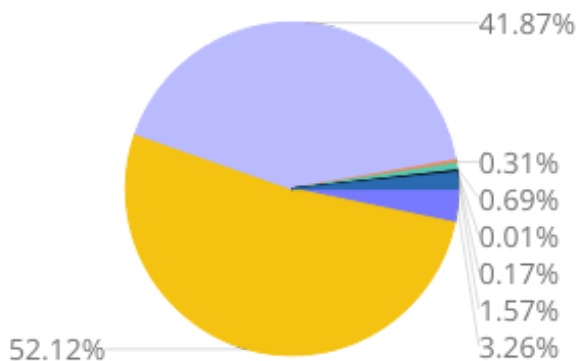

2010-2020 Frederick County, Maryland Demographics and Housing Characteristics

OVER THE PAST DECADE Frederick County added **38,332 residents** (2010-2020)

16.4%
GROWTH IN POPULATION

Age and Race

Frederick County's median age is 38.7 years (2020) compared to 38.6 years (2010)

2010 Race & Ethnicity

2020 Race & Ethnicity

NH (Non Hispanic) | AIAN (American Indian and Alaska Native) | NHPI (Native Hawaiian and Other Pacific Islander)

Housing Tenure

Maryland
DEPARTMENT OF PLANNING

Source: U.S. Census Bureau, Census 2010/2020