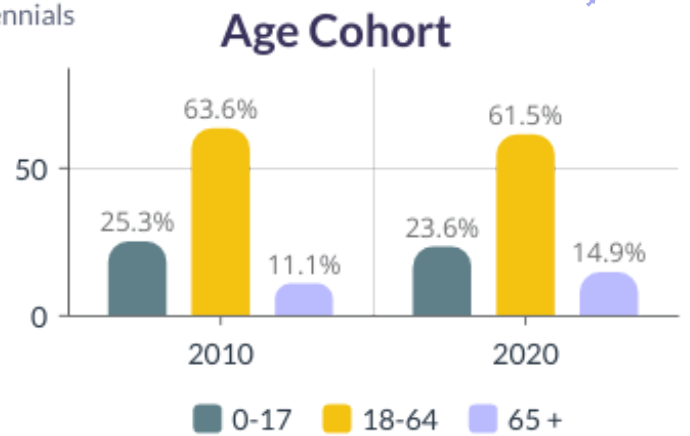

2010-2020 Frederick County, Maryland Demographics and Housing Characteristics

OVER THE PAST DECADE Frederick County added **38,332 residents** (2010-2020)

16.4%
GROWTH IN POPULATION

Age and Race

Frederick County's median age is 38.7 years (2020) compared to 38.6 years (2010)