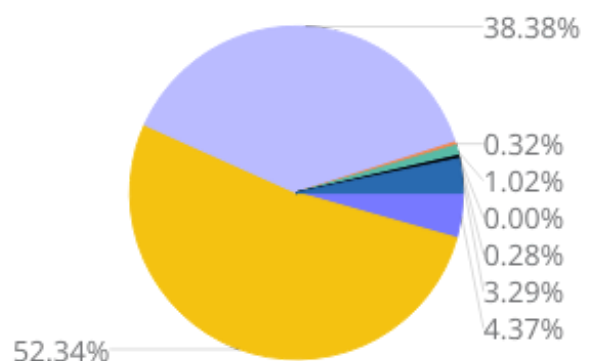

2010-2020 Frederick County, Maryland Demographics and Housing Characteristics

OVER THE PAST DECADE Frederick County added **38,332 residents** (2010-2020)

16.4%
GROWTH IN POPULATION

Age and Race

Frederick County's median age is 38.7 years (2020) compared to 38.6 years (2010)

2010 Race & Ethnicity

2020 Race & Ethnicity

NH (Non Hispanic) | AIAN (American Indian and Alaska Native) | NHPI (Native Hawaiian and Other Pacific Islander)

Housing Tenure

Maryland
DEPARTMENT OF PLANNING

Source: U.S. Census Bureau, Census 2010/2020