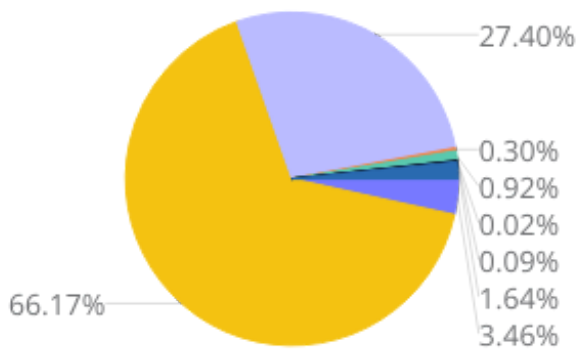

2010-2020 Dorchester County, Maryland Demographics and Housing Characteristics

OVER THE PAST DECADE Dorchester County experienced a decrease in population of **87** (2010-2020)

0.3%
DECREASE IN POPULATION

Age and Race

Dorchester County's median age is 45.1 years (2020) compared to 43.3 years (2010)

2010 Race & Ethnicity

Hispanic (any race) NH White NH Black/Afr American
NH AIAN NH Asian NH NHPI
NH Other races NH Multiracial

2020 Race & Ethnicity

Hispanic (any race) NH White NH Black/Afr American
NH AIAN NH Asian NH NHPI
NH Other races NH Multiracial

NH (Non Hispanic) | AIAN (American Indian and Alaska Native) | NHPI (Native Hawaiian and Other Pacific Islander)