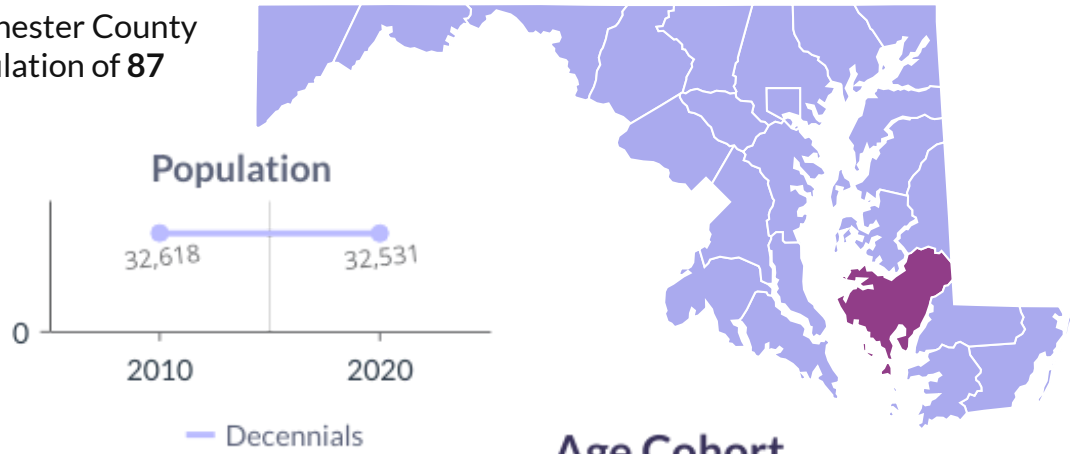

2010-2020 Dorchester County, Maryland Demographics and Housing Characteristics

OVER THE PAST DECADE Dorchester County experienced a decrease in population of **87** (2010-2020)

0.3%
DECREASE IN POPULATION

Age and Race

Dorchester County's median age is 45.1 years (2020) compared to 43.3 years (2010)

2010 Race & Ethnicity

Hispanic (any race) NH White NH Black/Afr American
NH AIAN NH Asian NH NHPI
NH Other races NH Multiracial

2020 Race & Ethnicity

Hispanic (any race) NH White NH Black/Afr American
NH AIAN NH Asian NH NHPI
NH Other races NH Multiracial

NH (Non Hispanic) | AIAN (American Indian and Alaska Native) | NHPI (Native Hawaiian and Other Pacific Islander)