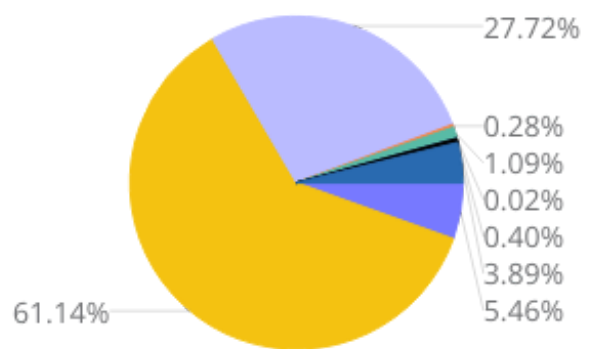

Age and Race

Dorchester County's median age is 45.1 years (2020) compared to 43.3 years (2010)

2010 Race & Ethnicity

Hispanic (any race) NH White NH Black/Afr American
NH AIAN NH Asian NH NHPI
NH Other races NH Multiracial

2020 Race & Ethnicity

Hispanic (any race) NH White NH Black/Afr American
NH AIAN NH Asian NH NHPI
NH Other races NH Multiracial

NH (Non Hispanic) | AIAN (American Indian and Alaska Native) | NHPI (Native Hawaiian and Other Pacific Islander)