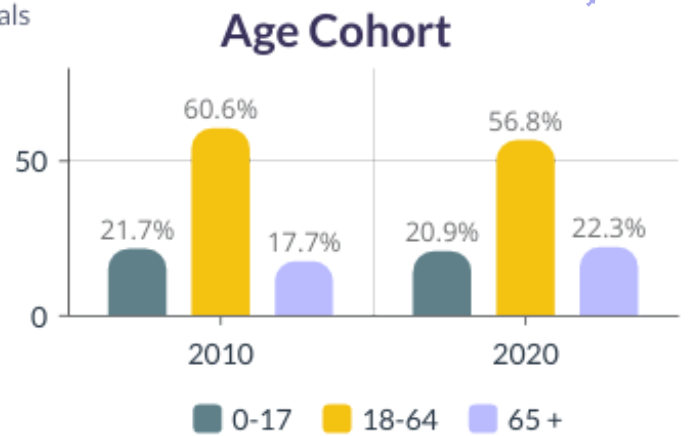

2010-2020 Dorchester County, Maryland Demographics and Housing Characteristics

OVER THE PAST DECADE Dorchester County experienced a decrease in population of **87** (2010-2020)

0.3%
DECREASE IN POPULATION

Age and Race

Dorchester County's median age is 45.1 years (2020) compared to 43.3 years (2010)

2010 Race & Ethnicity

Hispanic (any race) NH White NH Black/Afr American
NH AIAN NH Asian NH NHPI
NH Other races NH Multiracial