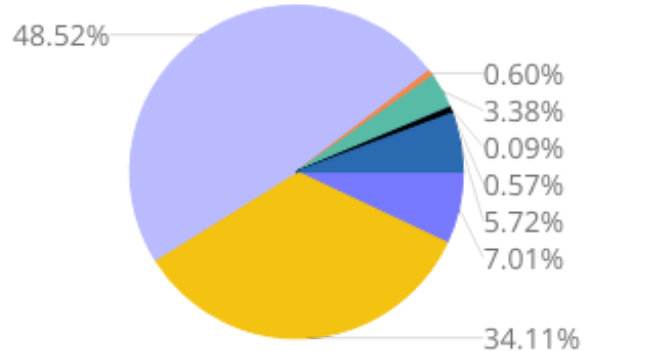

2020 Race & Ethnicity