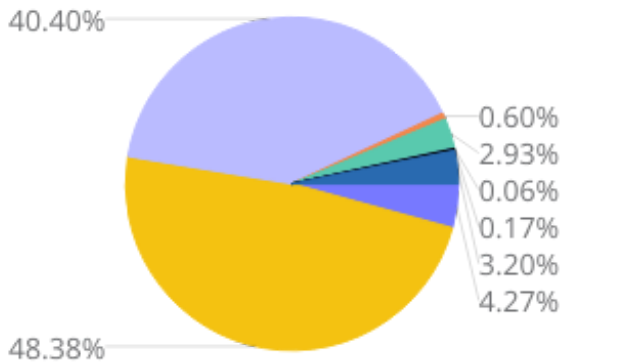

2010 Race & Ethnicity