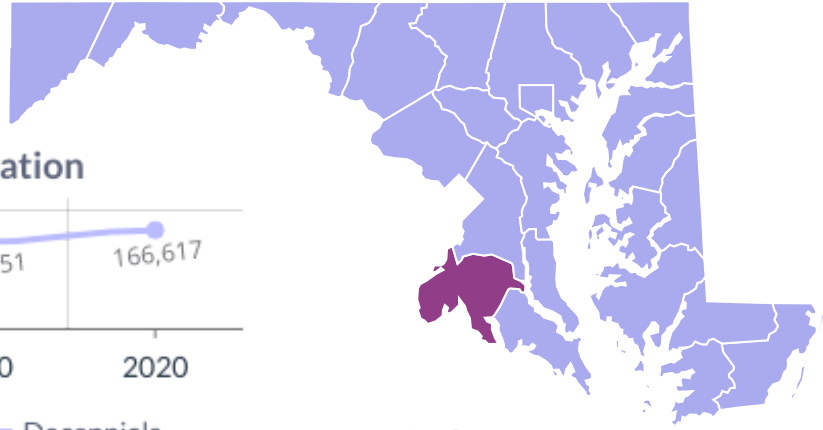

# 2010-2020 Charles County, Maryland Demographics and Housing Characteristics

OVER THE PAST DECADE Charles County added **20,066 residents** (2010-2020)

# 13.7%

**GROWTH IN POPULATION**

## Age and Race

Charles County's median age is 38.8 years (2020) compared to 37.4 years (2010)

### 2020 Race & Ethnicity

■ Hispanic (any race) ■ NH White ■ NH Black/Afr American  
■ NH AIAN ■ NH Asian ■ NH NHPI  
■ NH Other races ■ NH Multiracial

■ Hispanic (any race) ■ NH White ■ NH Black/Afr American  
■ NH AIAN ■ NH Asian ■ NH NHPI  
■ NH Other races ■ NH Multiracial