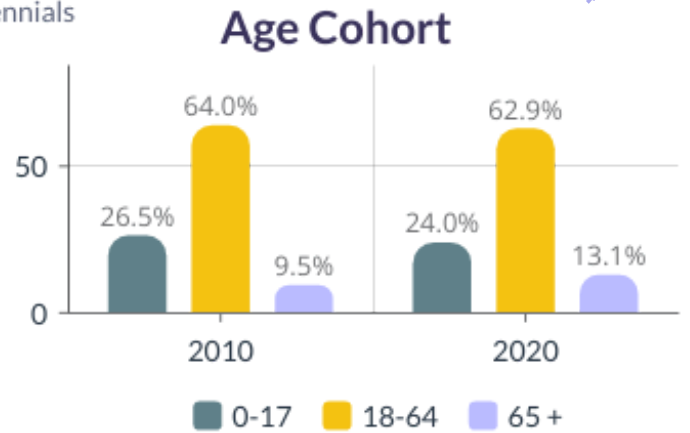

# 2010-2020 Charles County, Maryland Demographics and Housing Characteristics

OVER THE PAST DECADE Charles County added **20,066 residents** (2010-2020)

# 13.7%

**GROWTH IN POPULATION**

## Age and Race

Charles County's median age is 38.8 years (2020) compared to 37.4 years (2010)