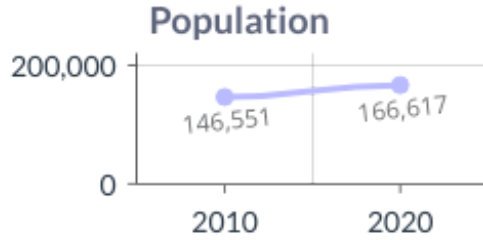

# 2010-2020 Charles County, Maryland Demographics and Housing Characteristics

OVER THE PAST DECADE Charles County added **20,066 residents** (2010-2020)

# 13.7%

**GROWTH IN POPULATION**

## Age and Race

Charles County's median age is 38.8 years (2020) compared to 37.4 years (2010)