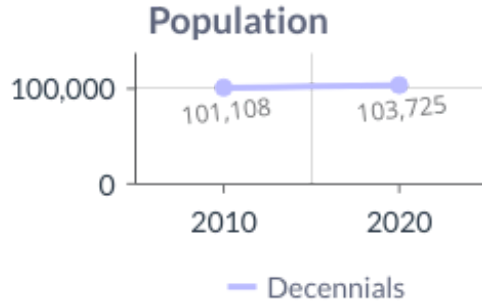

2010-2020 Cecil County, Maryland Demographics and Housing Characteristics

OVER THE PAST DECADE Cecil County added **2,617 residents** (2010-2020)

2.6%
GROWTH IN POPULATION

Age and Race

Cecil County's median age is 40.7 years (2020) compared to 38.9 years (2010)