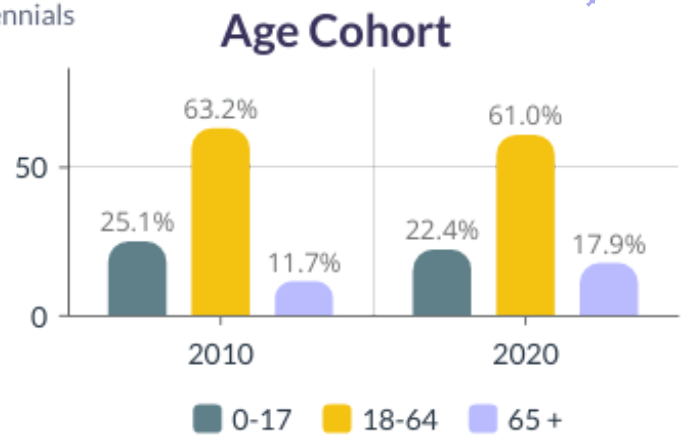

2010-2020 Cecil County, Maryland Demographics and Housing Characteristics

OVER THE PAST DECADE Cecil County added **2,617 residents** (2010-2020)

2.6%
GROWTH IN POPULATION

Age and Race

Cecil County's median age is 40.7 years (2020) compared to 38.9 years (2010)