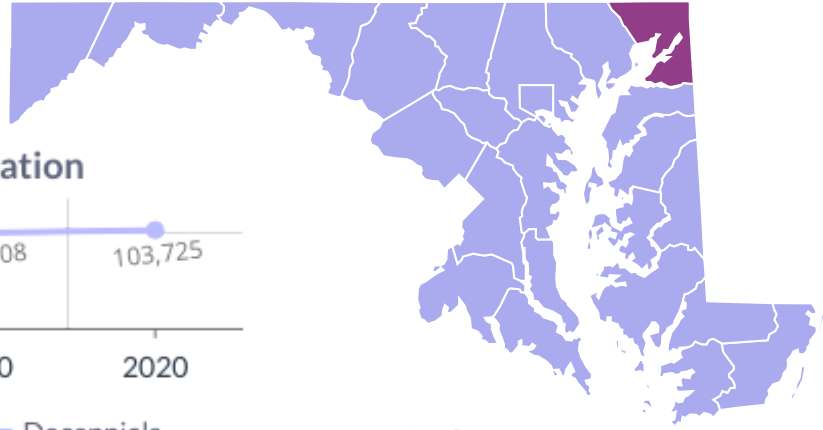

2010-2020 Cecil County, Maryland Demographics and Housing Characteristics

OVER THE PAST DECADE Cecil County added **2,617 residents** (2010-2020)

2.6%
GROWTH IN POPULATION

Age and Race

Cecil County's median age is 40.7 years (2020) compared to 38.9 years (2010)

2010 Race & Ethnicity

2020 Race & Ethnicity

NH (Non Hispanic) | AIAN (American Indian and Alaska Native) | NHPI (Native Hawaiian and Other Pacific Islander)

Housing Tenure