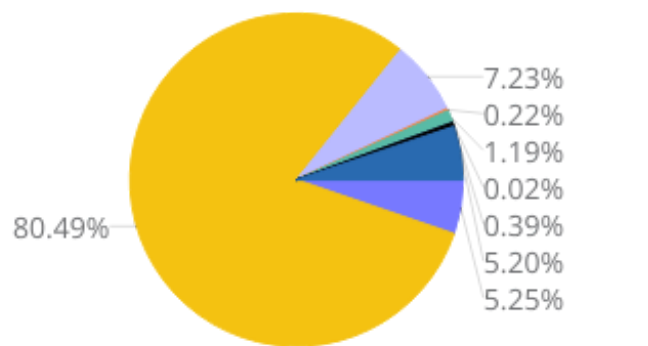

2010-2020 Cecil County, Maryland Demographics and Housing Characteristics

OVER THE PAST DECADE Cecil County added **2,617 residents** (2010-2020)

2.6%
GROWTH IN POPULATION

Age and Race

Cecil County's median age is 40.7 years (2020) compared to 38.9 years (2010)

2010 Race & Ethnicity

2020 Race & Ethnicity

NH (Non Hispanic) | AIAN (American Indian and Alaska Native) | NHPI (Native Hawaiian and Other Pacific Islander)

Housing Tenure