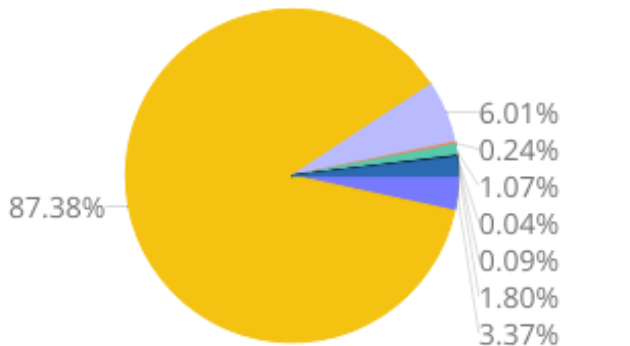

2010-2020 Cecil County, Maryland Demographics and Housing Characteristics

OVER THE PAST DECADE Cecil County added **2,617 residents** (2010-2020)

2.6%
GROWTH IN POPULATION

Age and Race

Cecil County's median age is 40.7 years (2020) compared to 38.9 years (2010)

2010 Race & Ethnicity

2020 Race & Ethnicity

NH (Non Hispanic) | AIAN (American Indian and Alaska Native) | NHPI (Native Hawaiian and Other Pacific Islander)

Housing Tenure