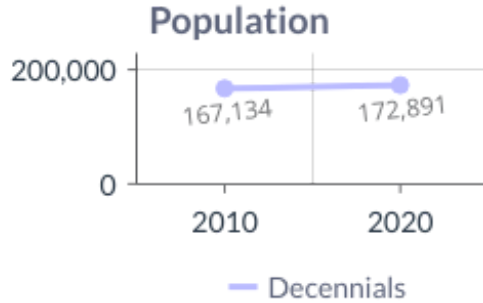

2010-2020 Carroll County, Maryland Demographics and Housing Characteristics

OVER THE PAST DECADE Carroll County added 5,757 residents (2010-2020)

3.4%
GROWTH IN POPULATION

Age and Race

Carroll County's median age is 42.1 years (2020) compared to 41.1 years (2010)