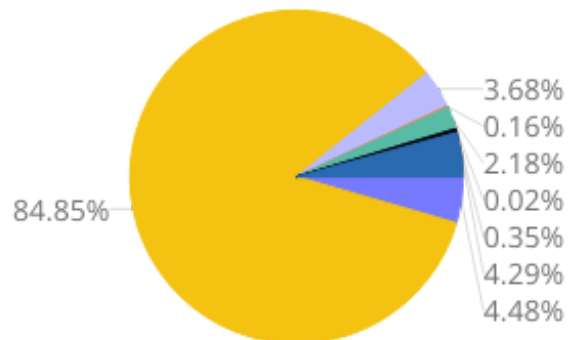

2010-2020 Carroll County, Maryland Demographics and Housing Characteristics

OVER THE PAST DECADE Carroll County added 5,757 residents (2010-2020)

3.4%
GROWTH IN POPULATION

Age and Race

Carroll County's median age is 42.1 years (2020) compared to 41.1 years (2010)

2010 Race & Ethnicity

2020 Race & Ethnicity

NH (Non Hispanic) | AIAN (American Indian and Alaska Native) | NHPI (Native Hawaiian and Other Pacific Islander)

Housing Tenure