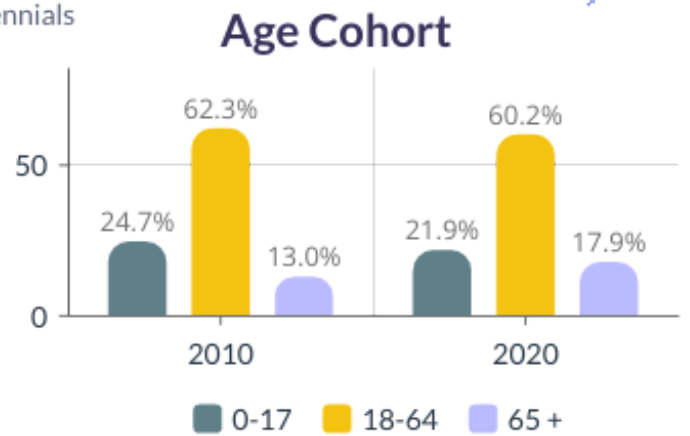

2010-2020 Carroll County, Maryland Demographics and Housing Characteristics

OVER THE PAST DECADE Carroll County added 5,757 residents (2010-2020)

3.4%
GROWTH IN POPULATION

Age and Race

Carroll County's median age is 42.1 years (2020) compared to 41.1 years (2010)