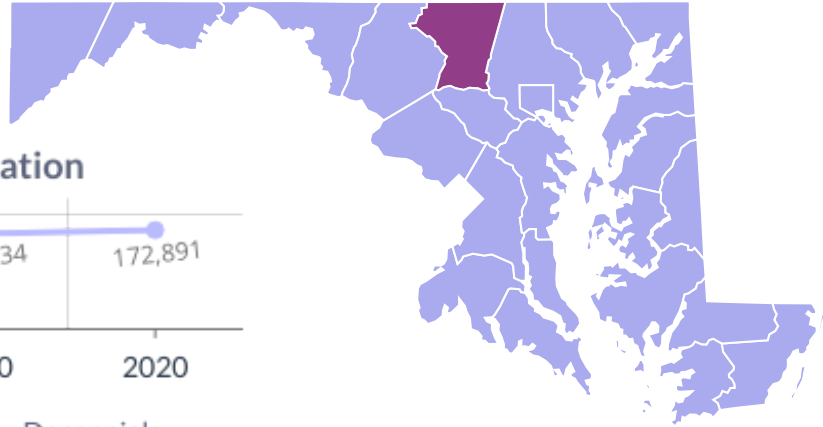

2010-2020 Carroll County, Maryland Demographics and Housing Characteristics

OVER THE PAST DECADE Carroll County added 5,757 residents (2010-2020)

3.4%
GROWTH IN POPULATION

Age and Race

Carroll County's median age is 42.1 years (2020) compared to 41.1 years (2010)

2010 Race & Ethnicity

2020 Race & Ethnicity

NH (Non Hispanic) | AIAN (American Indian and Alaska Native) | NHPI (Native Hawaiian and Other Pacific Islander)

Housing Tenure