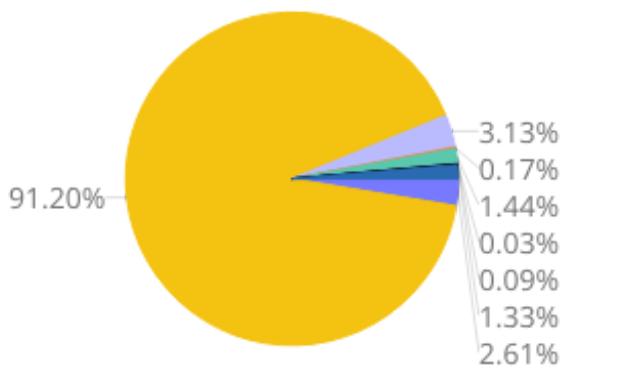

2010-2020 Carroll County, Maryland Demographics and Housing Characteristics

OVER THE PAST DECADE Carroll County added 5,757 residents (2010-2020)

3.4%
GROWTH IN POPULATION

Age and Race

Carroll County's median age is 42.1 years (2020) compared to 41.1 years (2010)

2010 Race & Ethnicity

2020 Race & Ethnicity

NH (Non Hispanic) | AIAN (American Indian and Alaska Native) | NHPI (Native Hawaiian and Other Pacific Islander)

Housing Tenure