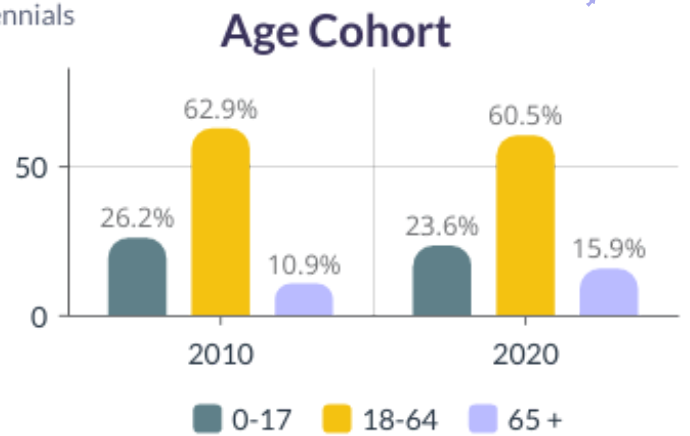

2010-2020 Calvert County, Maryland Demographics and Housing Characteristics

OVER THE PAST DECADE Calvert County added **4,046 residents** (2010-2020)

4.6%
GROWTH IN POPULATION

Age and Race

Calvert County's median age is 40.9 years (2020) compared to 40.1 years (2010)