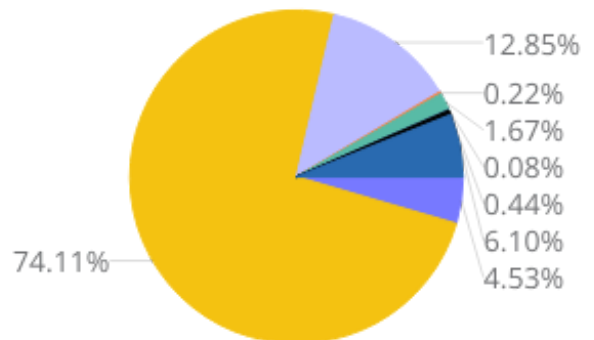

2010-2020 Calvert County, Maryland Demographics and Housing Characteristics

OVER THE PAST DECADE Calvert County added **4,046 residents** (2010-2020)

4.6%
GROWTH IN POPULATION

Age and Race

Calvert County's median age is 40.9 years (2020) compared to 40.1 years (2010)

2010 Race & Ethnicity

2020 Race & Ethnicity

NH (Non Hispanic) | AIAN (American Indian and Alaska Native) | NHPI (Native Hawaiian and Other Pacific Islander)

Housing Tenure