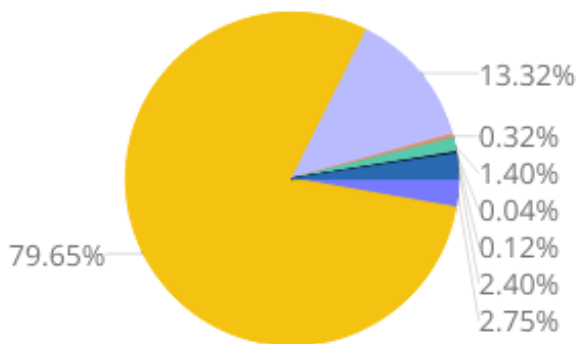

2010-2020 Calvert County, Maryland Demographics and Housing Characteristics

OVER THE PAST DECADE Calvert County added **4,046 residents** (2010-2020)

4.6%
GROWTH IN POPULATION

Age and Race

Calvert County's median age is 40.9 years (2020) compared to 40.1 years (2010)

2010 Race & Ethnicity

2020 Race & Ethnicity

NH (Non Hispanic) | AIAN (American Indian and Alaska Native) | NHPI (Native Hawaiian and Other Pacific Islander)

Housing Tenure