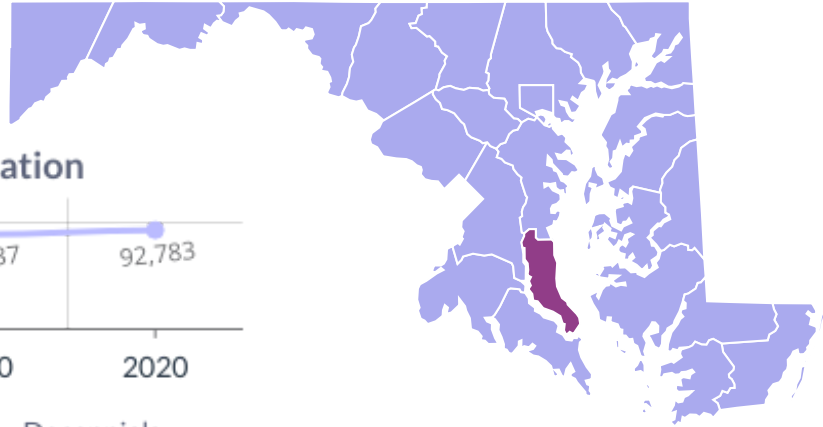

2010-2020 Calvert County, Maryland Demographics and Housing Characteristics

OVER THE PAST DECADE Calvert County added **4,046 residents** (2010-2020)

4.6%
GROWTH IN POPULATION

Age and Race

Calvert County's median age is 40.9 years (2020) compared to 40.1 years (2010)

2010 Race & Ethnicity

2020 Race & Ethnicity

NH (Non Hispanic) | AIAN (American Indian and Alaska Native) | NHPI (Native Hawaiian and Other Pacific Islander)

Housing Tenure