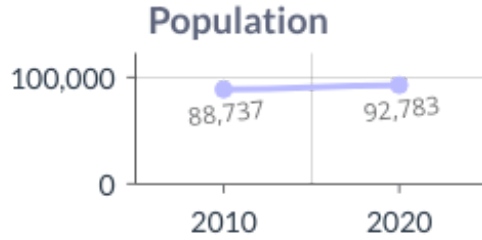

2010-2020 Calvert County, Maryland Demographics and Housing Characteristics

OVER THE PAST DECADE Calvert County added **4,046 residents** (2010-2020)

4.6%
GROWTH IN POPULATION

Age and Race

Calvert County's median age is 40.9 years (2020) compared to 40.1 years (2010)