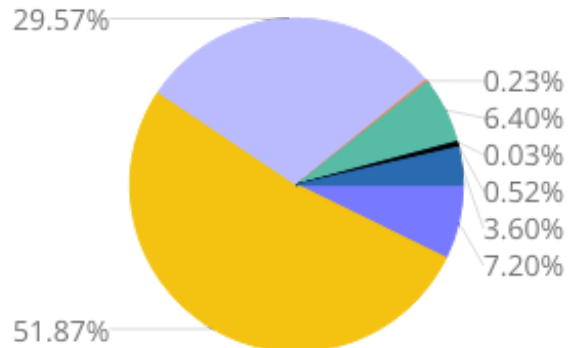

2010-2020 Baltimore County, Maryland Demographics and Housing Characteristics

OVER THE PAST DECADE Baltimore County added **49,506 residents** (2010-2020)

6.1%
GROWTH IN POPULATION

Age and Race

Baltimore County's median age is 39.3 years (2020) compared to 39.1 years (2010)

2010 Race & Ethnicity

2020 Race & Ethnicity

NH (Non Hispanic) | AIAN (American Indian and Alaska Native) | NHPI (Native Hawaiian and Other Pacific Islander)

Housing Tenure