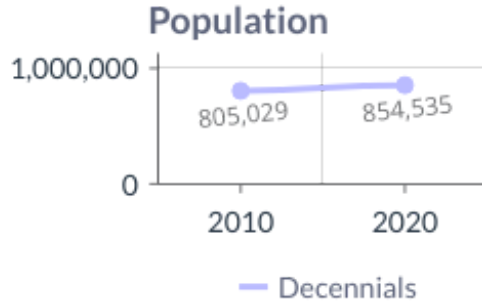

2010-2020 Baltimore County, Maryland Demographics and Housing Characteristics

OVER THE PAST DECADE Baltimore County added **49,506 residents** (2010-2020)

6.1%
GROWTH IN POPULATION

Age and Race

Baltimore County's median age is 39.3 years (2020) compared to 39.1 years (2010)