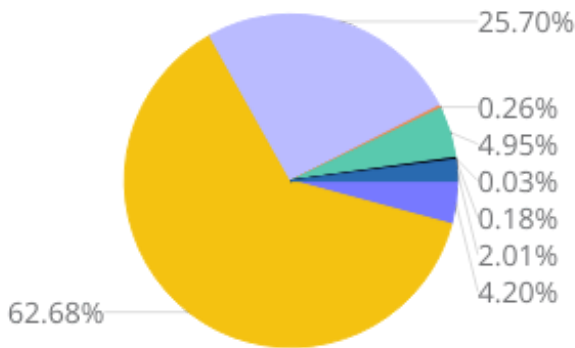

2010-2020 Baltimore County, Maryland Demographics and Housing Characteristics

OVER THE PAST DECADE Baltimore County added **49,506 residents** (2010-2020)

6.1%
GROWTH IN POPULATION

Age and Race

Baltimore County's median age is 39.3 years (2020) compared to 39.1 years (2010)

2010 Race & Ethnicity

2020 Race & Ethnicity

NH (Non Hispanic) | AIAN (American Indian and Alaska Native) | NHPI (Native Hawaiian and Other Pacific Islander)

Housing Tenure