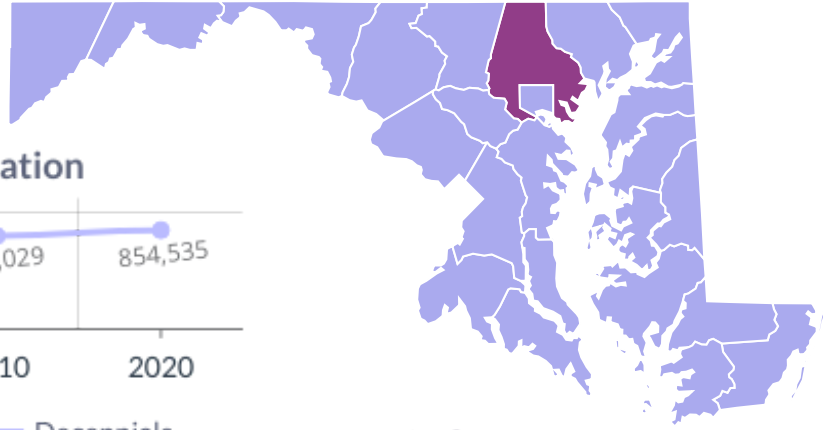

2010-2020 Baltimore County, Maryland Demographics and Housing Characteristics

OVER THE PAST DECADE Baltimore County added **49,506 residents** (2010-2020)

6.1%
GROWTH IN POPULATION

Age and Race

Baltimore County's median age is 39.3 years (2020) compared to 39.1 years (2010)

2010 Race & Ethnicity

2020 Race & Ethnicity

NH (Non Hispanic) | AIAN (American Indian and Alaska Native) | NHPI (Native Hawaiian and Other Pacific Islander)

Housing Tenure