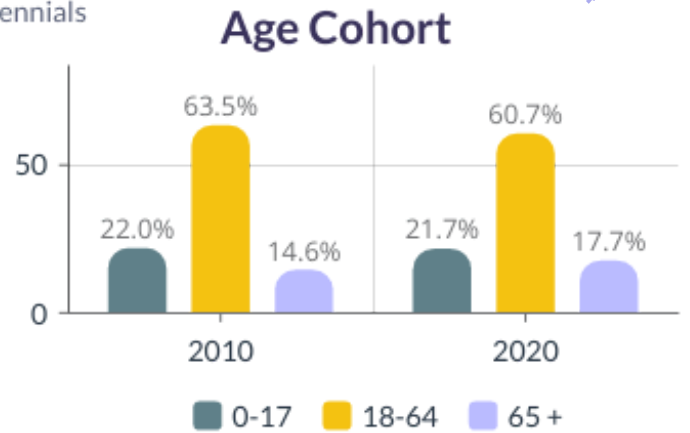

2010-2020 Baltimore County, Maryland Demographics and Housing Characteristics

OVER THE PAST DECADE Baltimore County added **49,506 residents** (2010-2020)

6.1%
GROWTH IN POPULATION

Age and Race

Baltimore County's median age is 39.3 years (2020) compared to 39.1 years (2010)