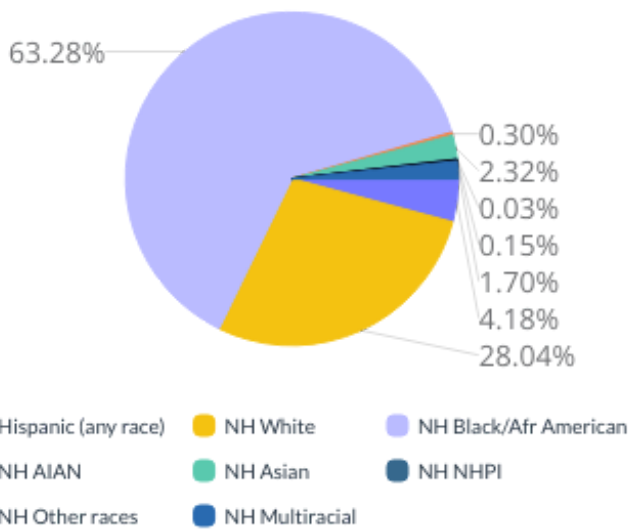

2010 Race & Ethnicity