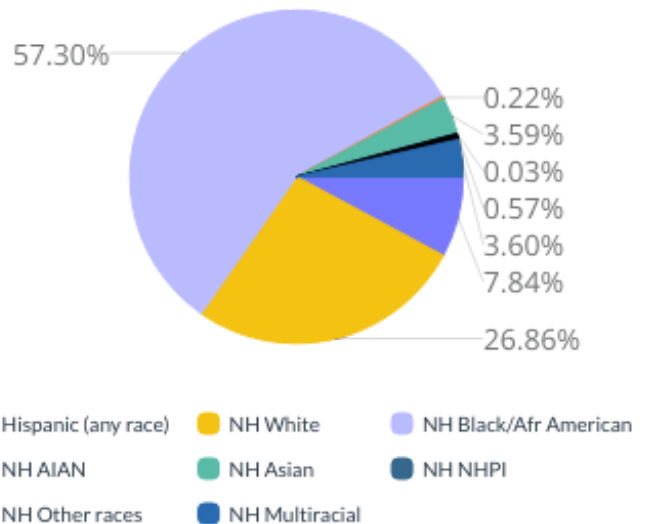

# 2010-2020 Baltimore City, Maryland Demographics and Housing Characteristics

OVER THE PAST DECADE Baltimore City experienced a decrease in population of **35,253** (2010-2020)

**5.7%**  
DECREASE IN POPULATION

## Age and Race

Baltimore City's median age is 35.5 years (2020) compared to 34.4 years (2010)

### 2010 Race & Ethnicity

### 2020 Race & Ethnicity

NH (Non Hispanic) | AIAN (American Indian and Alaska Native) | NHPI (Native Hawaiian and Other Pacific Islander)