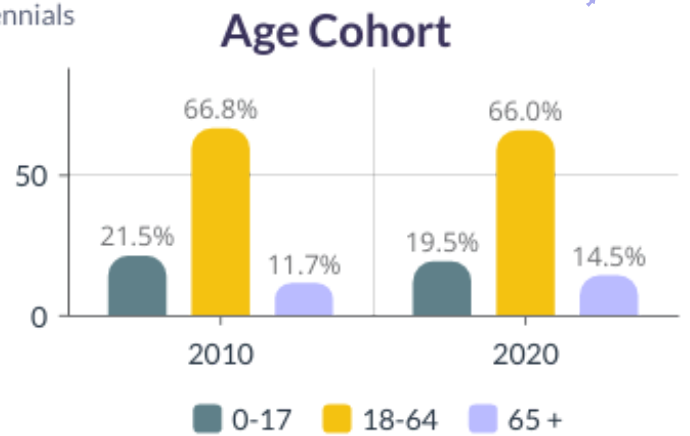

# 2010-2020 Baltimore City, Maryland Demographics and Housing Characteristics

OVER THE PAST DECADE Baltimore City experienced a decrease in population of **35,253** (2010-2020)

**5.7%**  
DECREASE IN POPULATION

## Age and Race

Baltimore City's median age is 35.5 years (2020) compared to 34.4 years (2010)