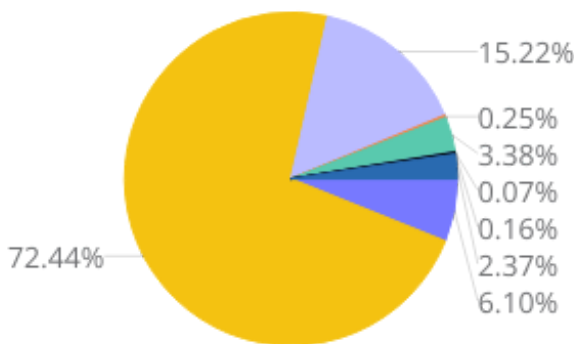

2010-2020 Anne Arundel County, Maryland Demographics and Housing Characteristics

OVER THE PAST DECADE Anne Arundel County added **50,605 residents** (2010-2020)

9.4%

GROWTH IN POPULATION

Age and Race

Anne Arundel County's median age is 38.8 years (2020) compared to 38.4 years (2010)

Age Cohort

2010 Race & Ethnicity

2020 Race & Ethnicity

NH (Non Hispanic) | AIAN (American Indian and Alaska Native) | NHPI (Native Hawaiian and Other Pacific Islander)

Housing Tenure

Maryland
DEPARTMENT OF PLANNING