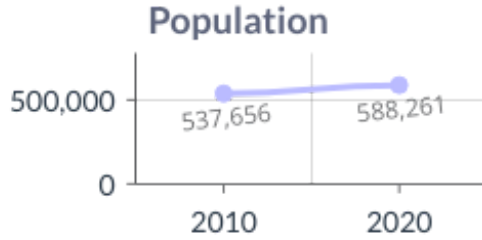

2010-2020 Anne Arundel County, Maryland Demographics and Housing Characteristics

OVER THE PAST DECADE Anne Arundel County added **50,605 residents** (2010-2020)

9.4%

GROWTH IN POPULATION

Age and Race

Anne Arundel County's median age is 38.8 years (2020) compared to 38.4 years (2010)