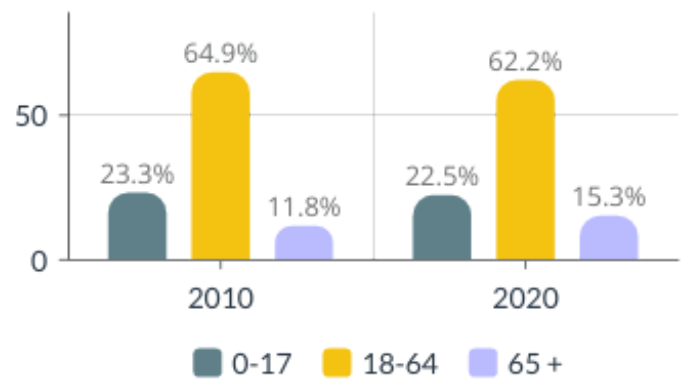

2010-2020 Anne Arundel County, Maryland Demographics and Housing Characteristics

OVER THE PAST DECADE Anne Arundel County added **50,605 residents** (2010-2020)

9.4%

GROWTH IN POPULATION

Age and Race

Anne Arundel County's median age is 38.8 years (2020) compared to 38.4 years (2010)

Age Cohort

2010 Race & Ethnicity

2020 Race & Ethnicity

NH (Non Hispanic) | AIAN (American Indian and Alaska Native) | NHPI (Native Hawaiian and Other Pacific Islander)

Housing Tenure

Maryland
DEPARTMENT OF PLANNING

Source: U.S. Census Bureau, Census 2010/2020

Prepared by Maryland Department of Planning, | Projection & State Data Center
301 W. Preston Street, Suite 1101, Baltimore, MD 21201

CONTACT US

Projection and State Data Center
410.767.4500
www.planning.maryland.gov/msdc