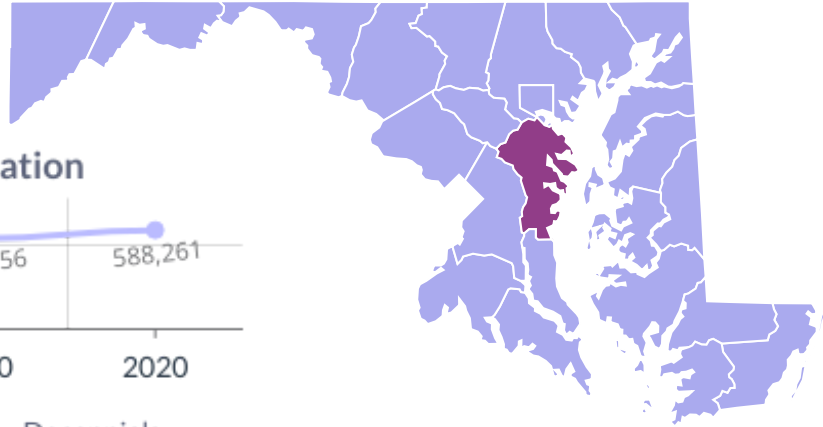

2010-2020 Anne Arundel County, Maryland Demographics and Housing Characteristics

OVER THE PAST DECADE Anne Arundel County added **50,605 residents** (2010-2020)

9.4%

GROWTH IN POPULATION

Age and Race

Anne Arundel County's median age is 38.8 years (2020) compared to 38.4 years (2010)