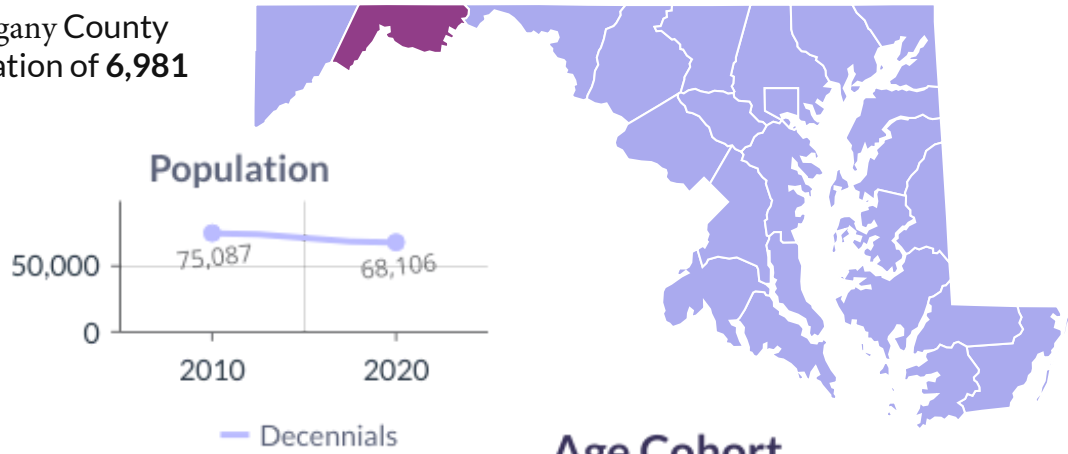

# 2010-2020 Allegany County, Maryland Demographics and Housing Characteristics

OVER THE PAST DECADE Allegany County experienced a decrease in population of **6,981** (2010-2020)

**9.3%**  
DECREASE IN  
POPULATION

## Age and Race

Allegany County's median age is 43.8 years (2020) compared to 40.9 years (2010)