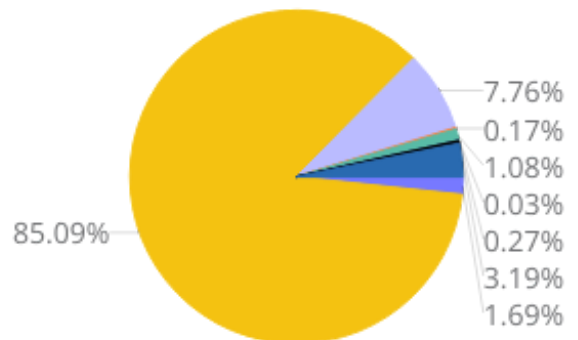

2020 Race & Ethnicity