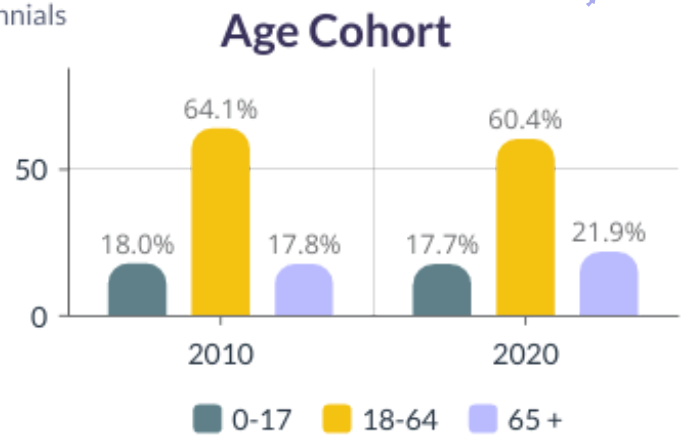

# 2010-2020 Allegany County, Maryland Demographics and Housing Characteristics

OVER THE PAST DECADE Allegany County experienced a decrease in population of **6,981** (2010-2020)

**9.3%**  
DECREASE IN  
POPULATION

## Age and Race

Allegany County's median age is 43.8 years (2020) compared to 40.9 years (2010)