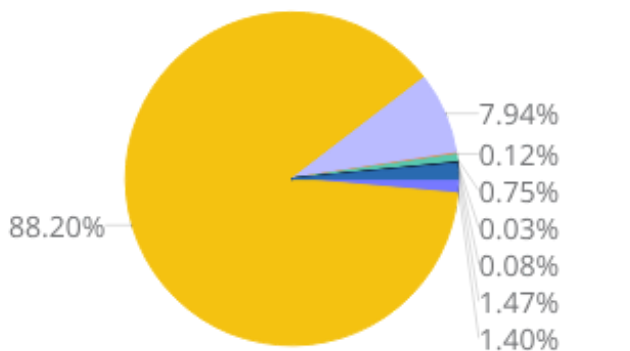

2010 Race & Ethnicity