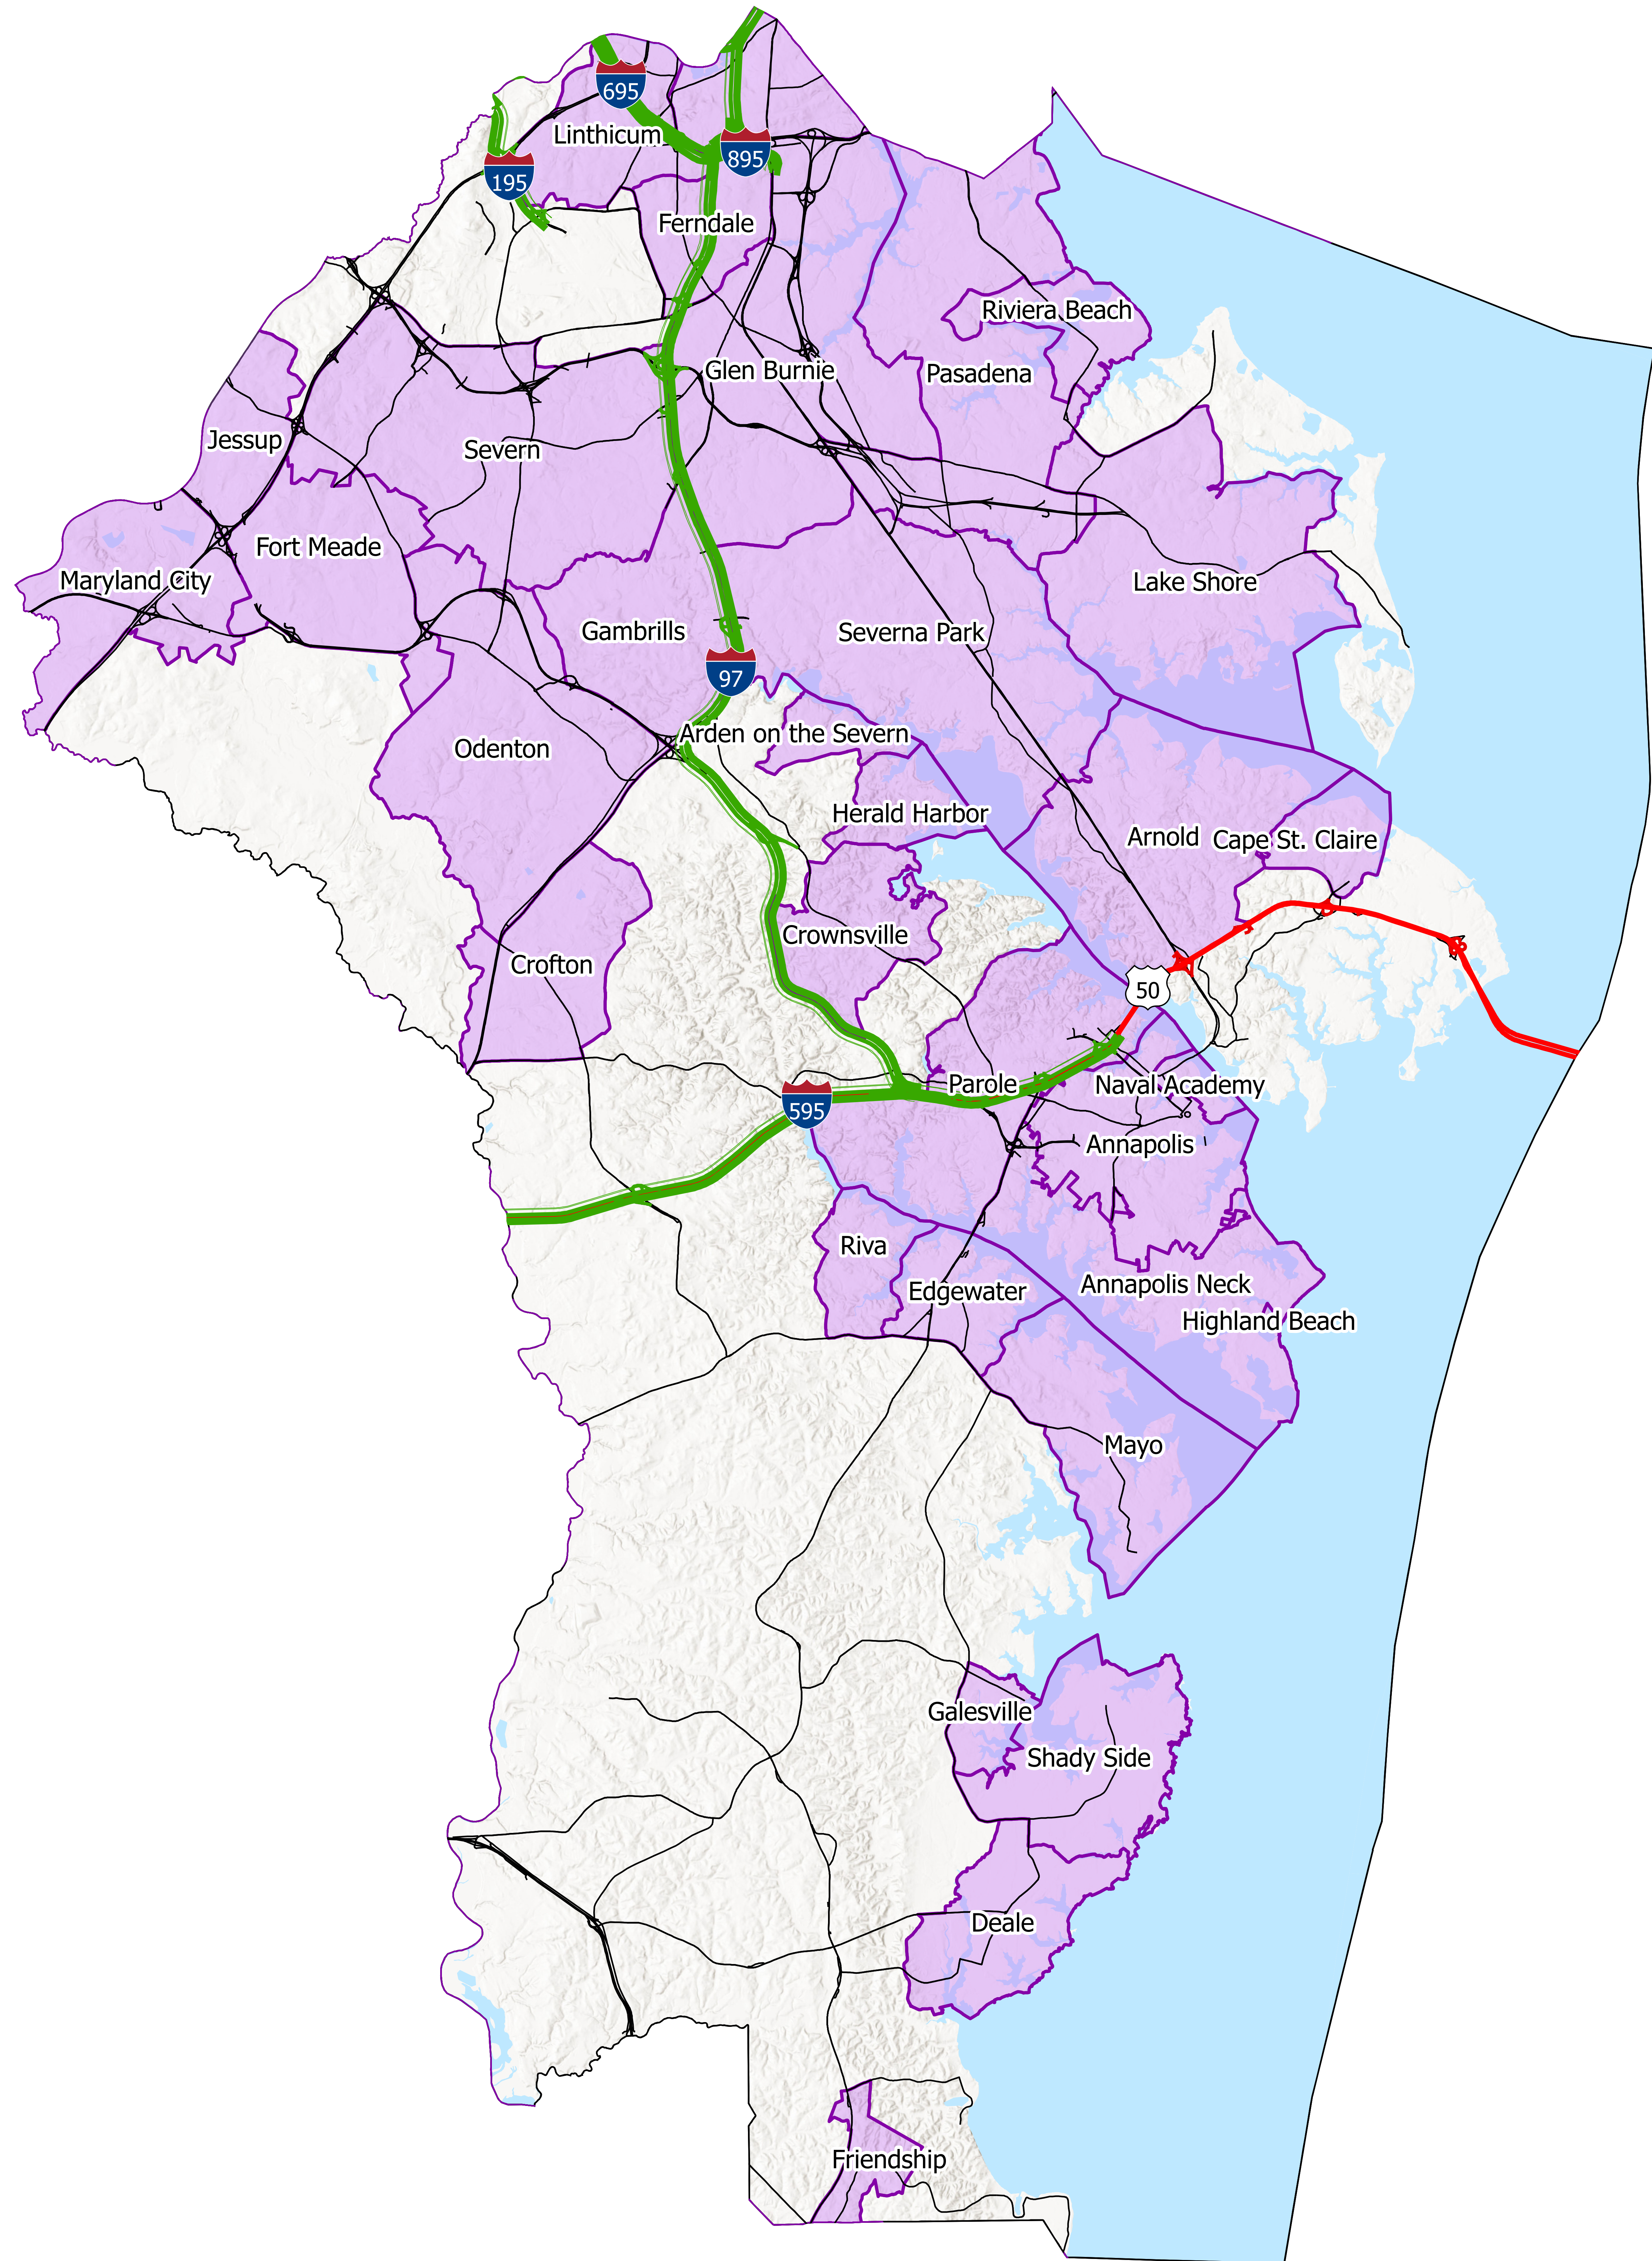

Anne Arundel County, Maryland 2020 Census Places

ESRI, NASA, NOAA, USGS, FEMA