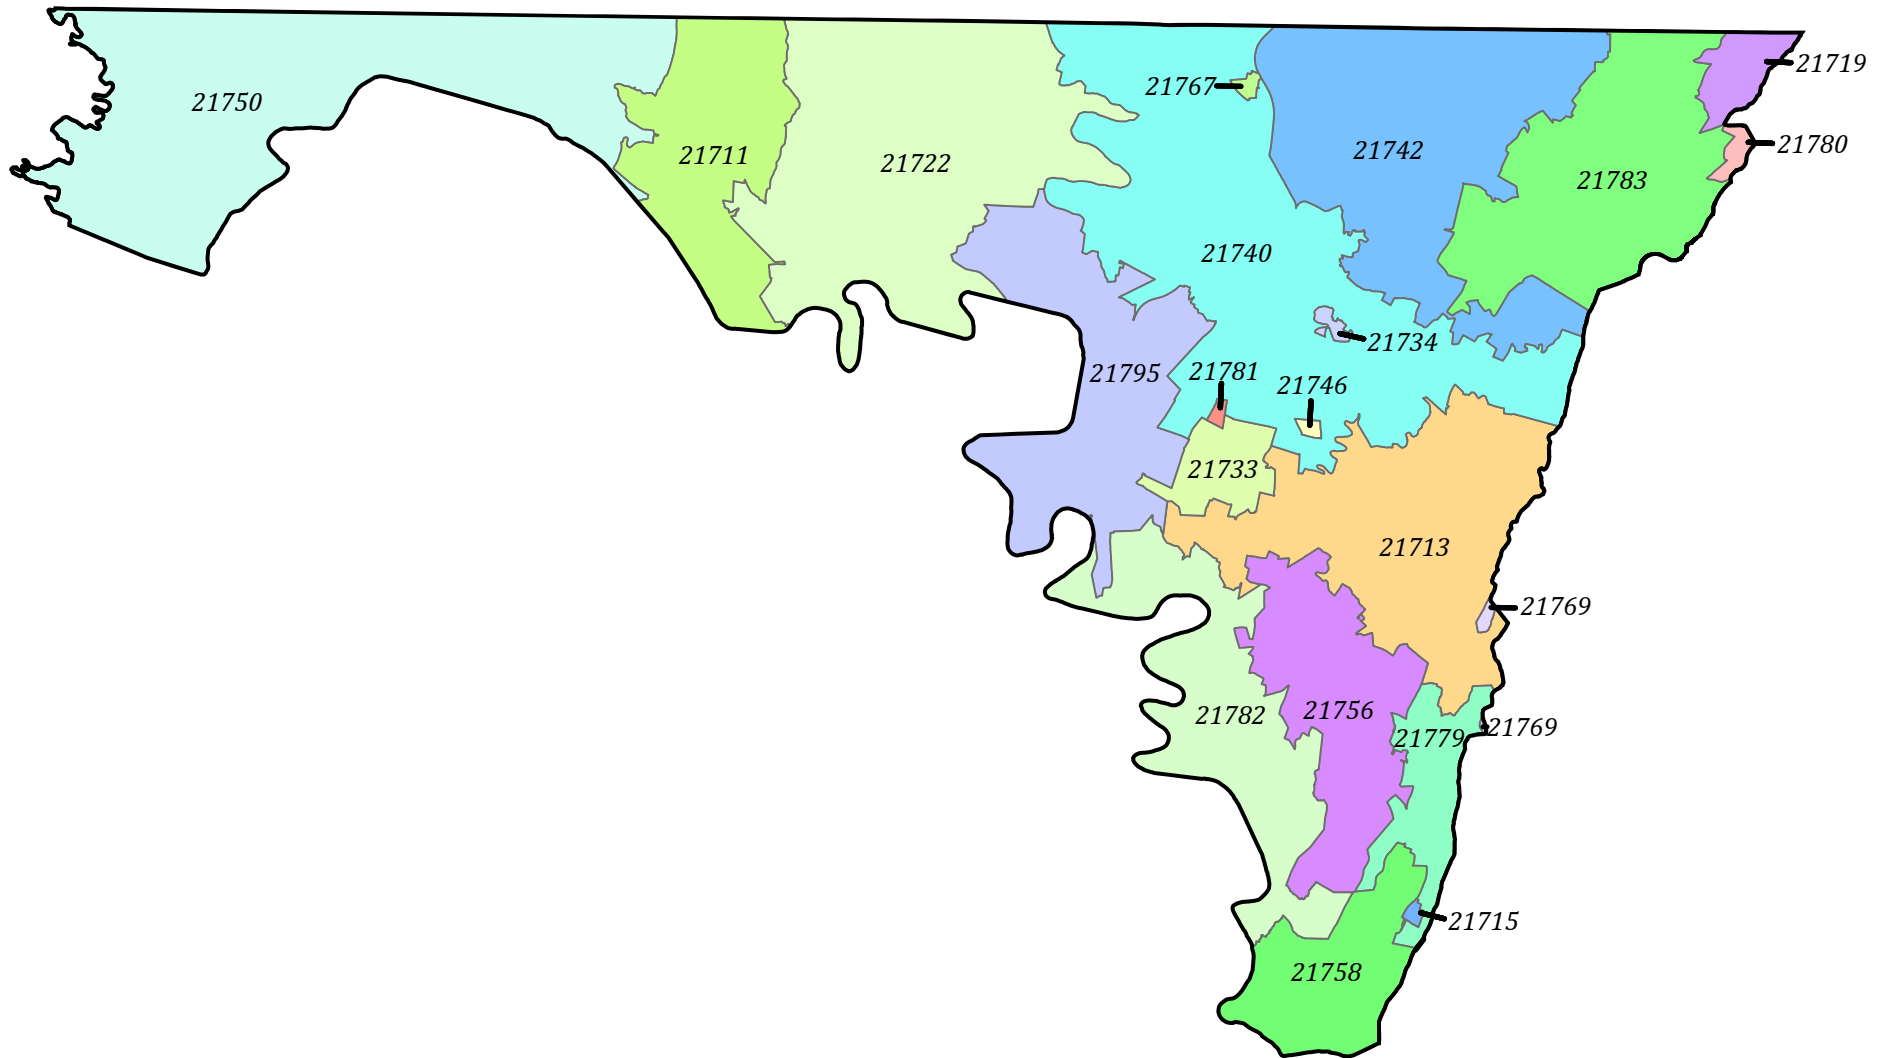

Washington County Zip Code Tabulation Areas 2020

Source: Maryland Department of Planning
Projections and State Data Center
Source: 2020 Census TIGER/Line Files