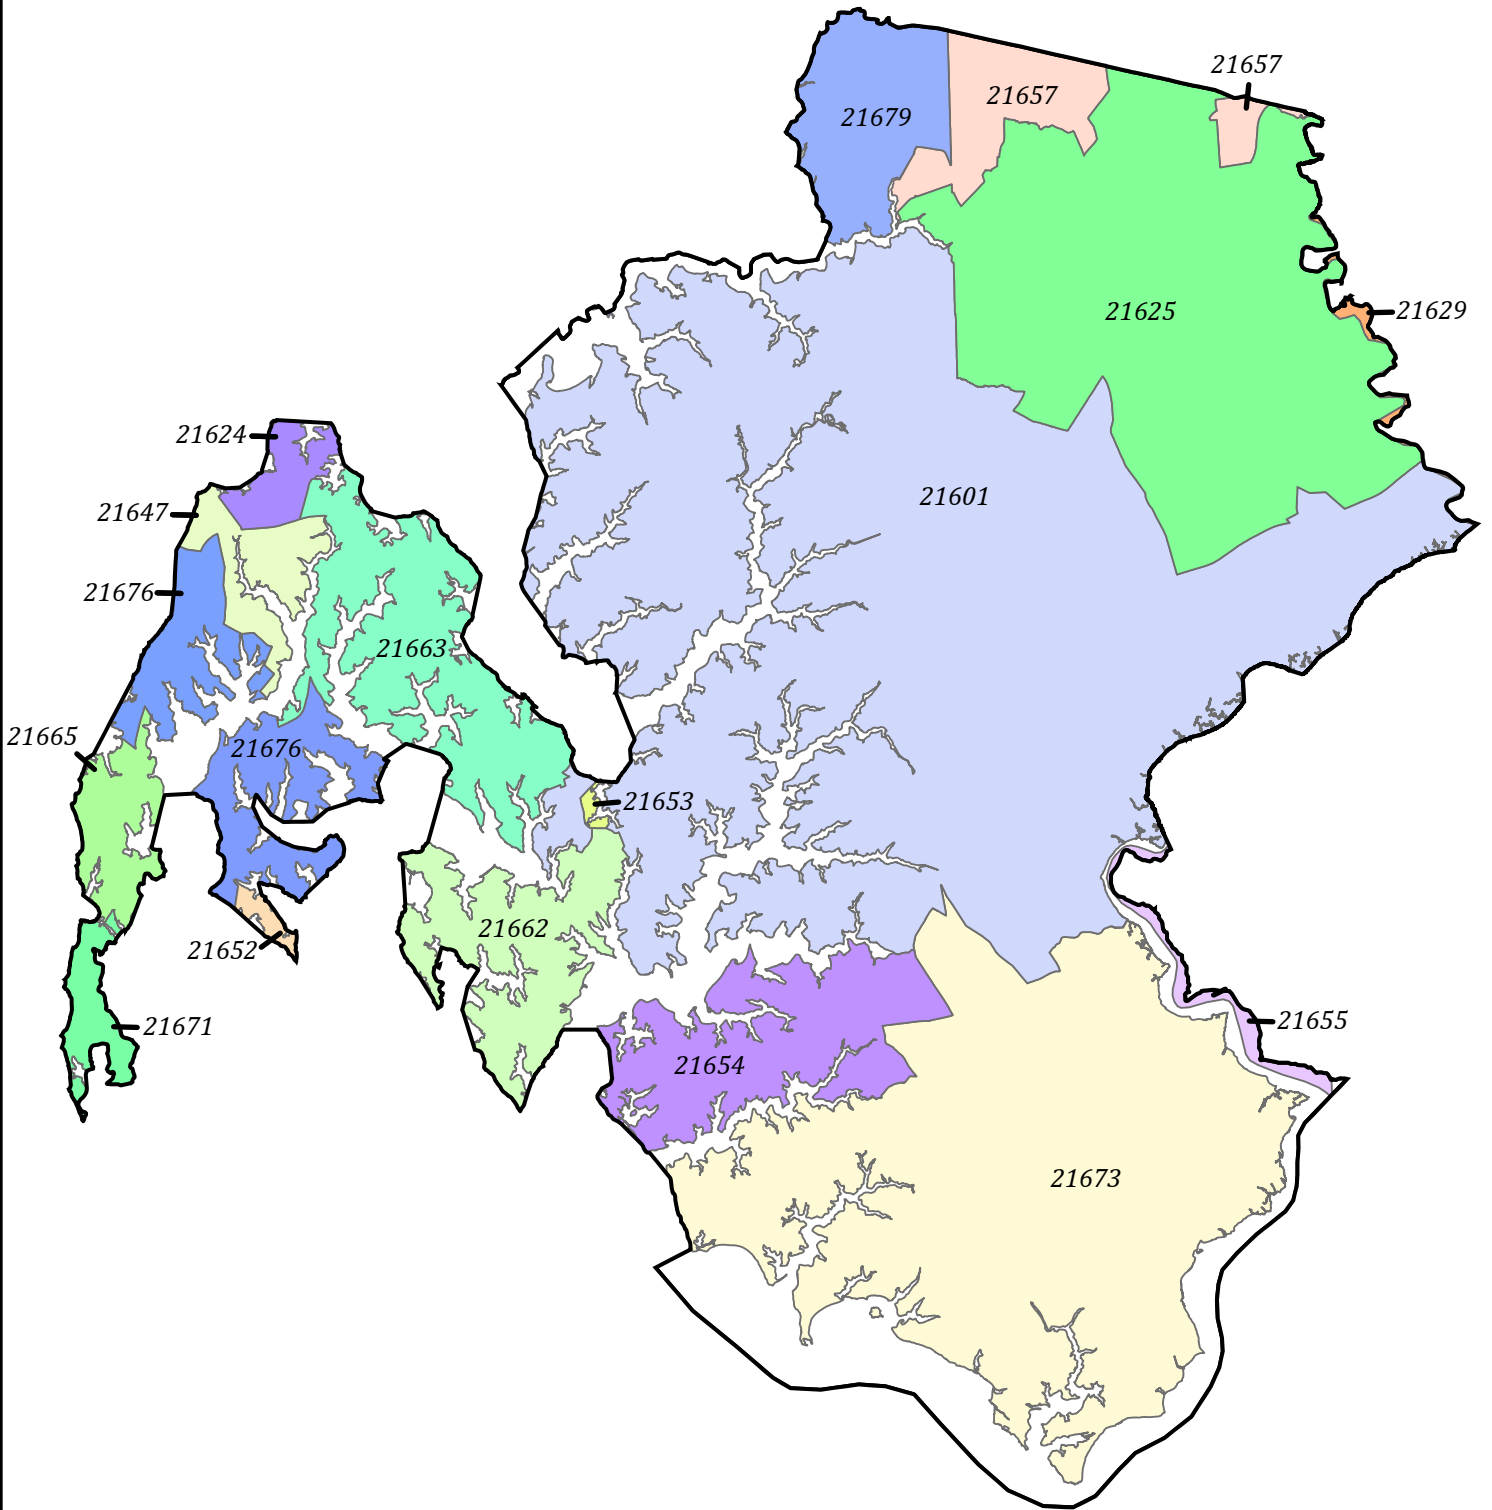

# Talbot County Zip Code Tabulation Areas 2020

Source: Maryland Department of Planning  
Projections and State Data Center  
Source: 2020 Census TIGER/Line Files

0 1.5 3 6 9 12 Miles