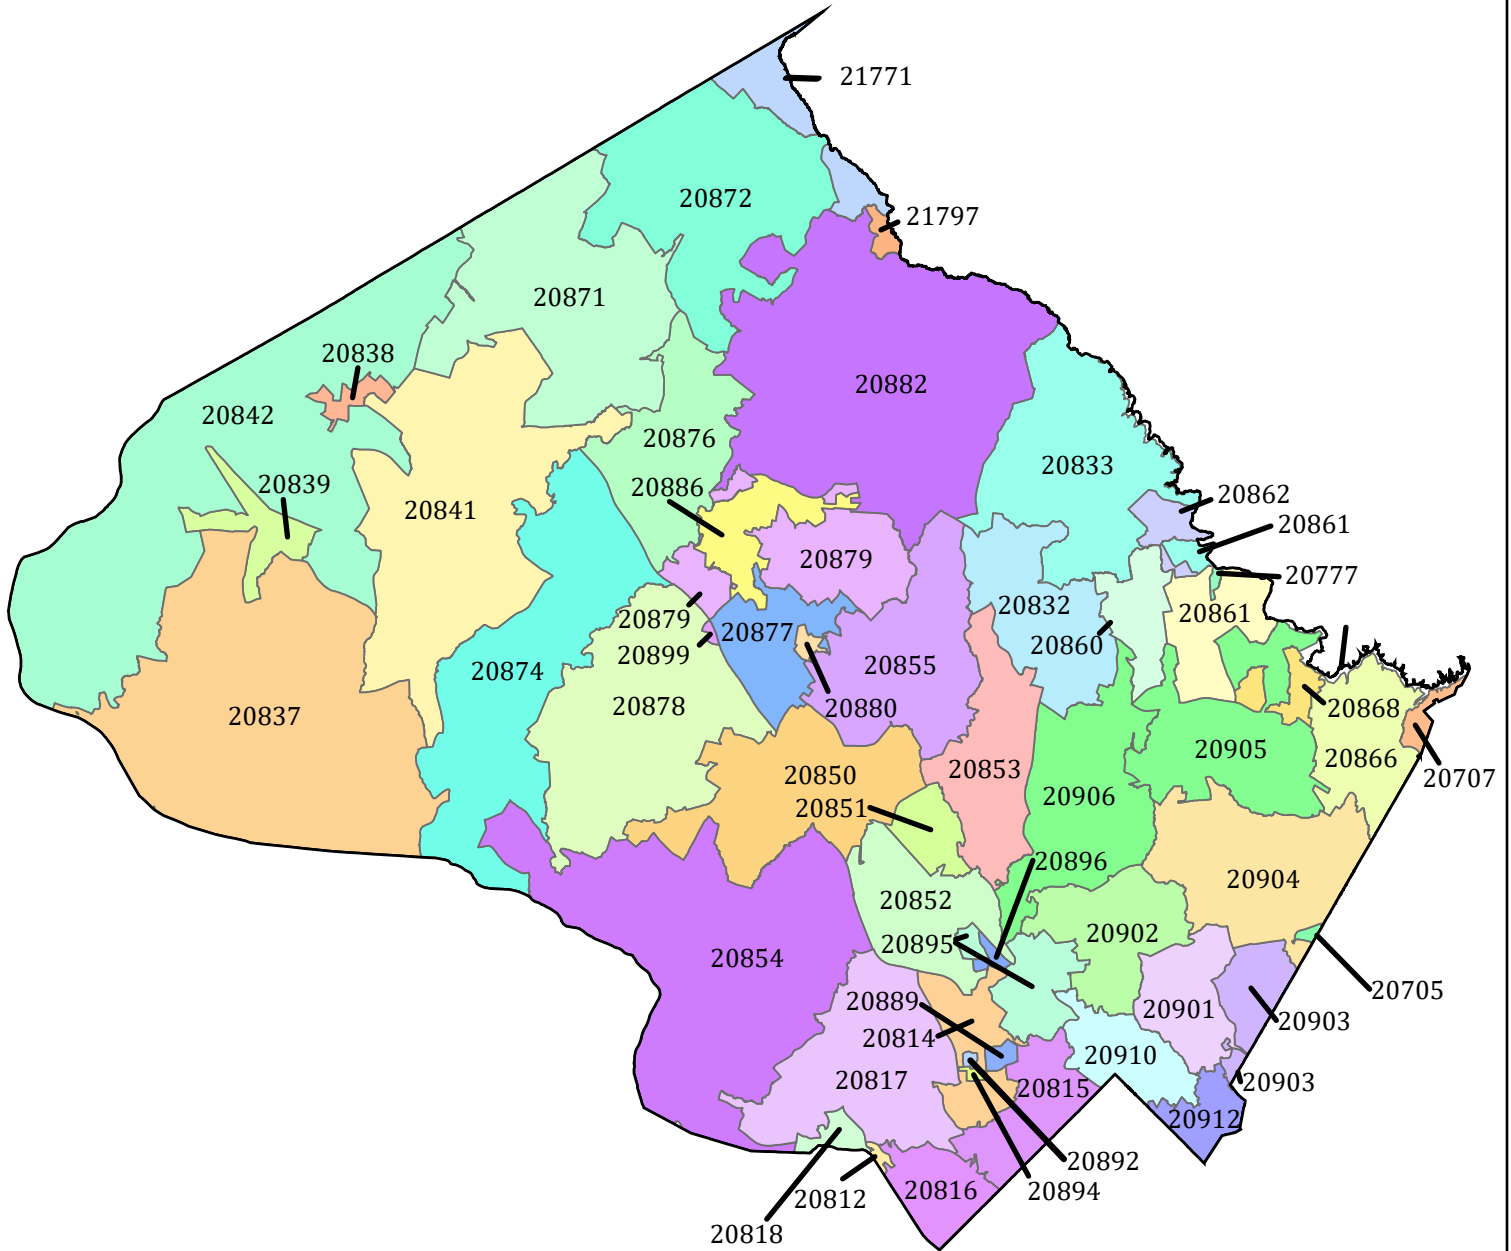

Montgomery County Zip Code Tabulation Areas 2020

Source: Maryland Department of Planning
Projections and State Data Center
Source: 2020 Census TIGER/Line Files