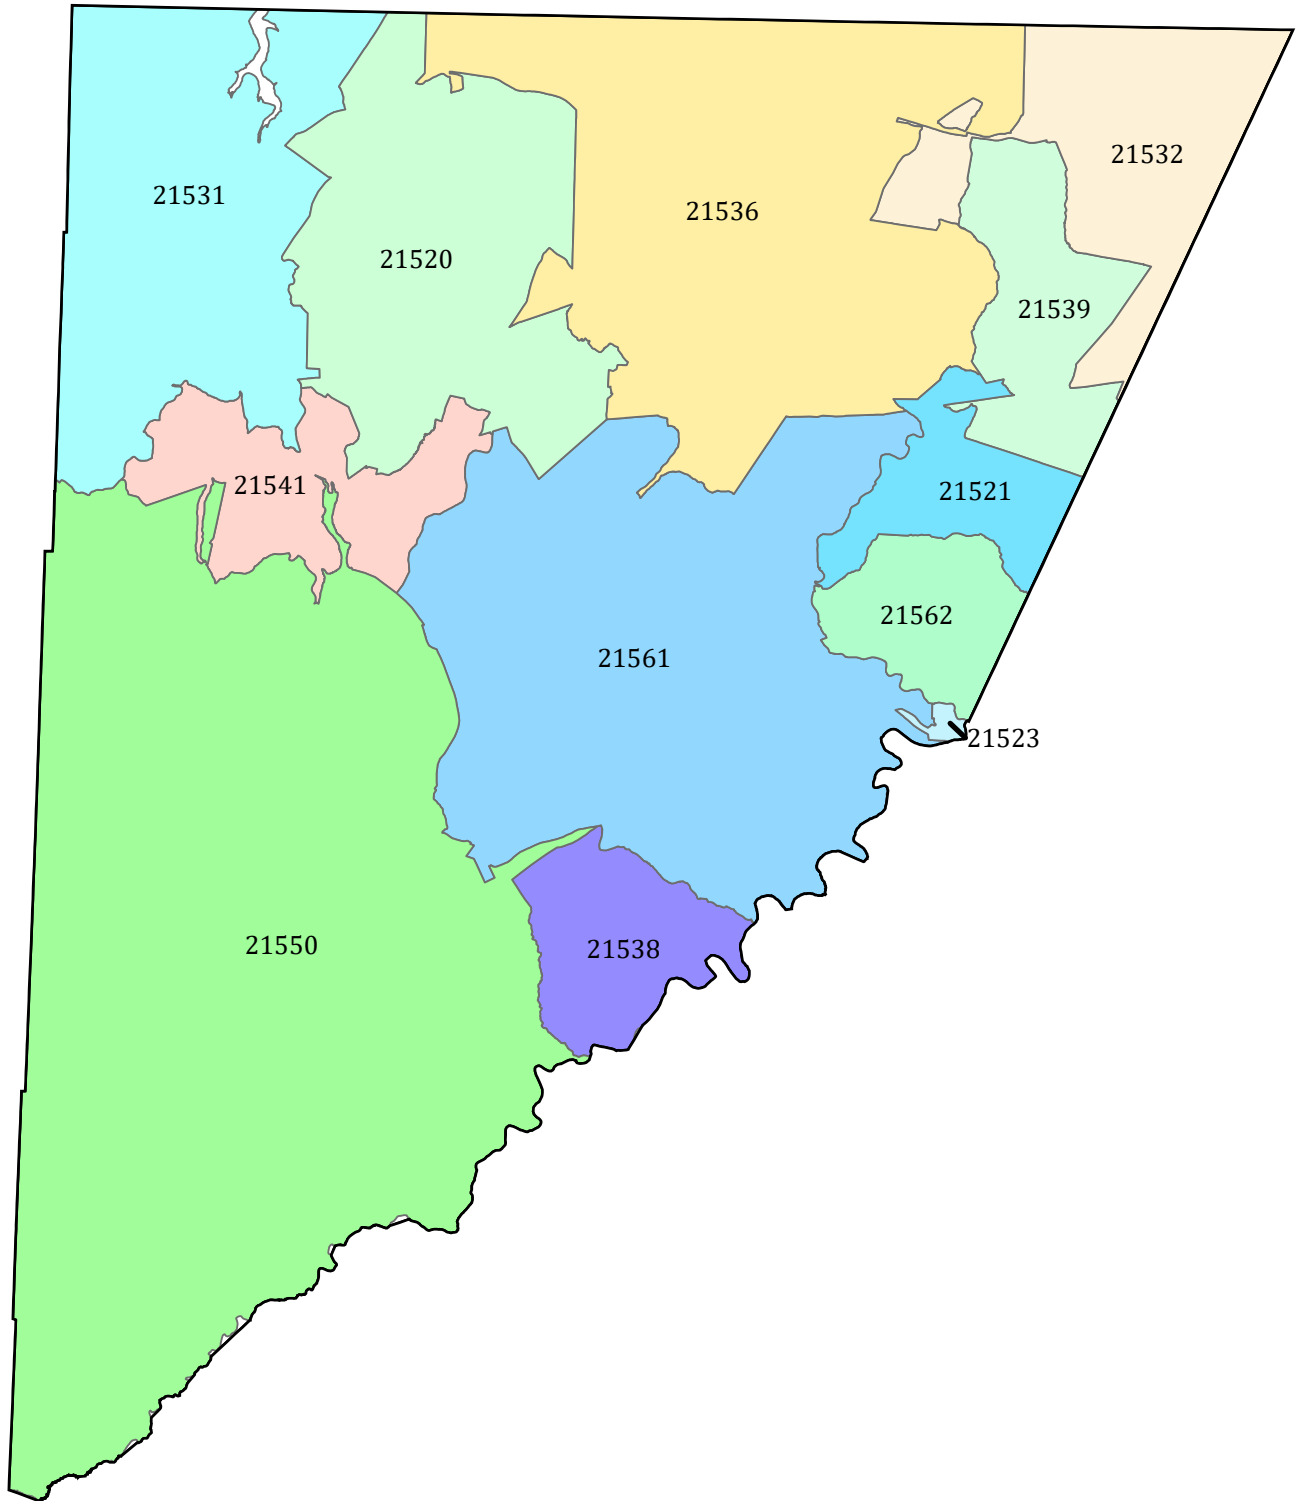

Garrett County Zip Code Tabulation Areas 2020

Source: Maryland Department of Planning
Projections and State Data Center
Source: 2020 Census TIGER/Line Files