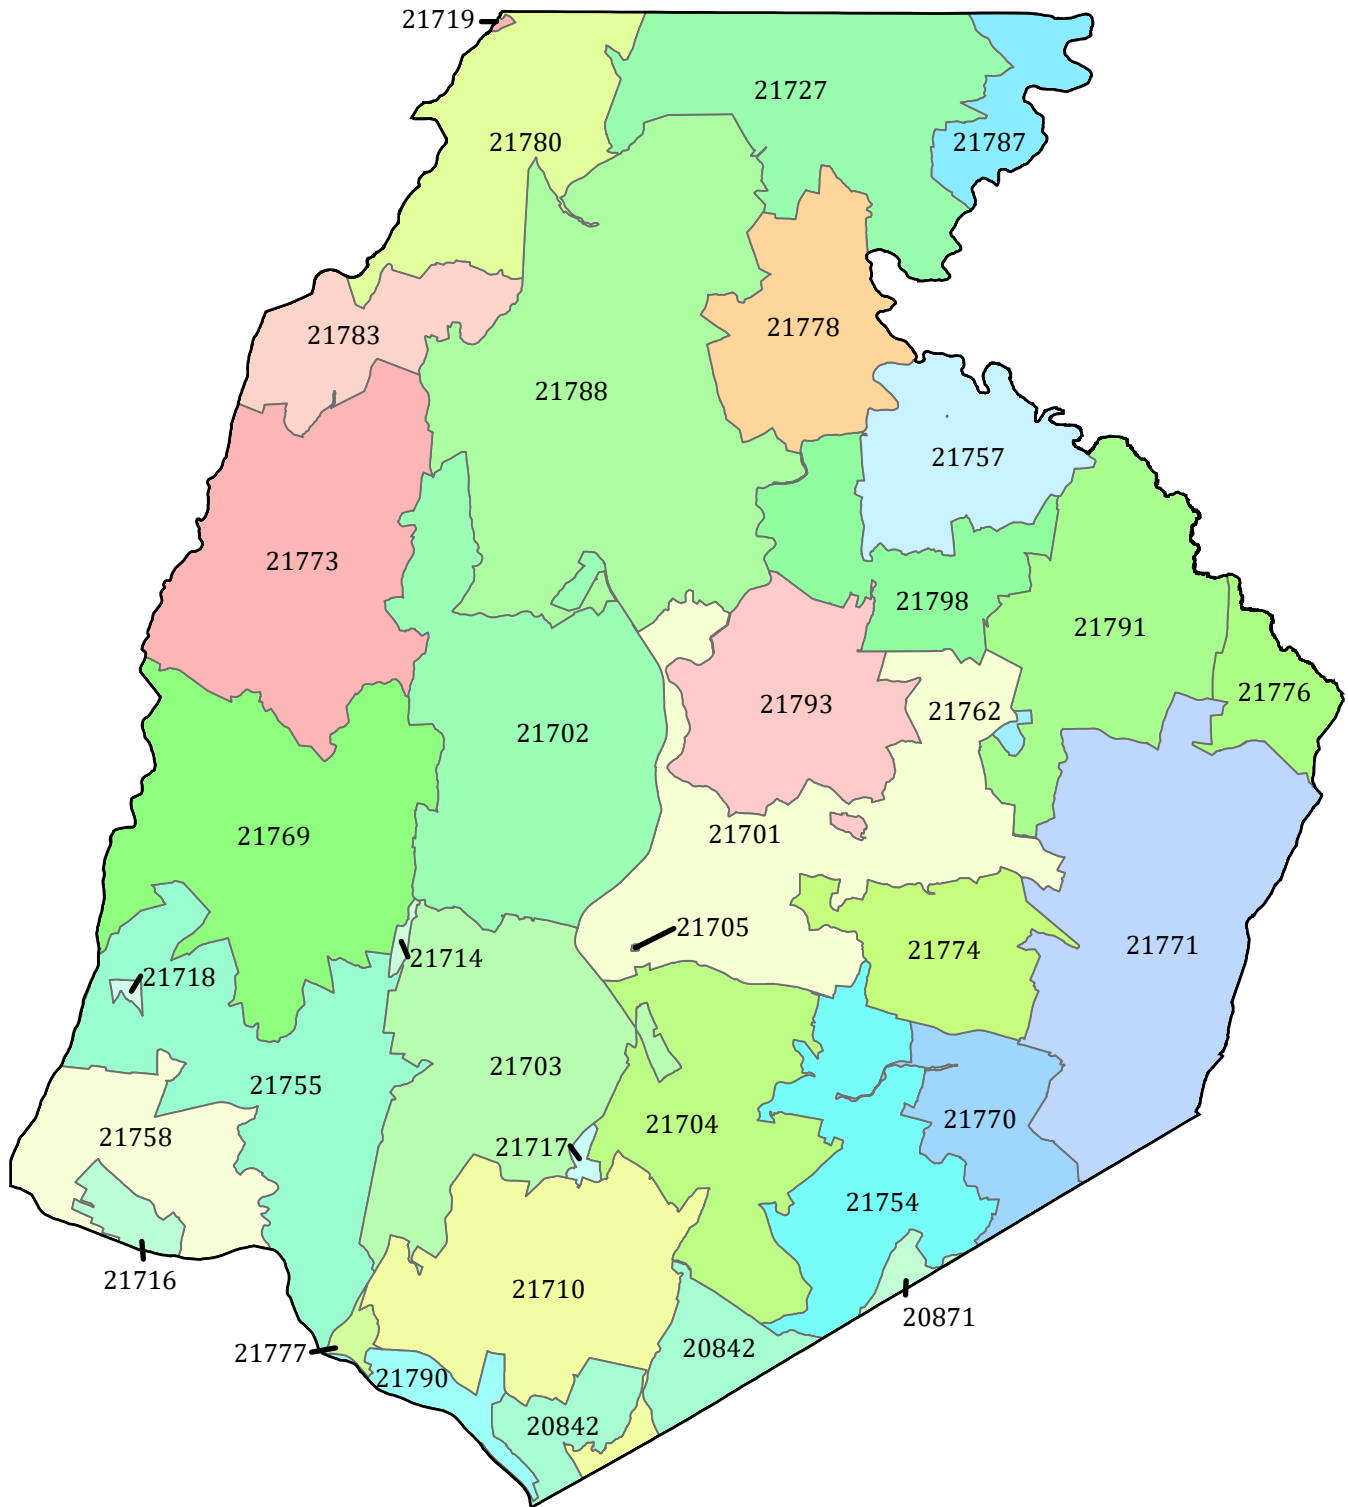

# Frederick County Zip Code Tabulation Areas 2020

Source: Maryland Department of Planning  
Projections and State Data Center  
Source: 2020 Census TIGER/Line Files