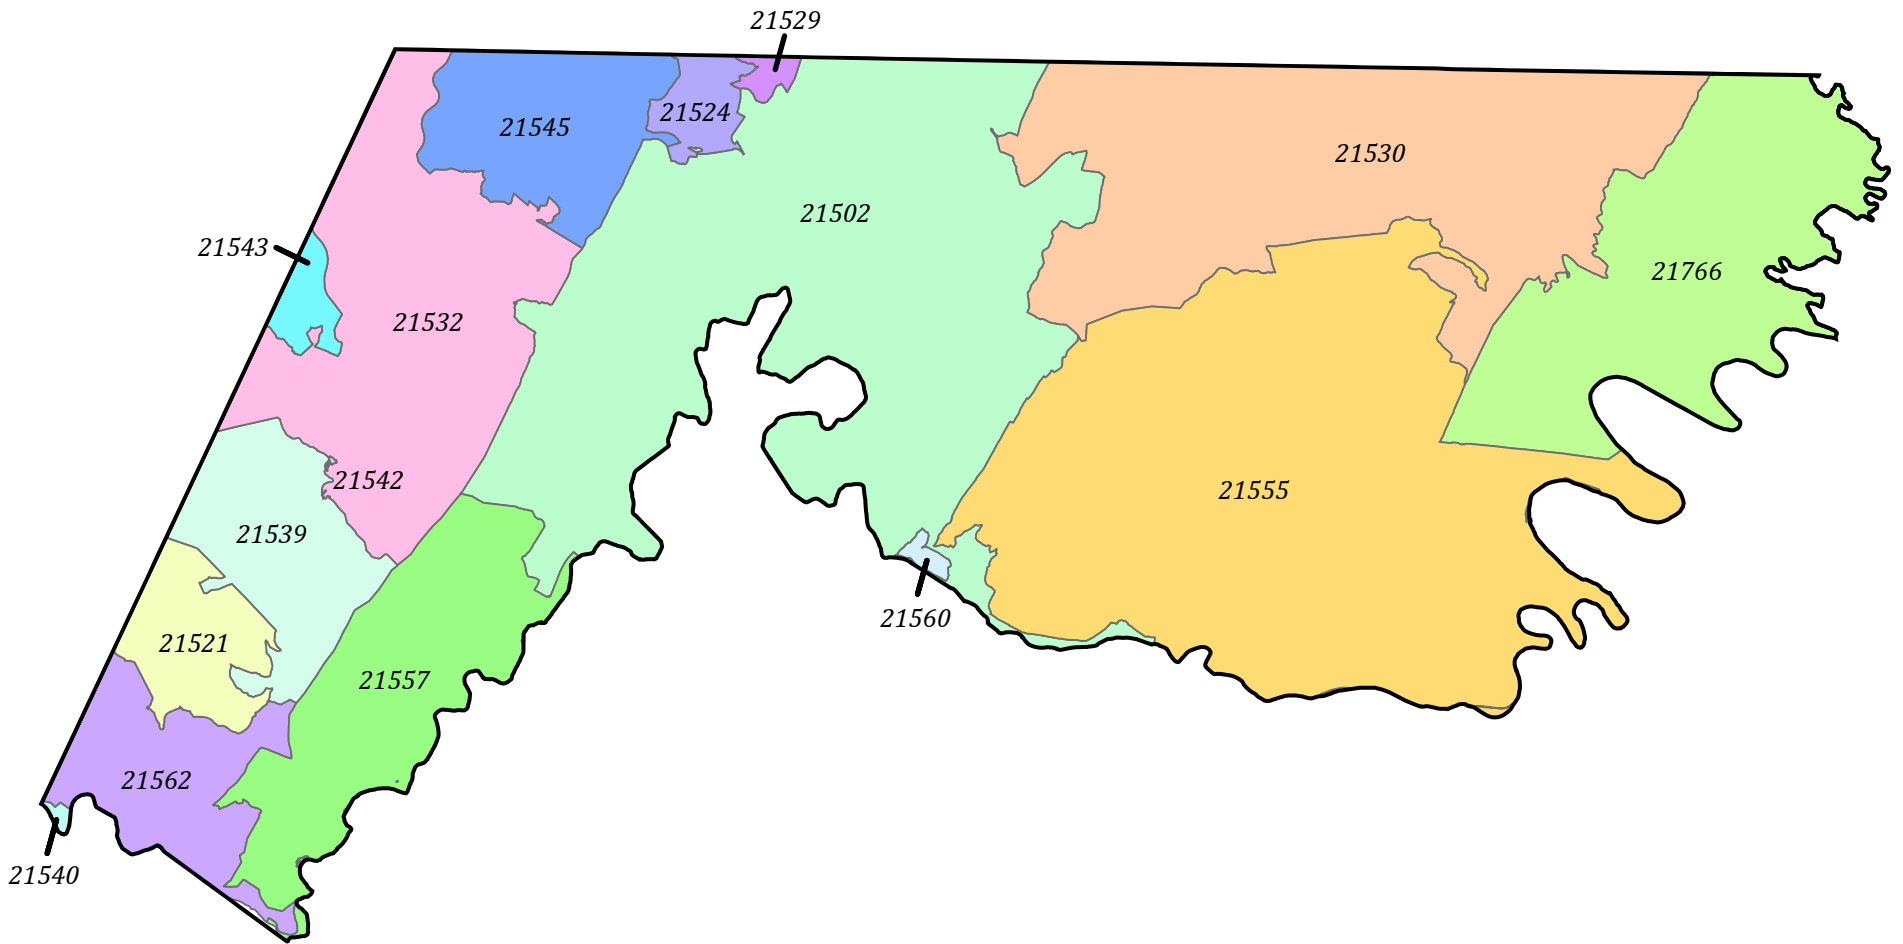

Allegany County Zip Code Tabulation Areas 2020

Source: Maryland Department of Planning
Projections and State Data Center
Source: 2020 Census TIGER/Line Files