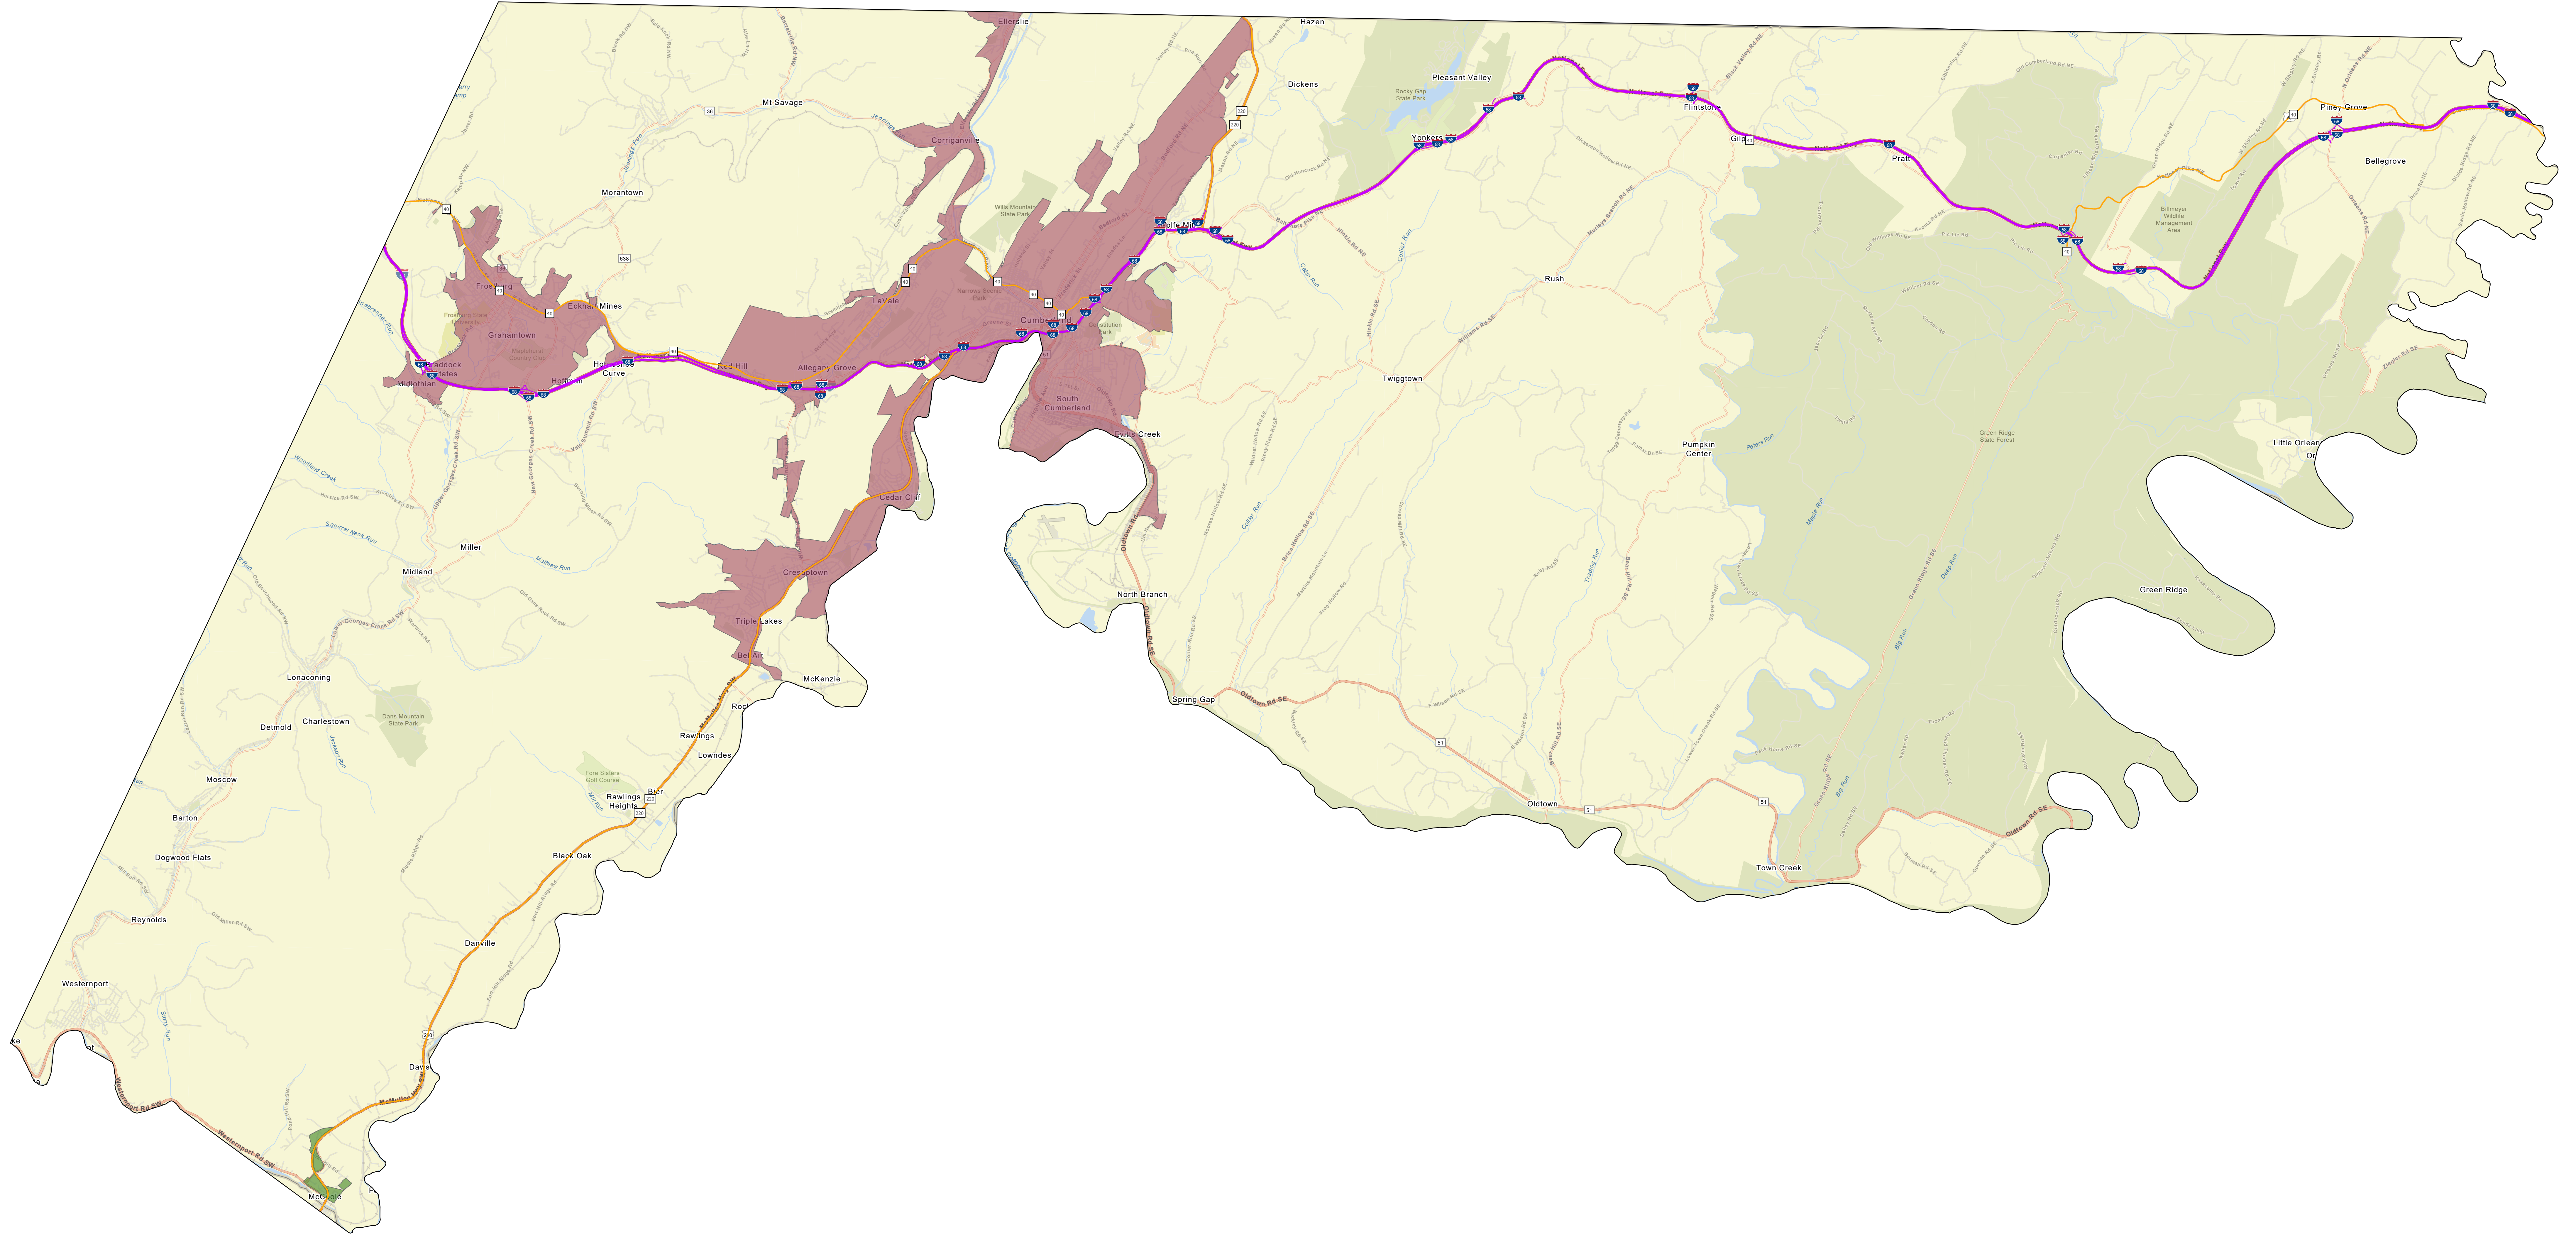

Allegheny County Urban Areas 2020

2020 Urban Areas

- Cumberland, MD--WV--PA
- Keyser, WV--MD

US Routes Interstates

- US Route
- Interstate Routes
- Interstate Ramp

Source: Maryland Department of Planning
Projections and State Data Center
Source: 2020 Census TIGER/Line Files