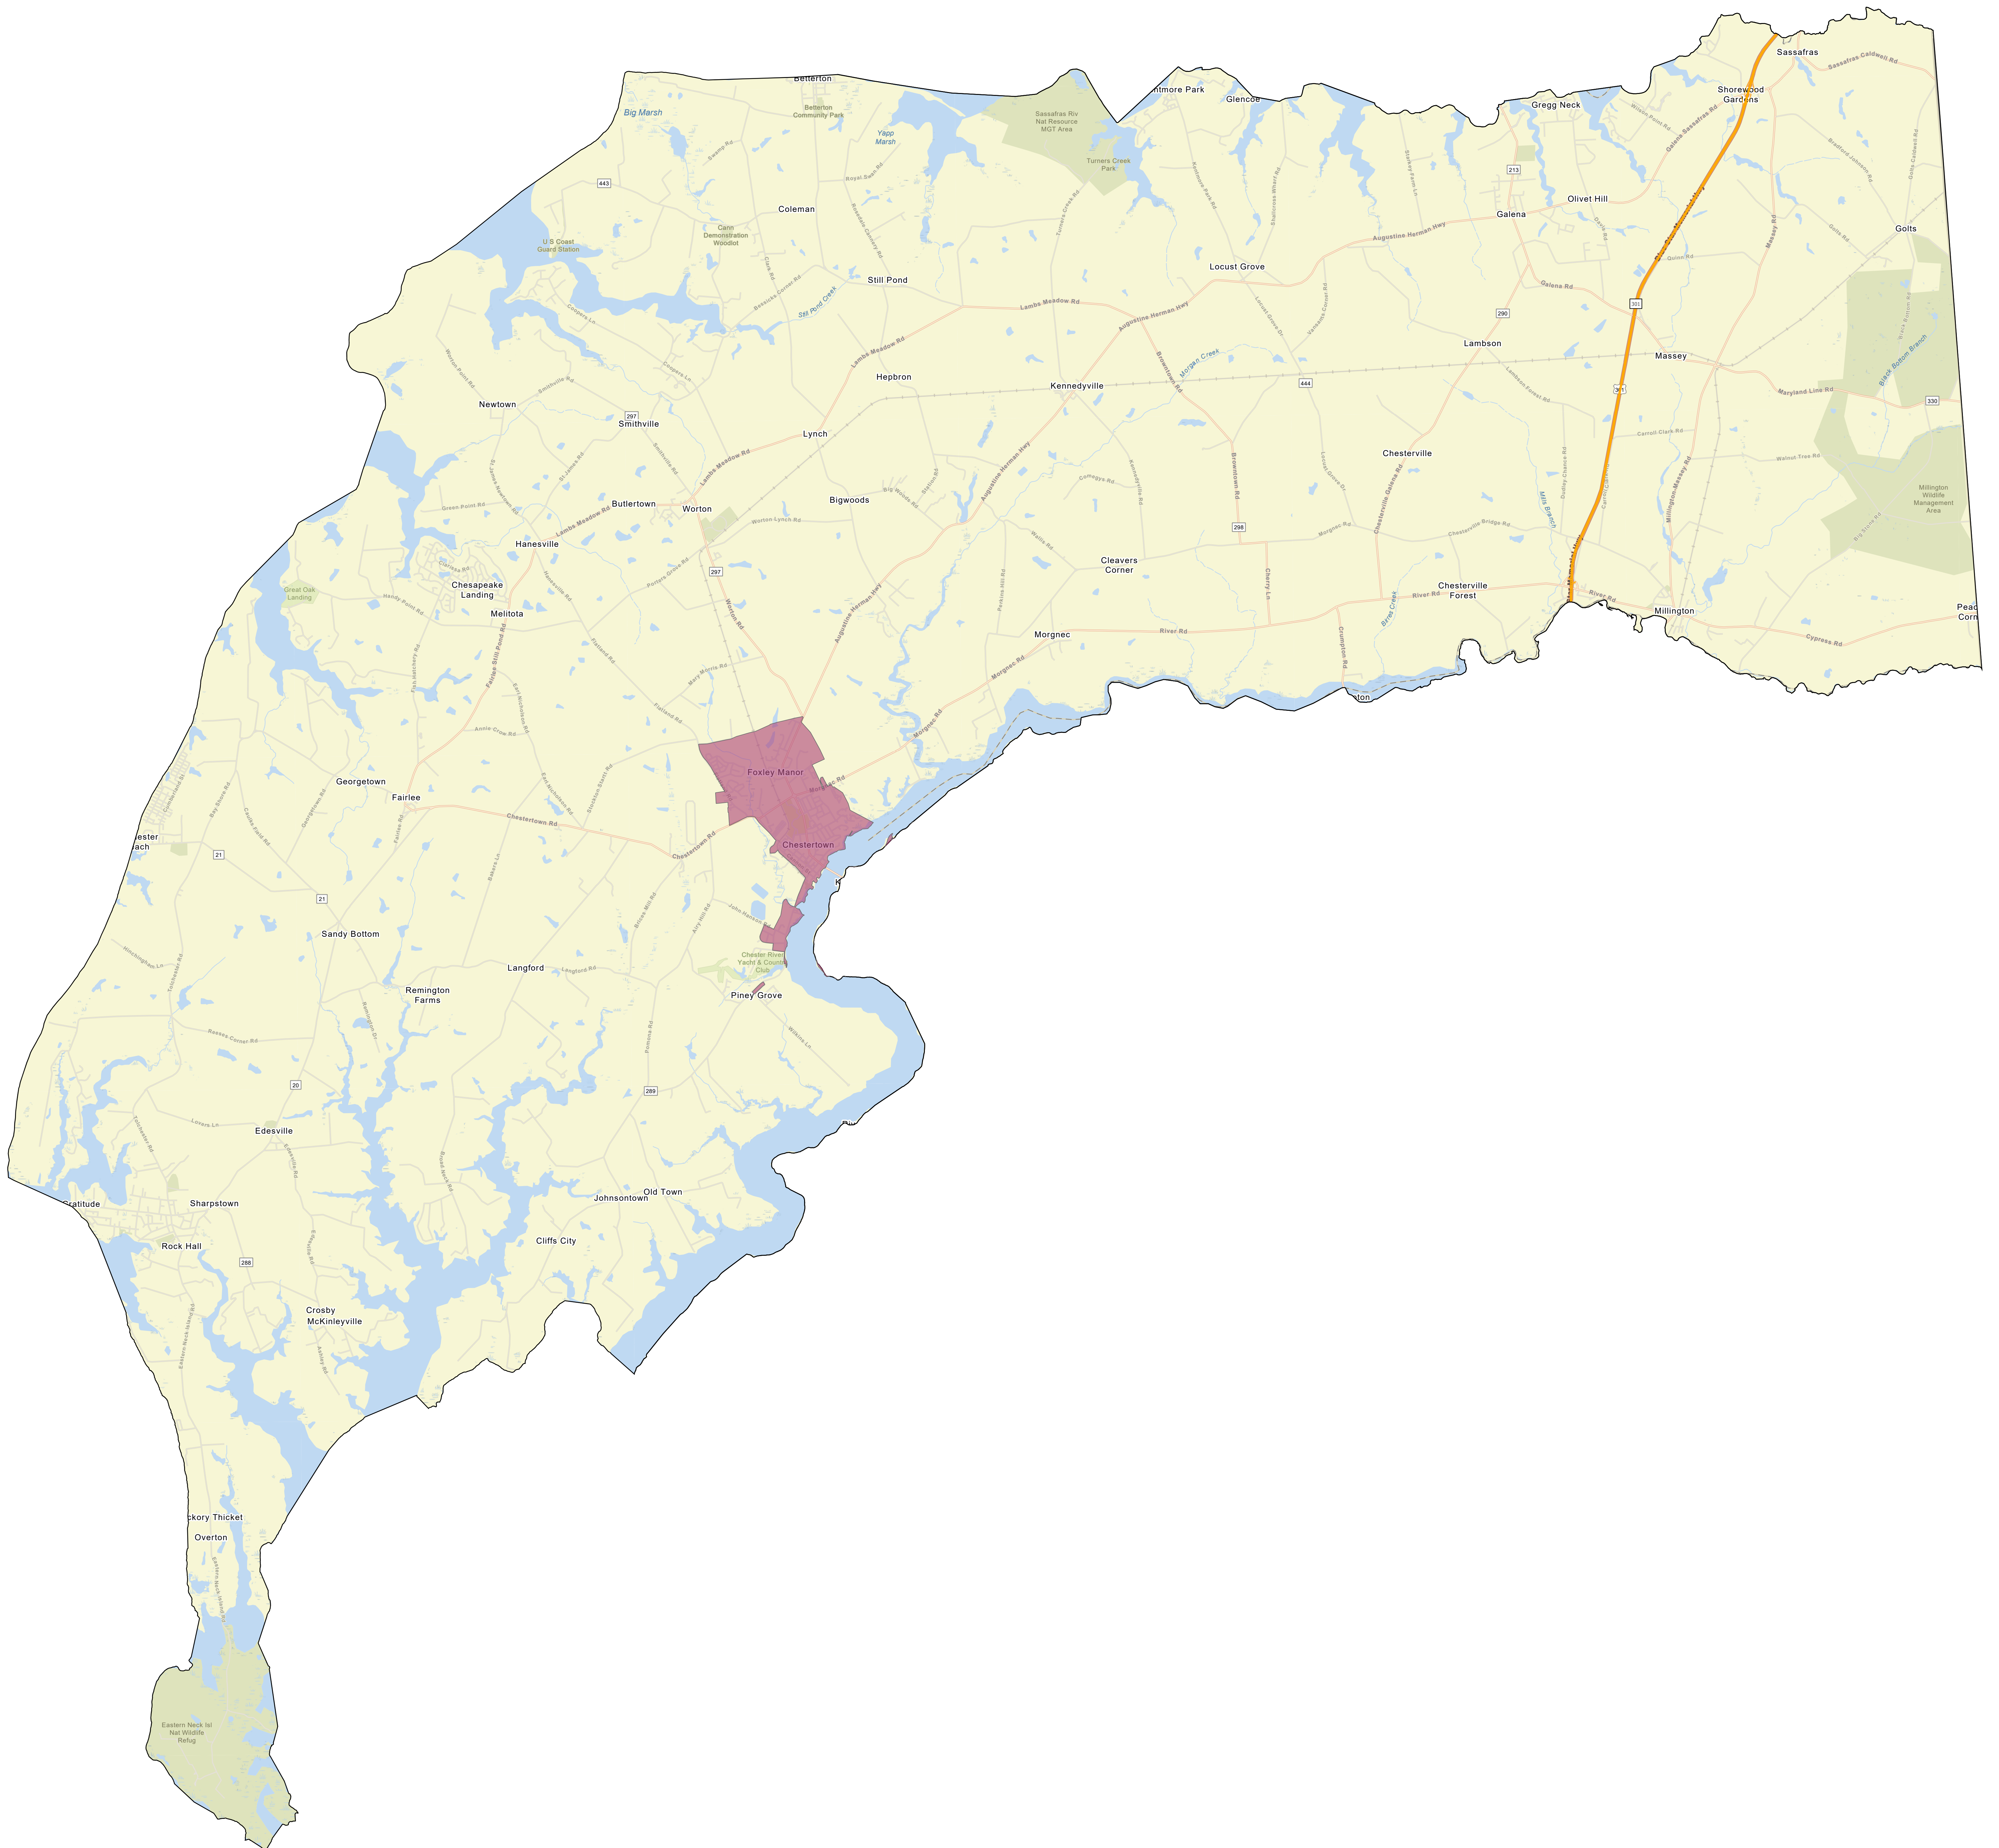

# Kent County Urban Areas 2020

VGIN, Esri, HERE, Garmin

Data Source: 2020 Census TIGER/Line Files  
Prepared by the Maryland Department of Planning  
May 2023

## 2020 Census Urban Areas

Chestertown  
MD

## US Routes

US Route  
US Route  
Ramp