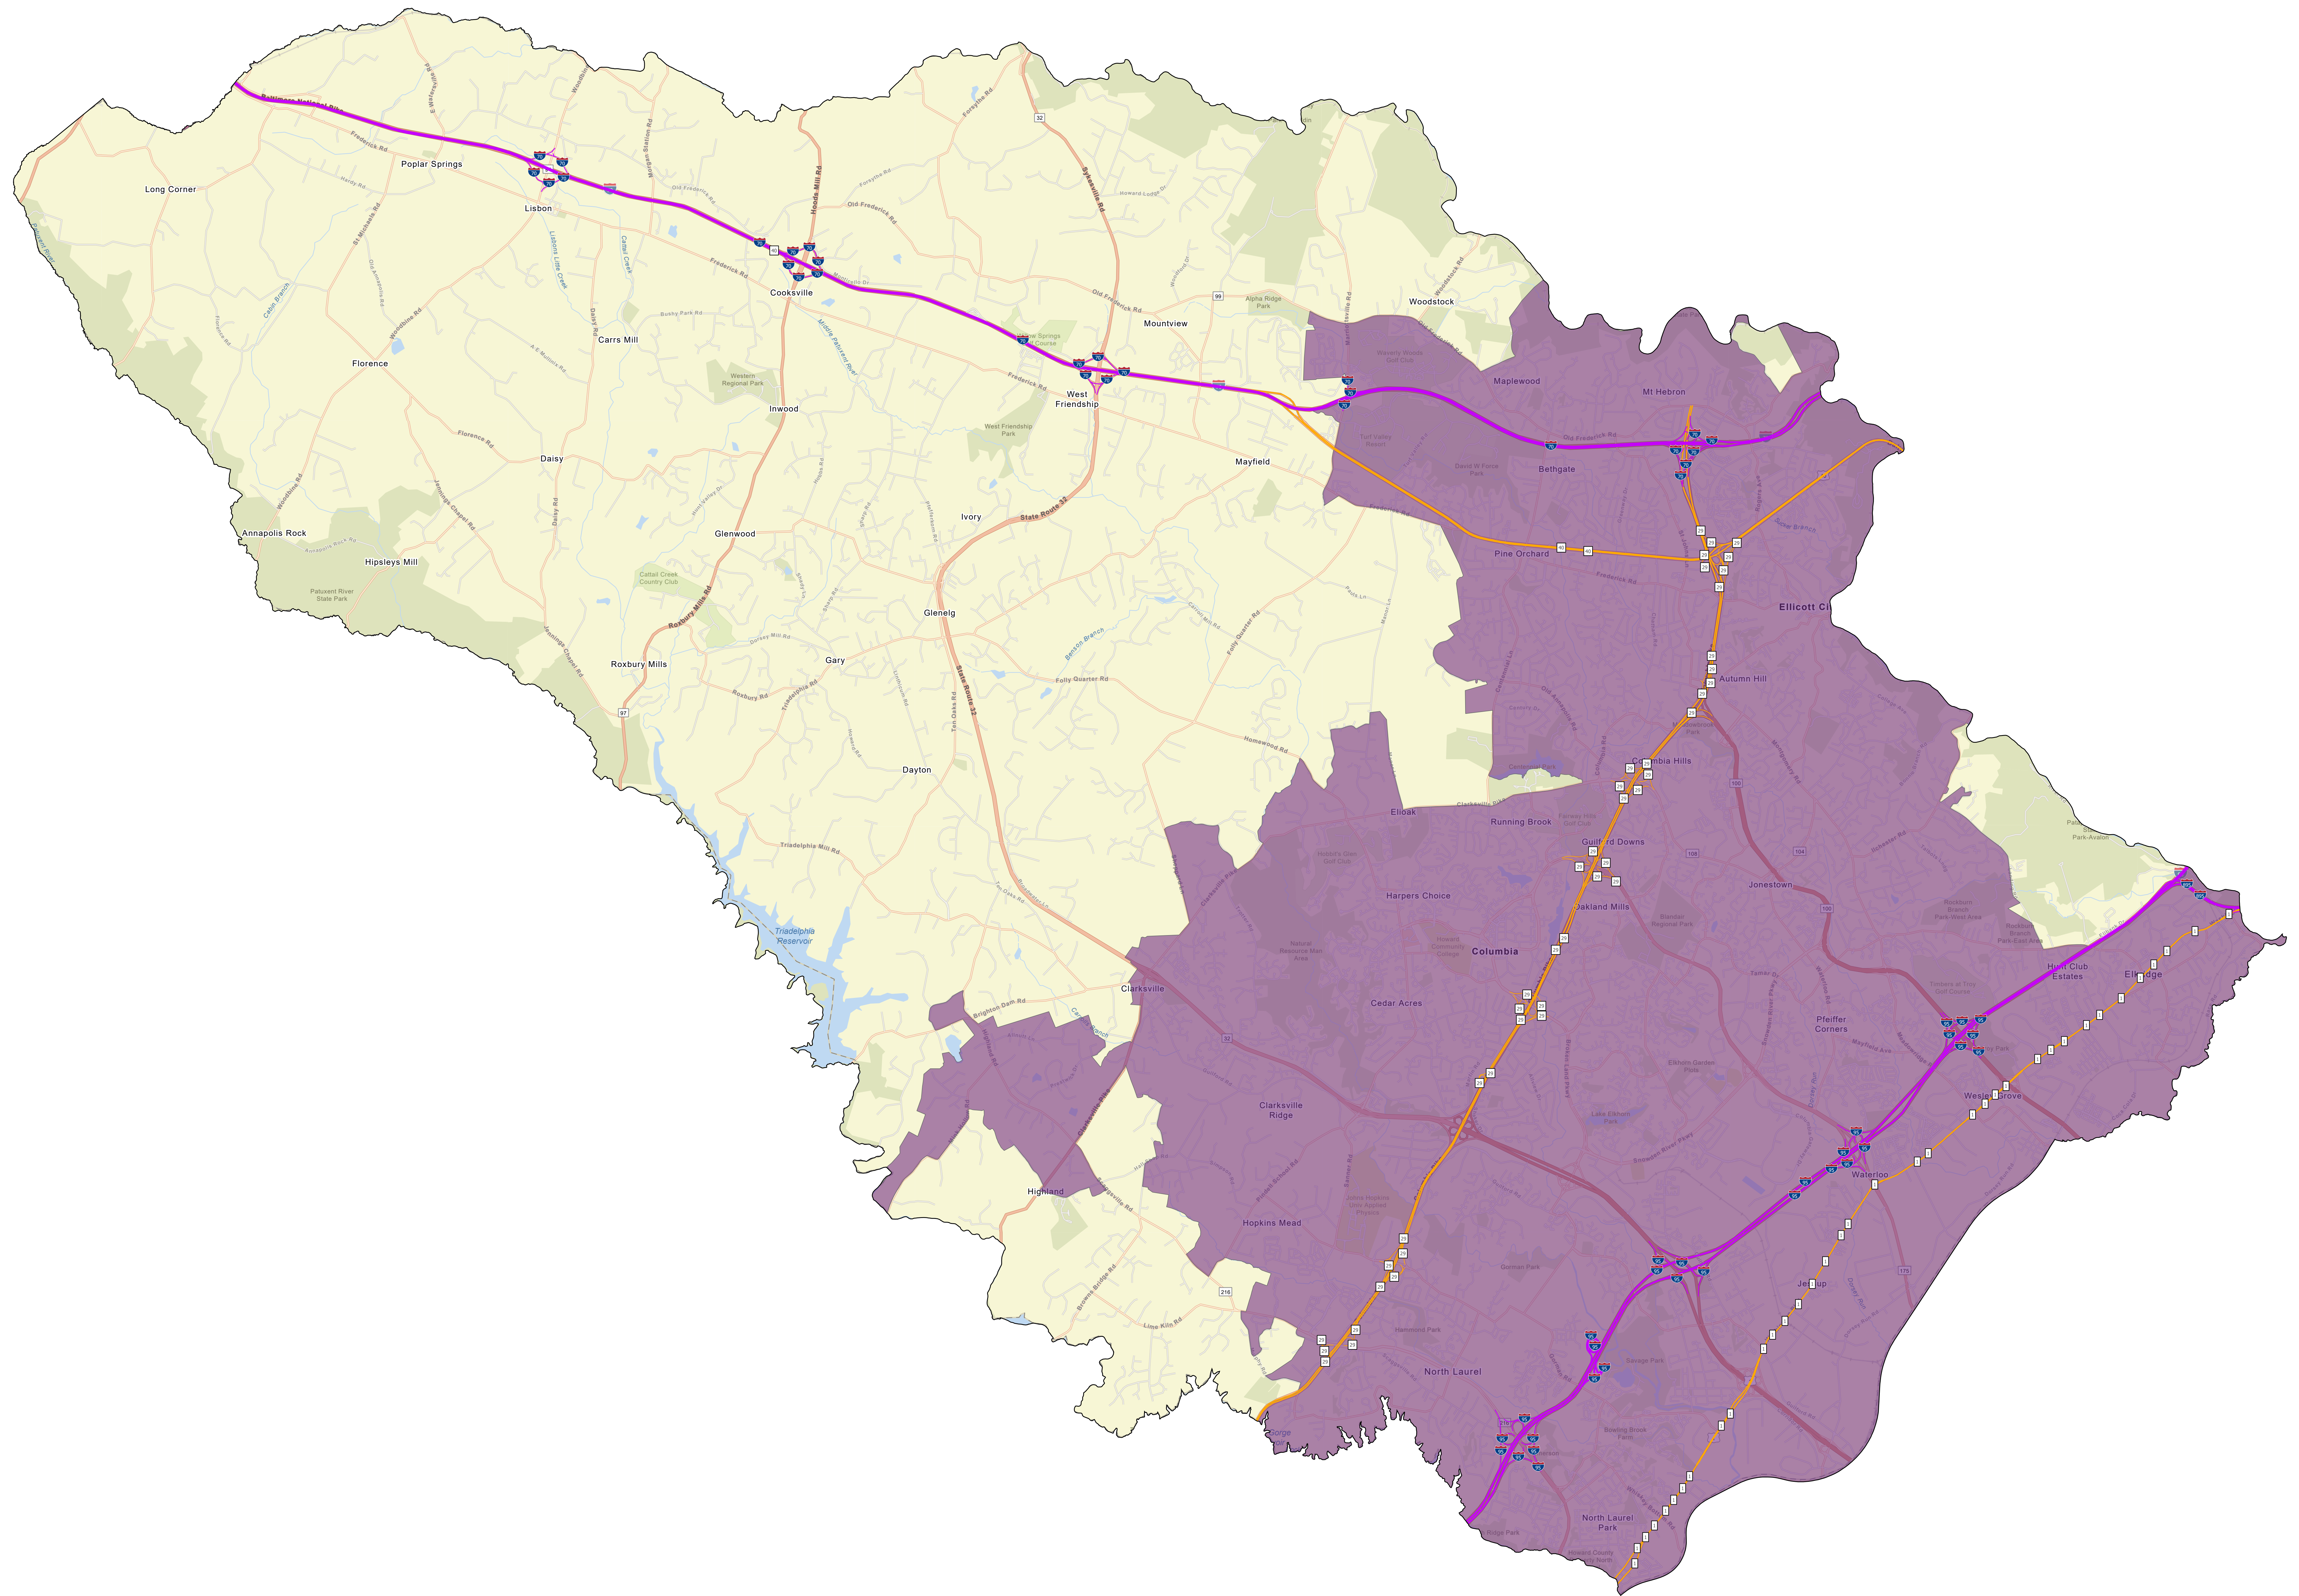

# Howard County Urban Areas 2020

### 2020 Urban Areas

■ Baltimore, MD  
■ Eldersburg, MD

■ Frederick, MD

■ Washington--Arlington, DC--VA--MD

### US Routes

— US Route  
— US Route Ramp

### Interstates

— Interstate Routes  
— Interstate Ramp

Source: Maryland Department of Planning Projections and State Data Center  
 Source: 2020 Census TIGER/Line Files