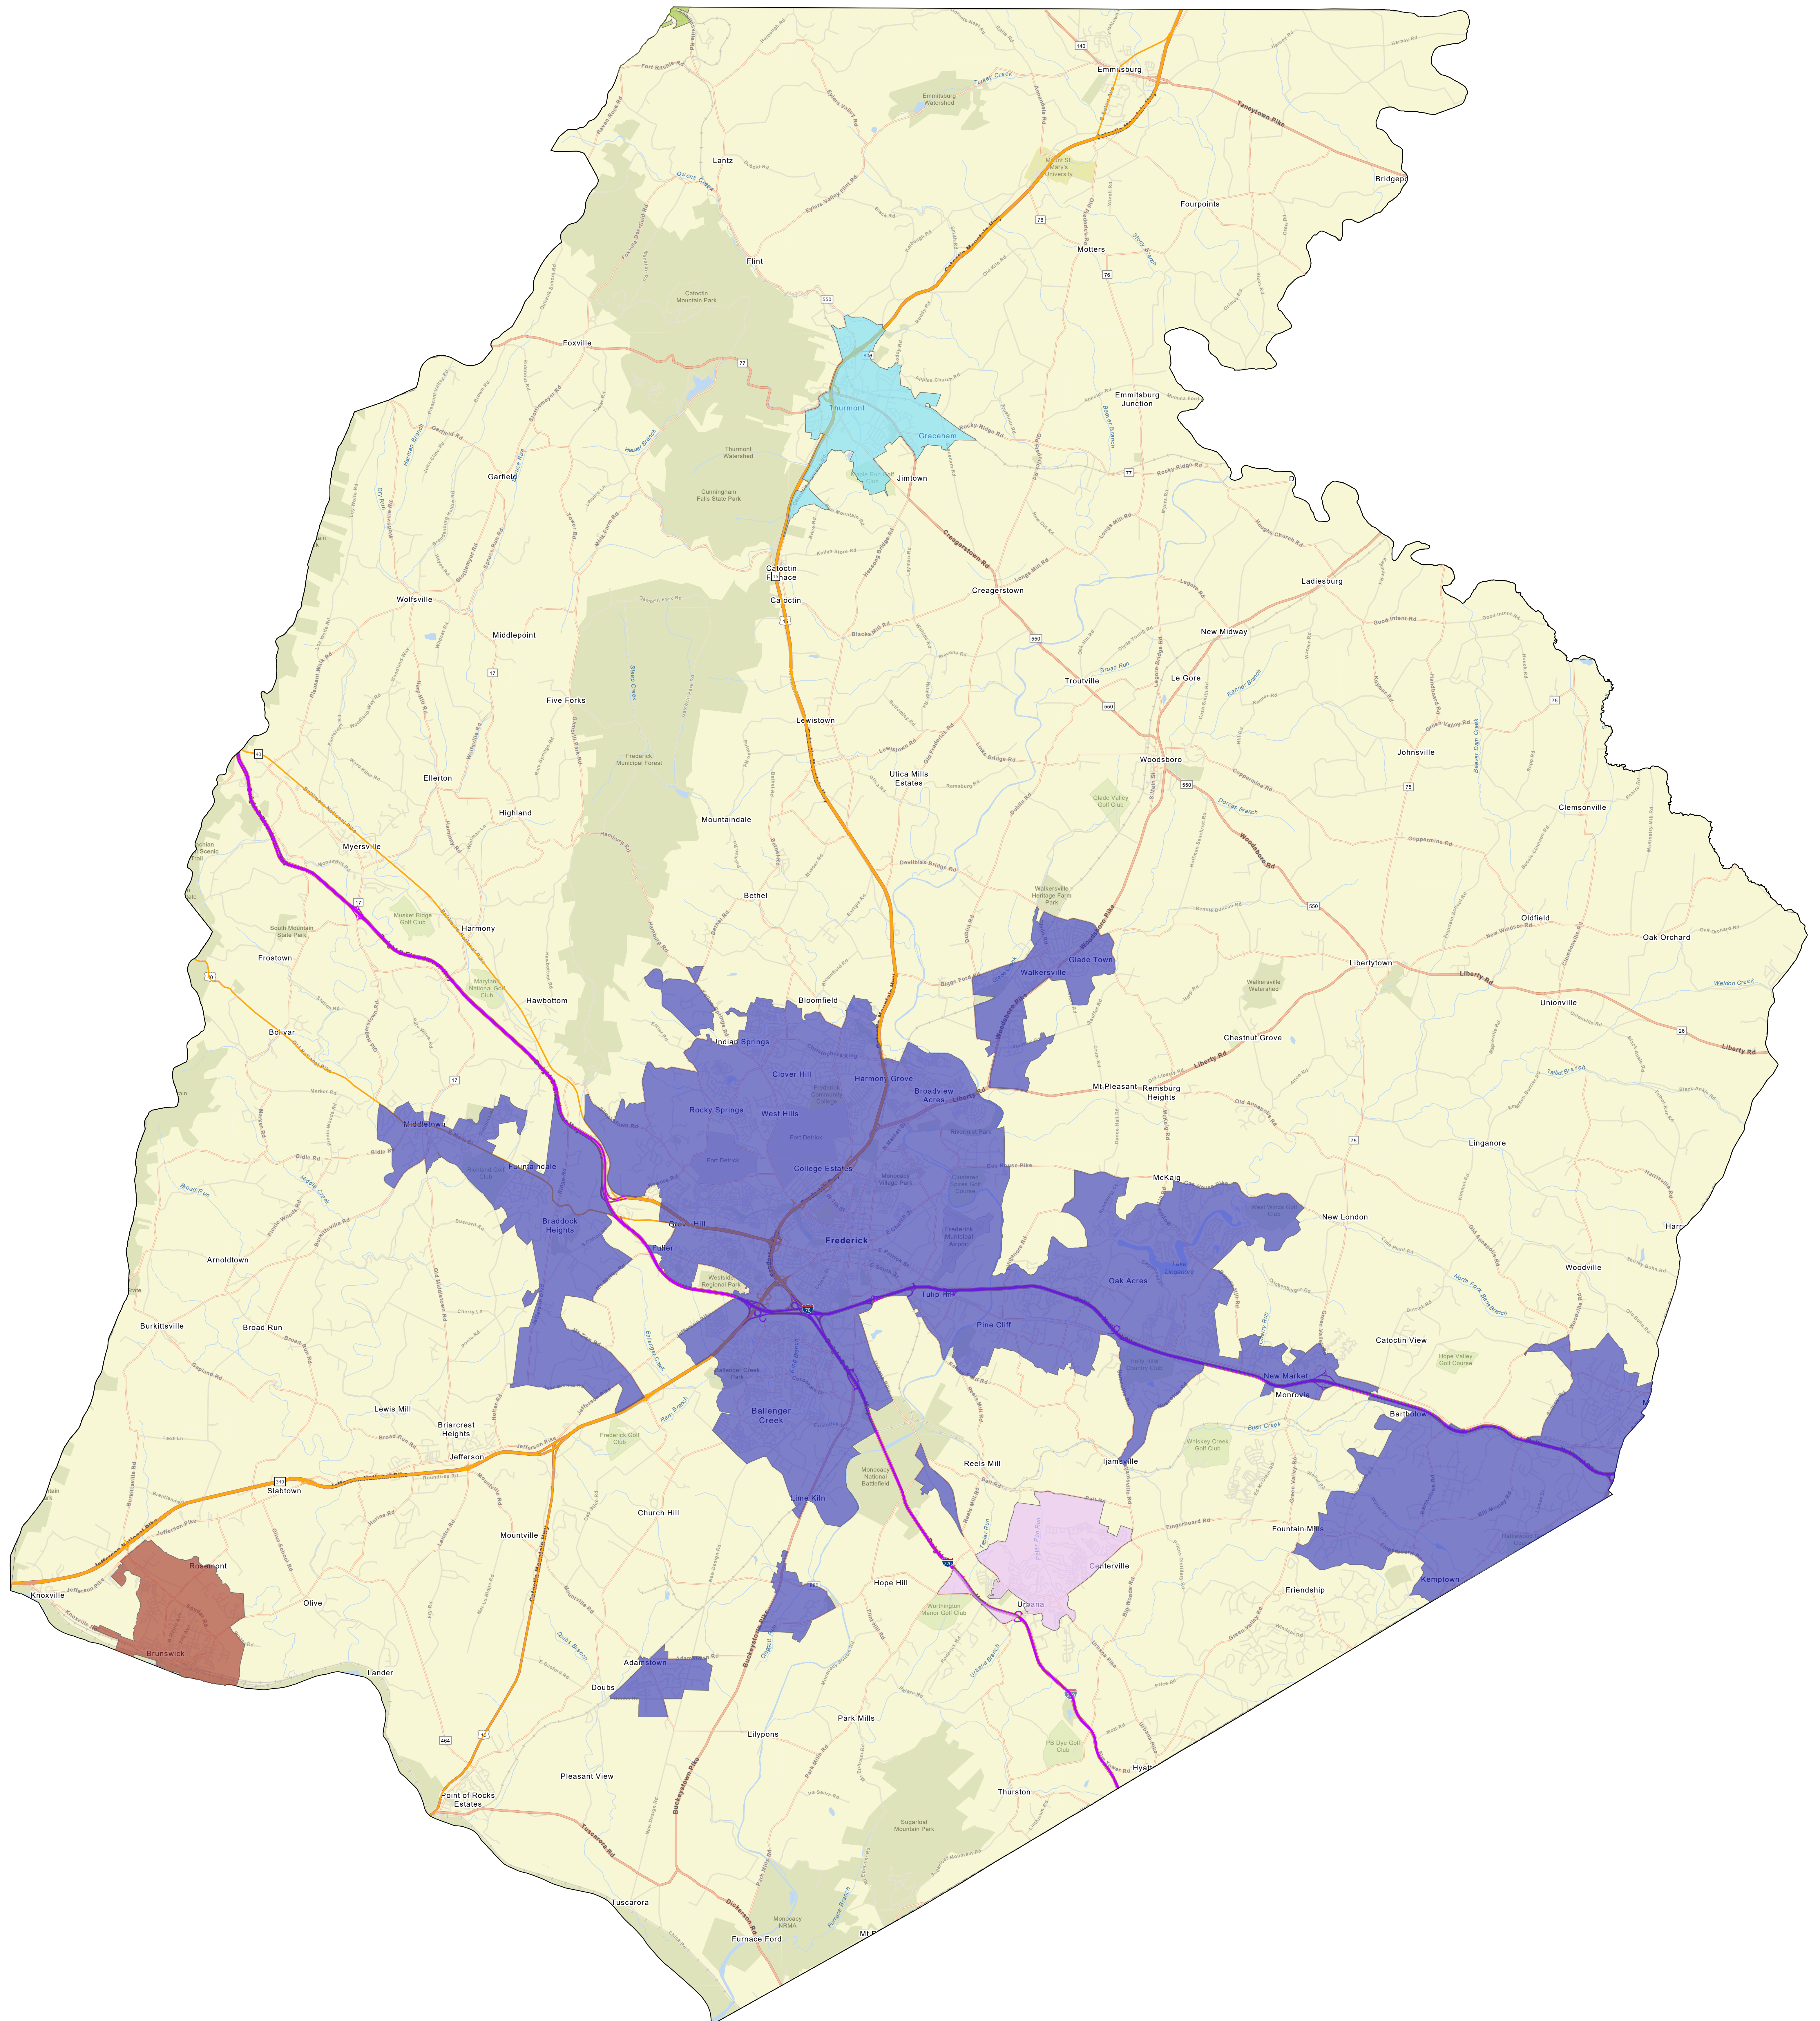

Frederick County Urban Areas 2020

Enr, HERE, Garmin

Data Source: 2020 Census TIGER/Line Files
 Prepared by the Maryland Department of Planning
 May 2023

2020 Census Urban Areas

- Brunswick, MD
- Thurmont, MD
- Frederick, MD
- Urbana, MD
- Waynesboro PA-MD

Interstates US Routes

- Interstate Routes
- US Route
- Interstate Ramp
- US Route Ramp