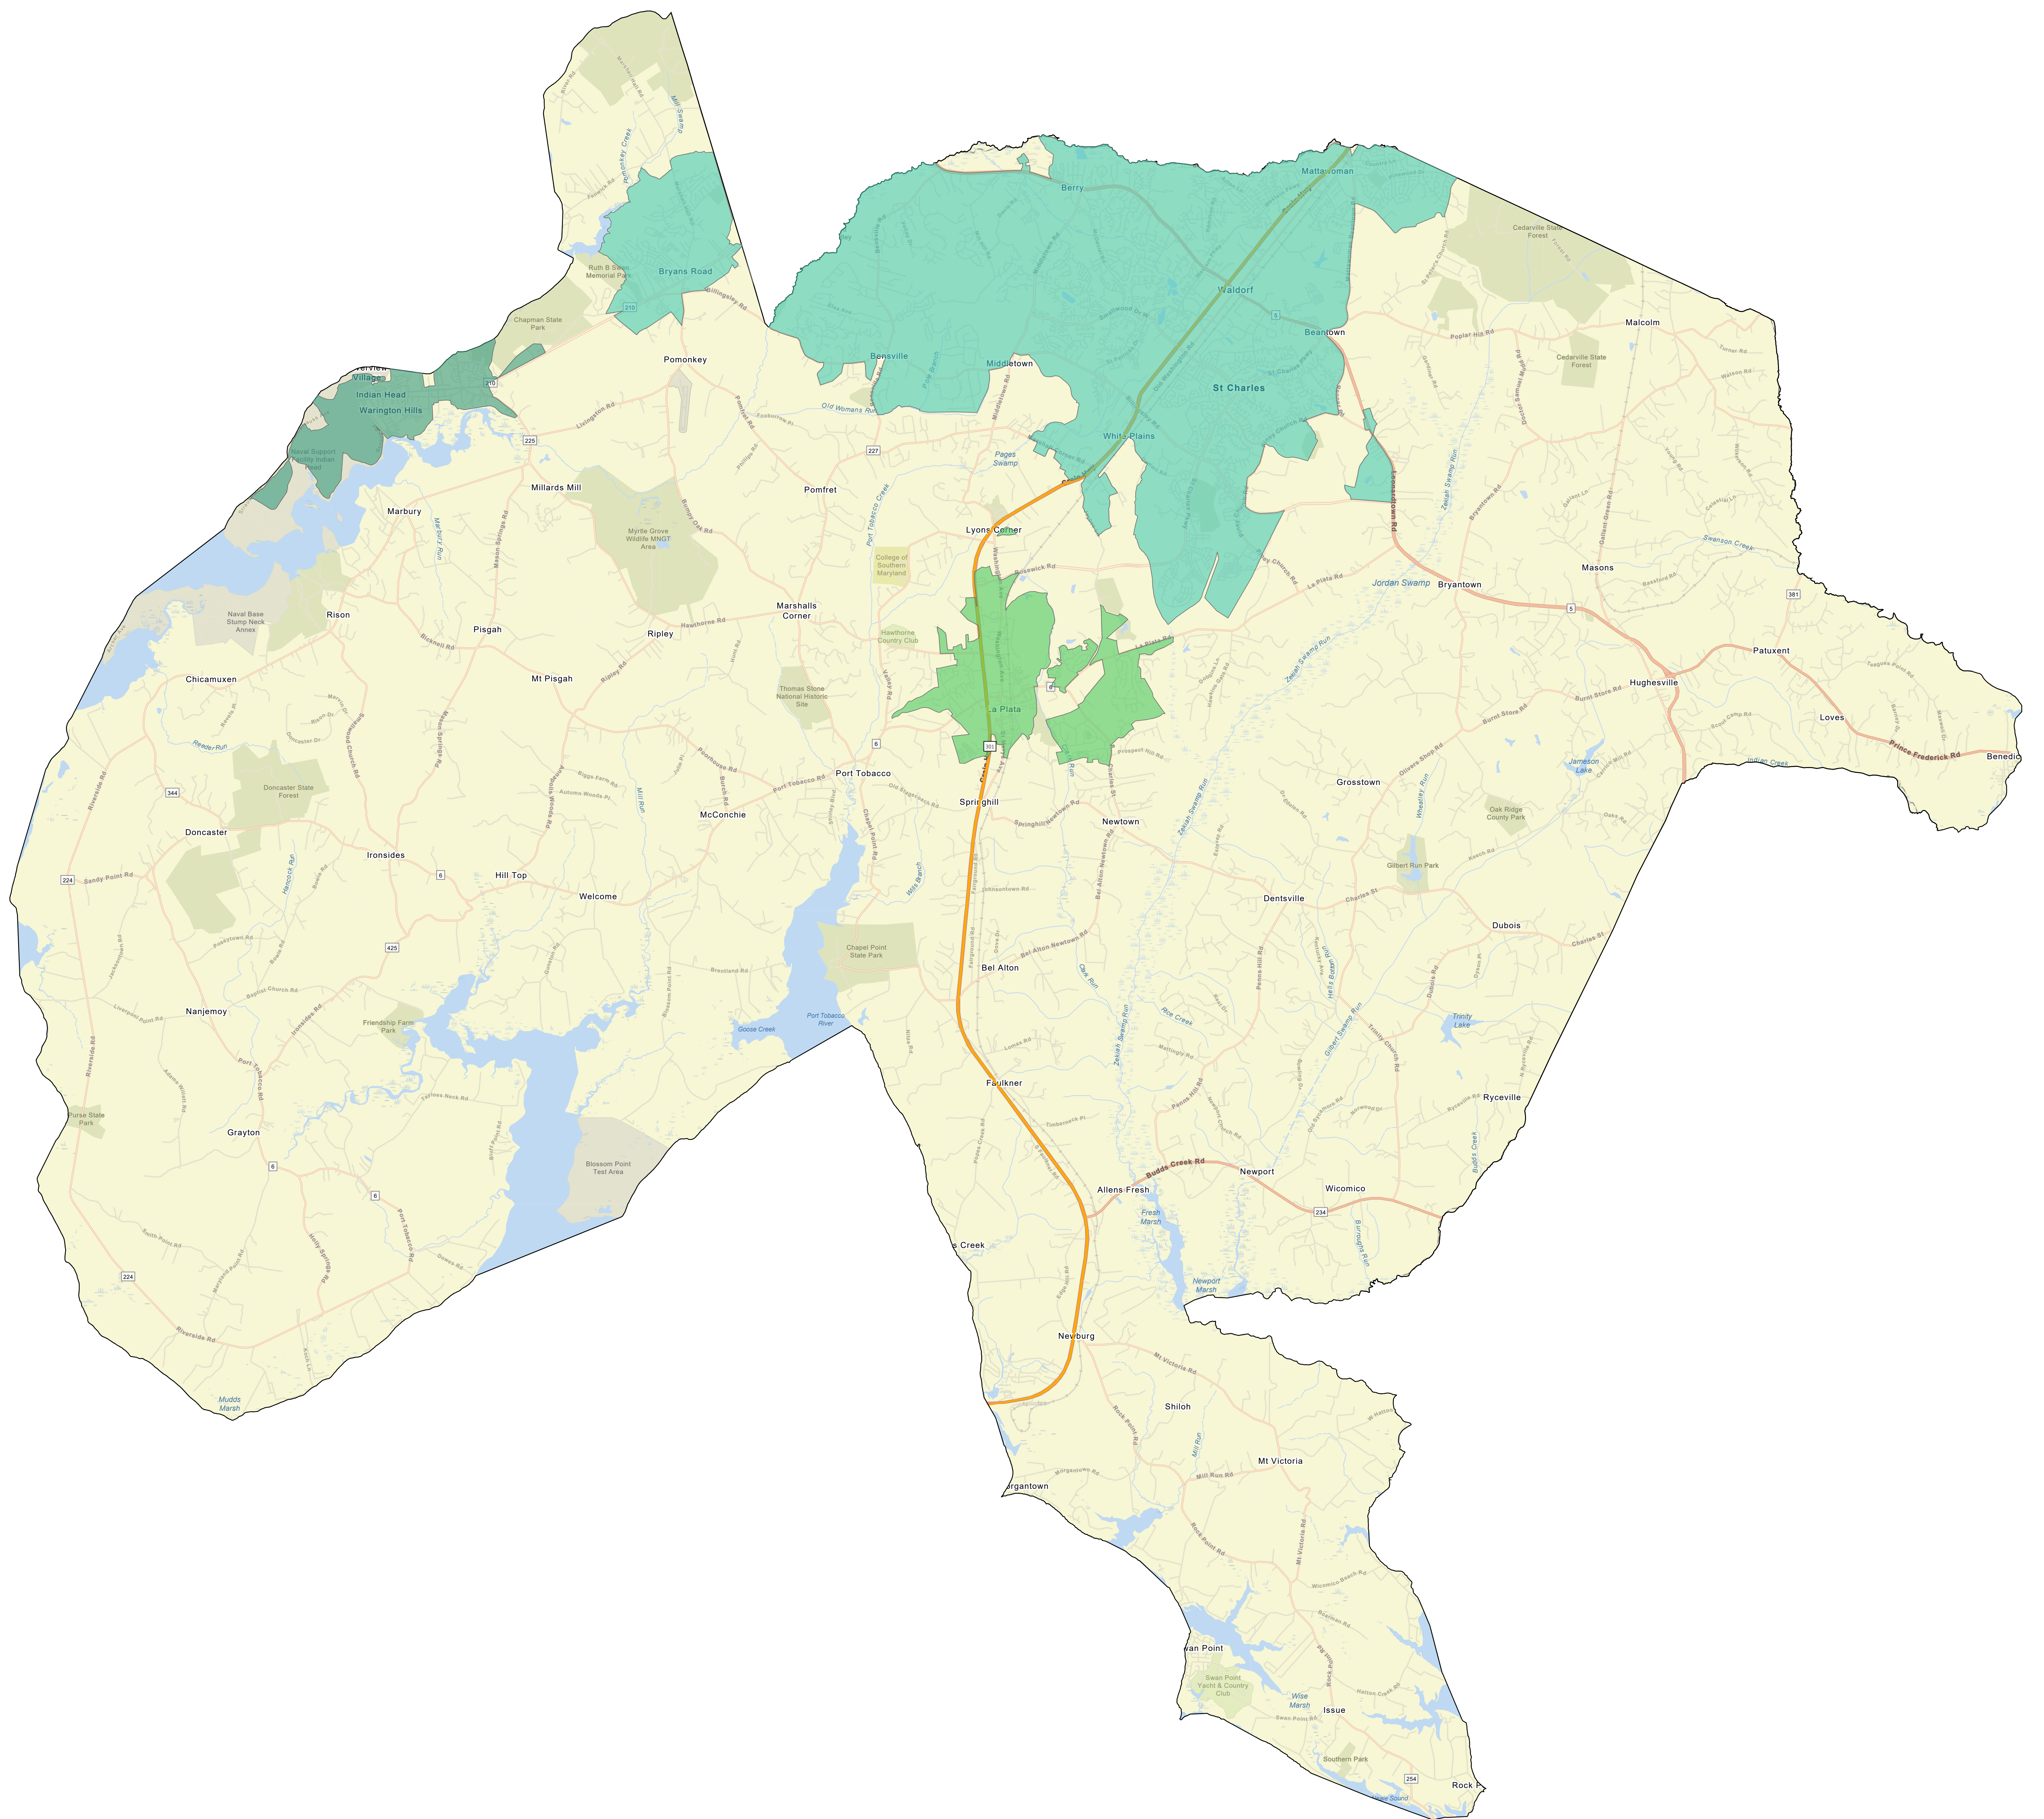

Charles County Urban Areas 2020

Data Source: 2020 Census TIGER/Line Files
Prepared by the Maryland Department of Planning
May 2023

2020 Census Urban Areas

- Indian Head, MD
- La Plata, MD
- Waldorf, MD

US Routes

- US Route

VGN, Est., HERE, Garmin