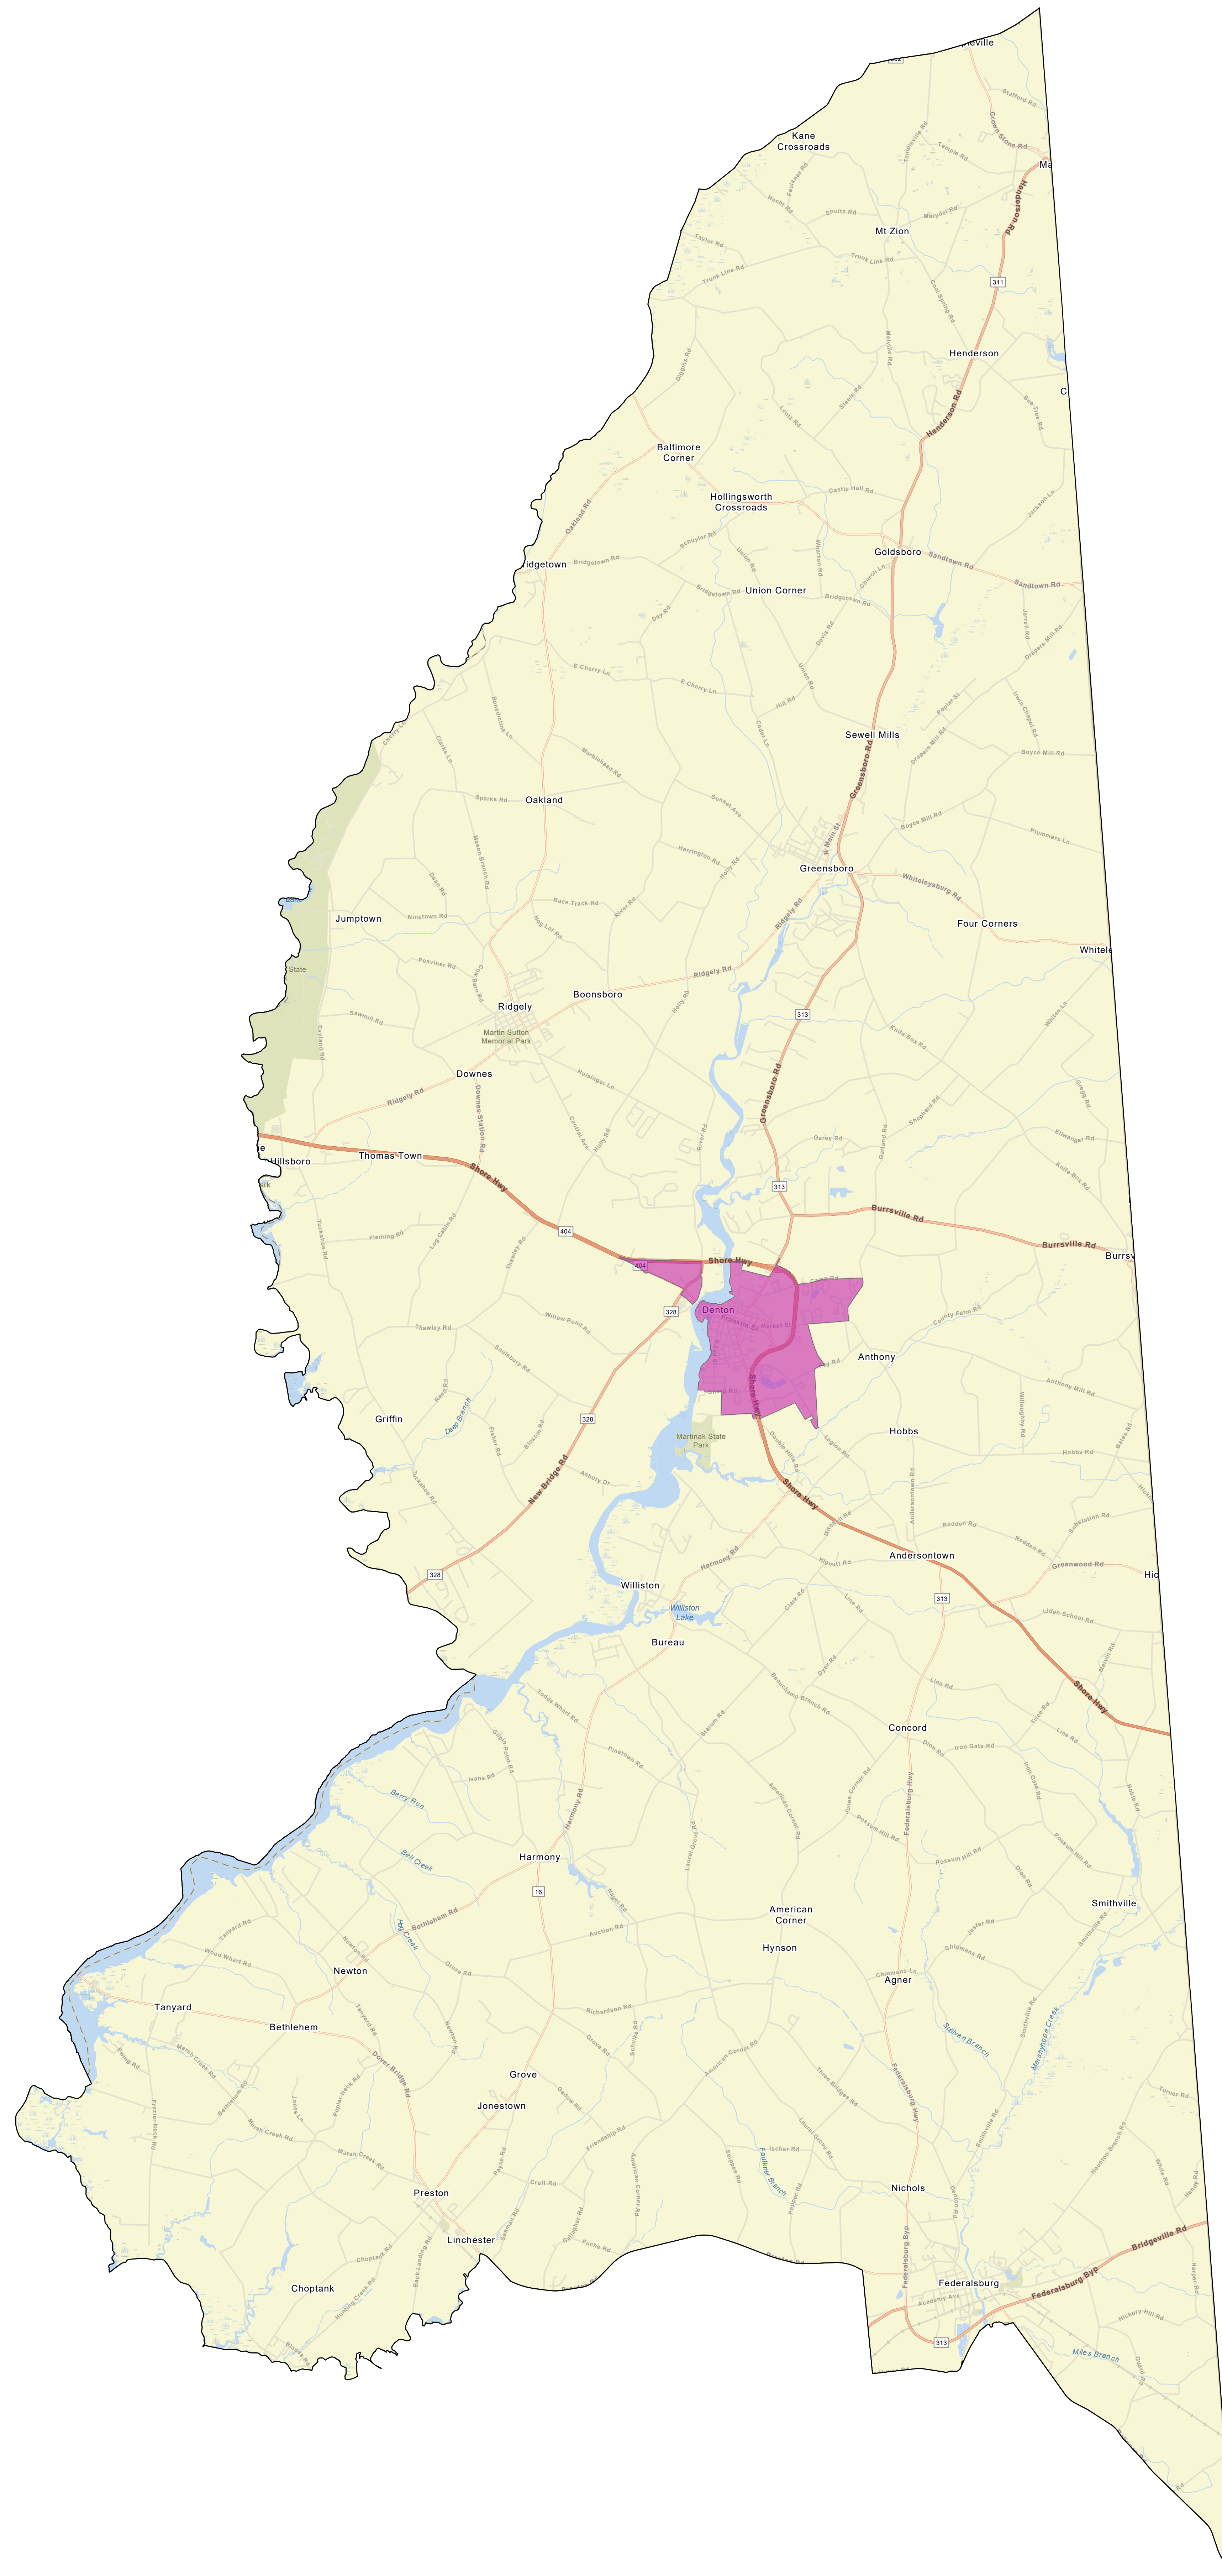

Caroline County Urban Areas 2020

VGN, Est., HERE, Garmin

Data Source: 2020 Census TIGER/Line Files
Prepared by the Maryland Department of Planning
May 2023

2020 Census Urban Areas

Denton, MD