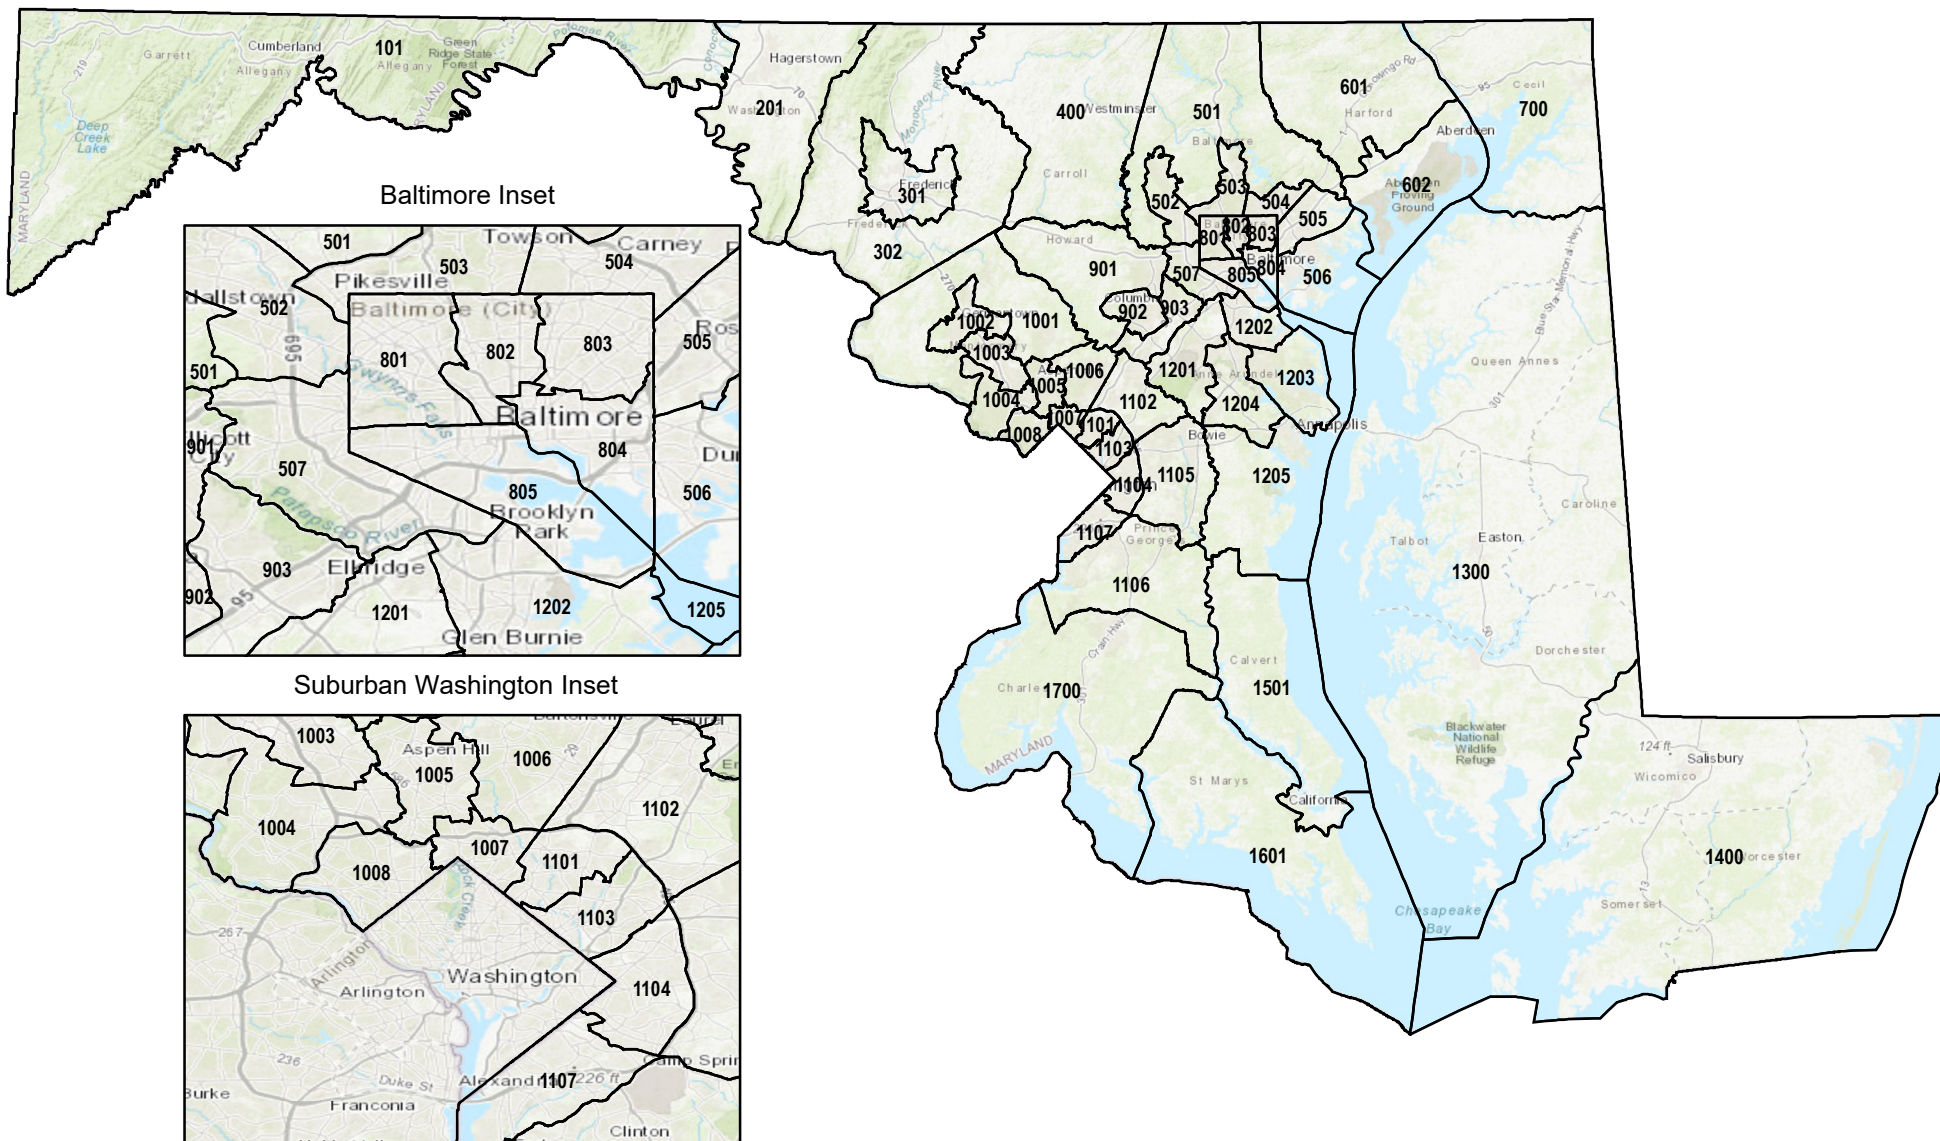

# MARYLAND 2020 CENSUS PUMA BOUNDARIES

DEPARTMENT OF PLANNING

Prepared by the State Data Center, August 2022

Source: U.S. Census Bureau, 2022

 2020 PUMA Boundaries

0 5 10 20 30 40 Miles