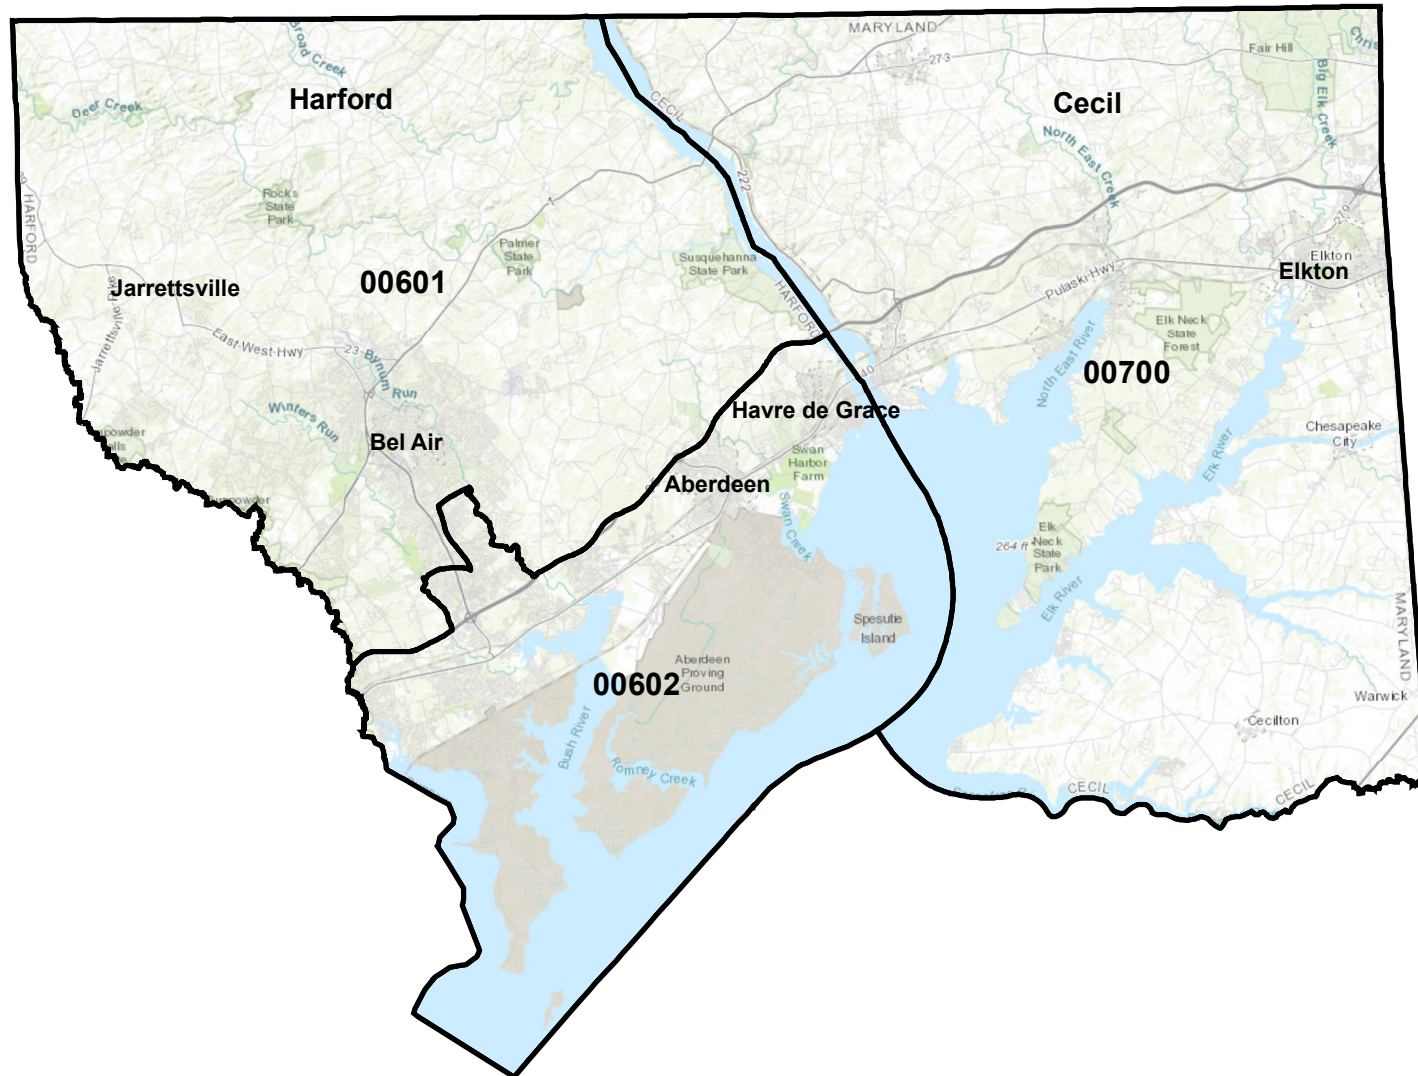

# MARYLAND 2020 CENSUS PUMA (00601 - North Harford County) (00602 - South Harford County) (00700 - Cecil County)

DEPARTMENT OF PLANNING  
Source: U.S. Department of Commerce,  
Bureau of the Census, 2022

 2020 PUMA Boundaries

0 1.25 2.5 5 7.5 10 Miles