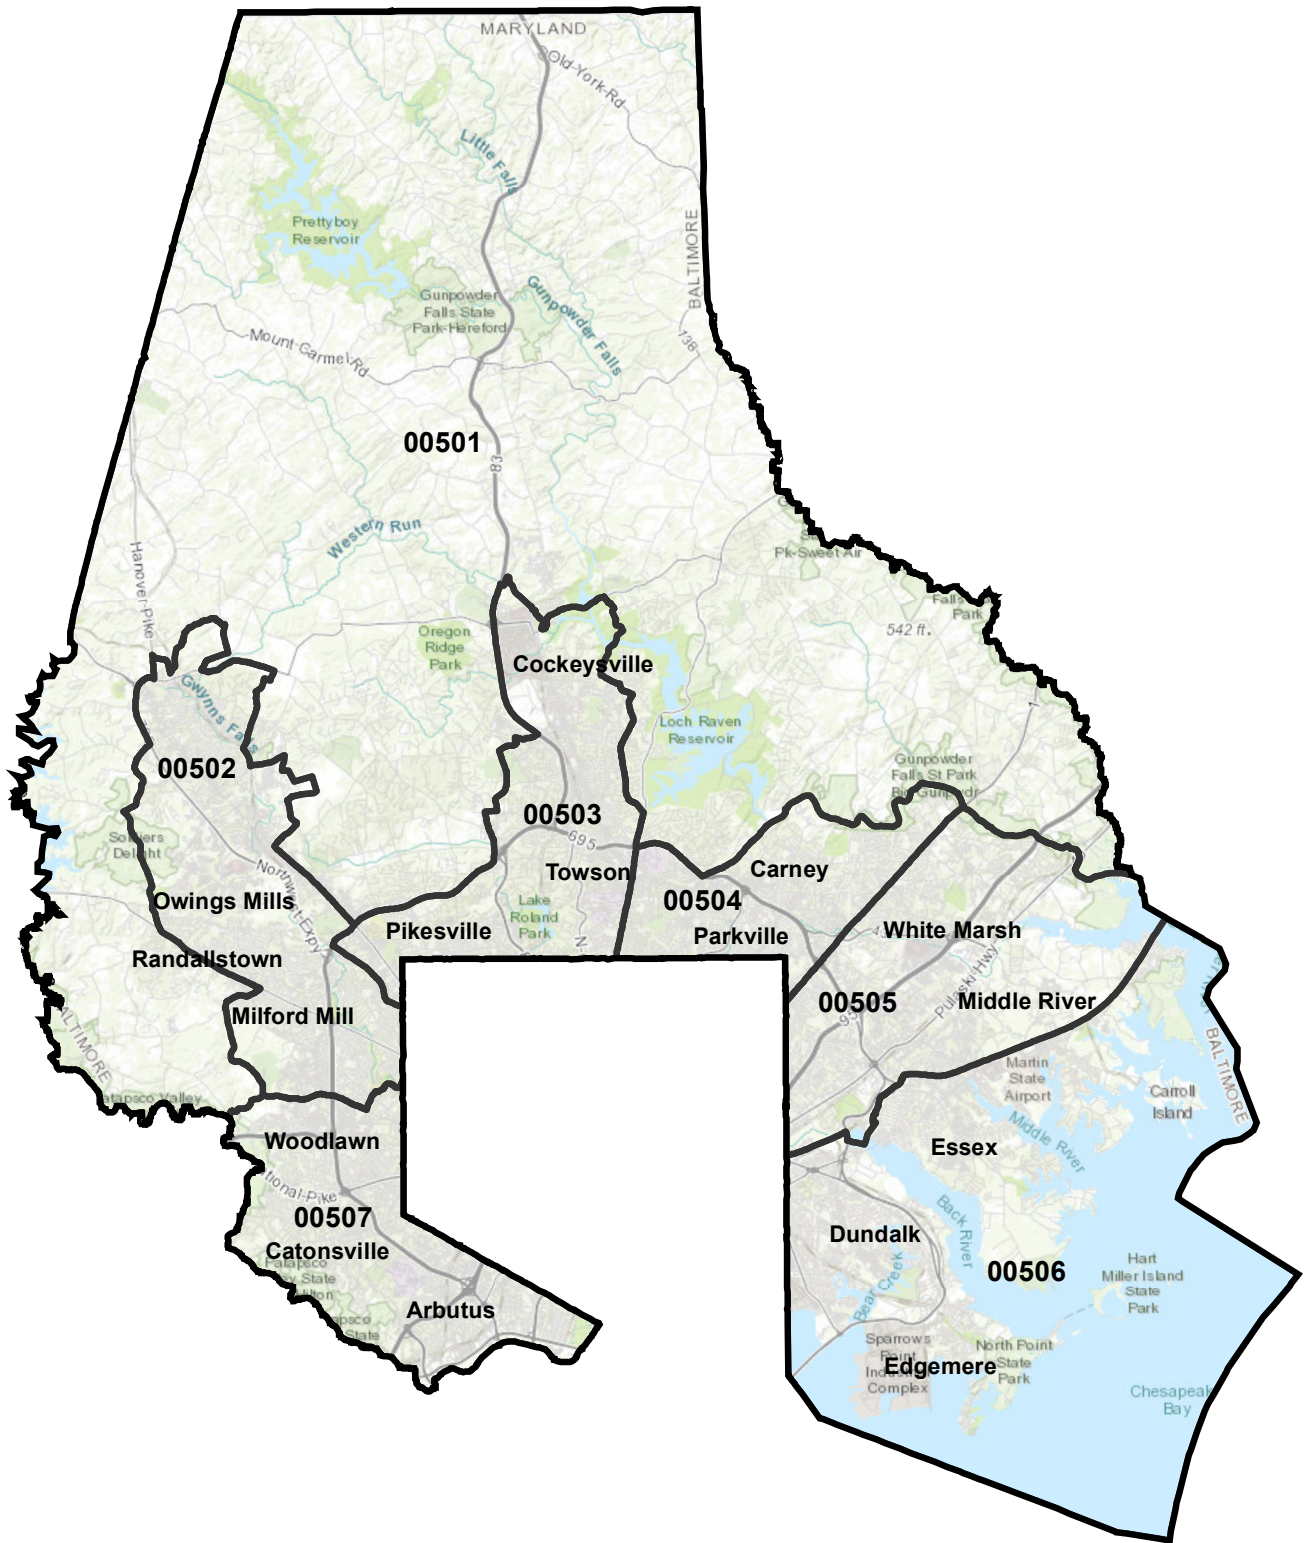

MARYLAND 2020 CENSUS PUMAS

(00501 - Outer Baltimore County) (00502 - Inner West Baltimore County)
(00503 - West Central Baltimore County) (00504 - East Central Baltimore County)
(00505 - Inner East Baltimore County) (00506 - Southeast Baltimore County)
(00507 - Southwest Baltimore County)

Maryland

DEPARTMENT OF PLANNING

Source: U.S. Department of Commerce,
Bureau of the Census, 2022

2020 PUMA Boundaries

0 0.75 1.5 3 4.5 6 Miles