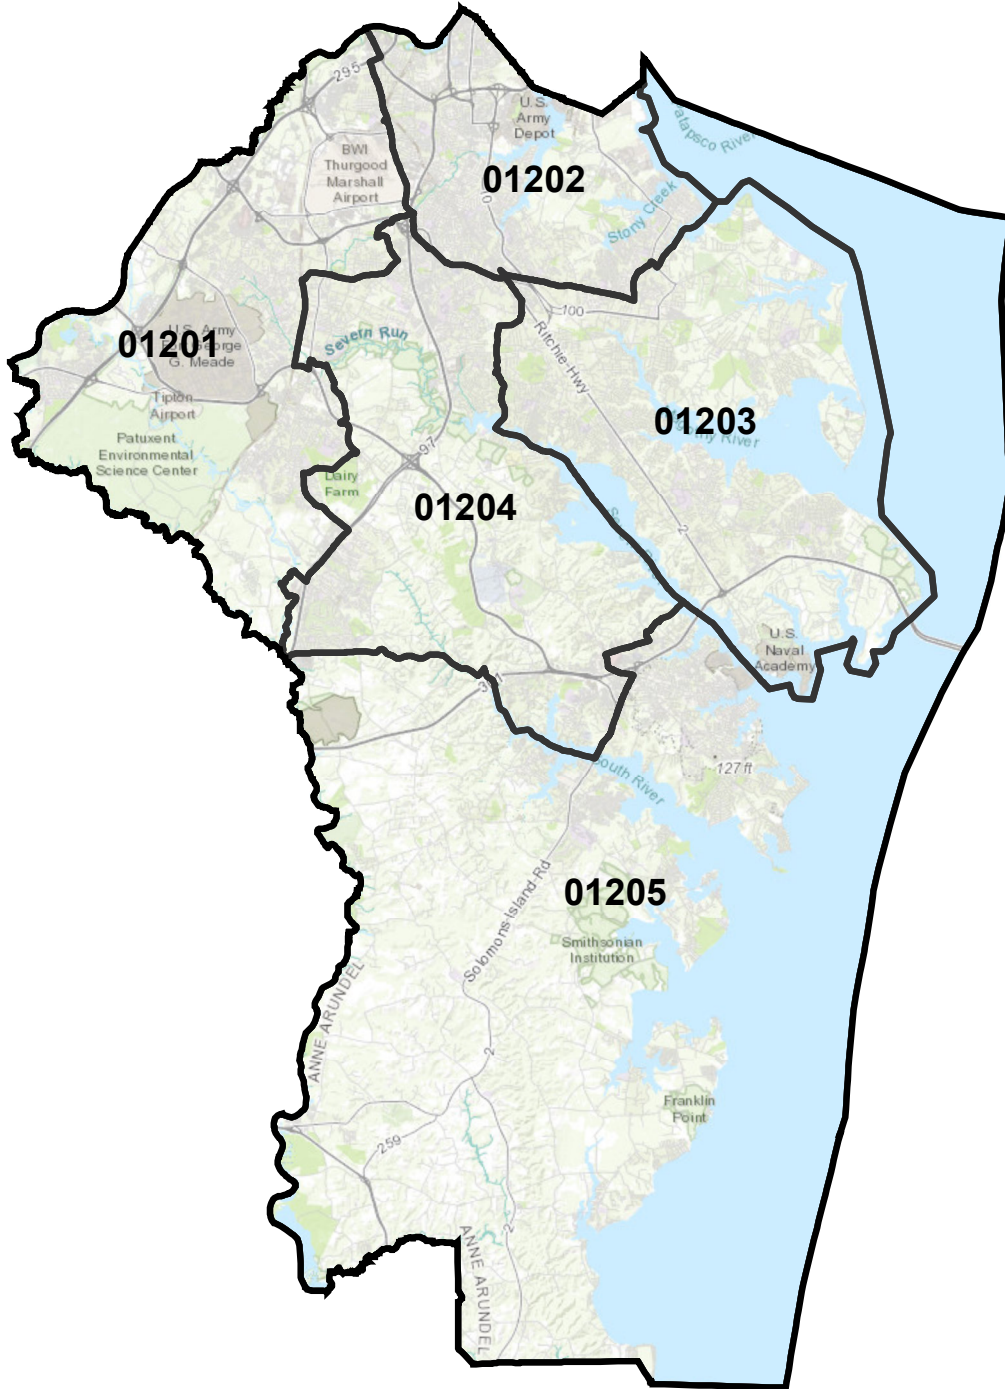

MARYLAND 2020 CENSUS PUMAS
(01201 - Northwest Anne Arundel County)
(01202 - North Anne Arundel County)
(01203 - East Anne Arundel County)
(01204 - Central Anne Arundel County)
(01205 - Southeast Anne Arundel County)

Source: U.S. Department of Commerce,
Bureau of the Census, 2022

 2020 PUMA Boundaries

0 1.75 3.5 7 Miles