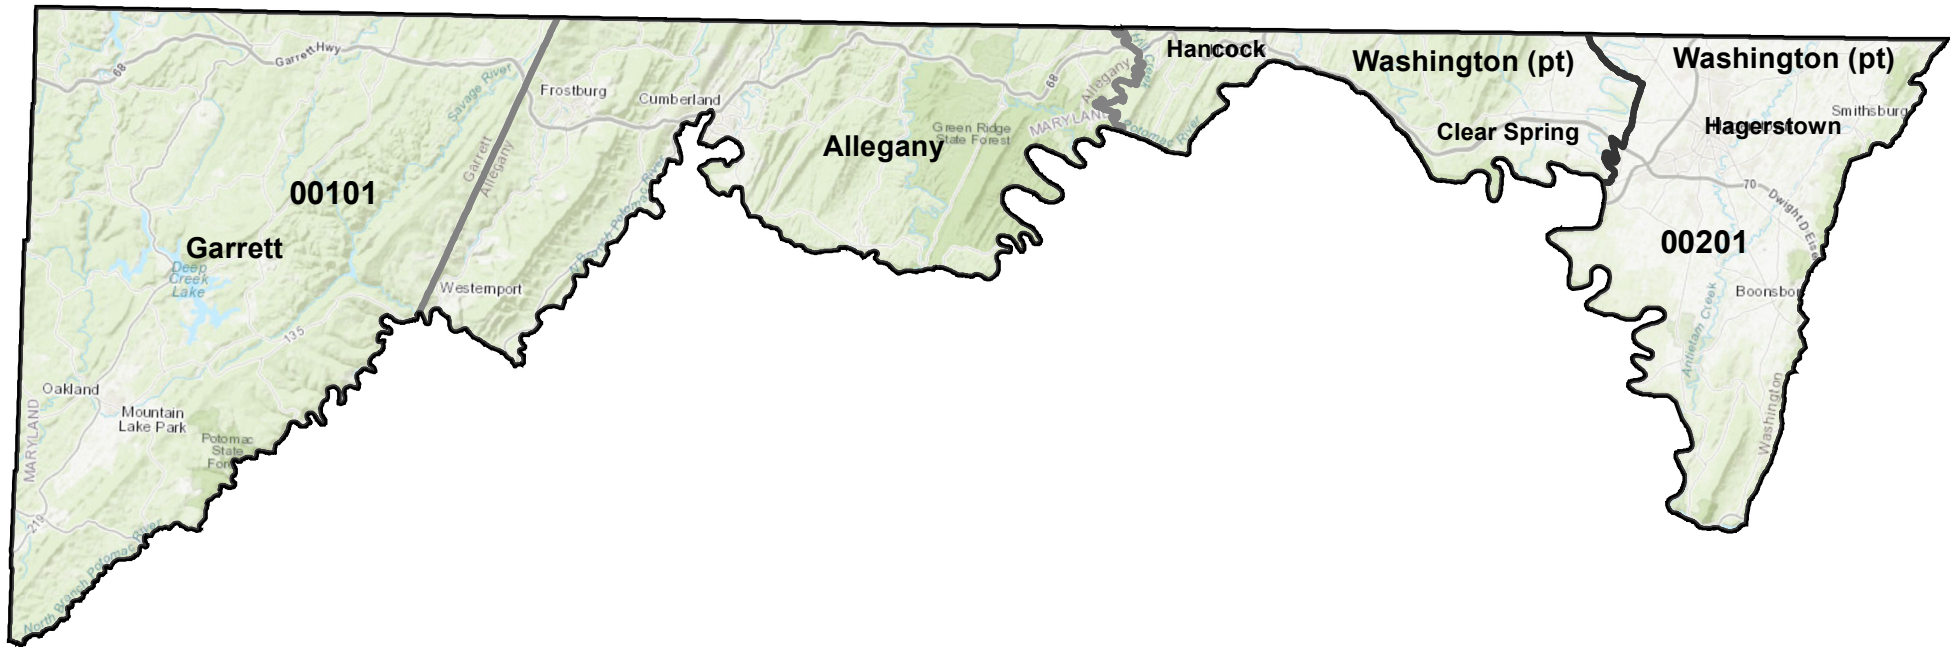

MARYLAND 2020 CENSUS PUMA

(00101 - Allegany - Garrett - West Washington County)
(00201 - Central Washington County)

Source: U.S. Department of Commerce,
Bureau of the Census, 2022

-  2020 PUMA Boundaries
-  2020 County Boundaries