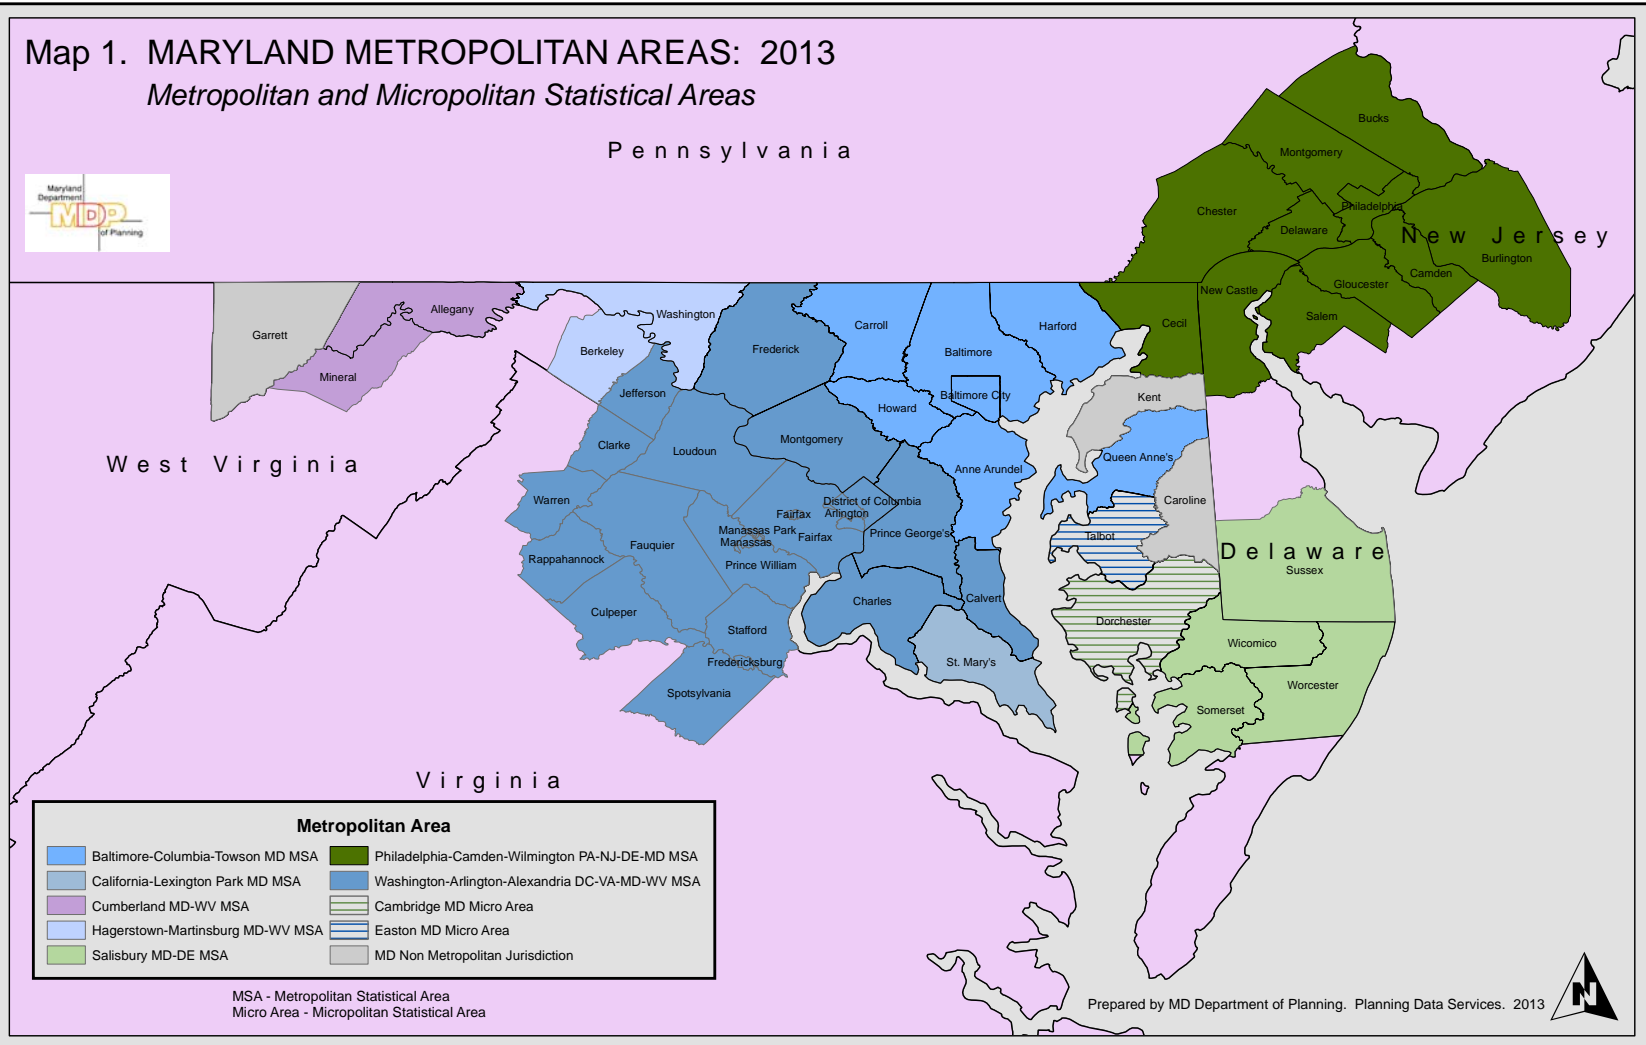

Map 1. MARYLAND METROPOLITAN AREAS: 2013

Metropolitan and Micropolitan Statistical Areas

Metropolitan Area	
	Baltimore-Columbia-Towson MD MSA
	California-Lexington Park MD MSA
	Cumberland MD-WV MSA
	Hagerstown-Martinsburg MD-WV MSA
	Salisbury MD-DE MSA
	Philadelphia-Camden-Wilmington PA-NJ-DE-MD MSA
	Washington-Arlington-Alexandria DC-VA-MD-WV MSA
	Cambridge MD Micro Area
	Easton MD Micro Area
	MD Non Metropolitan Jurisdiction

Prepared by MD Department of Planning, Planning Data Services, 2013