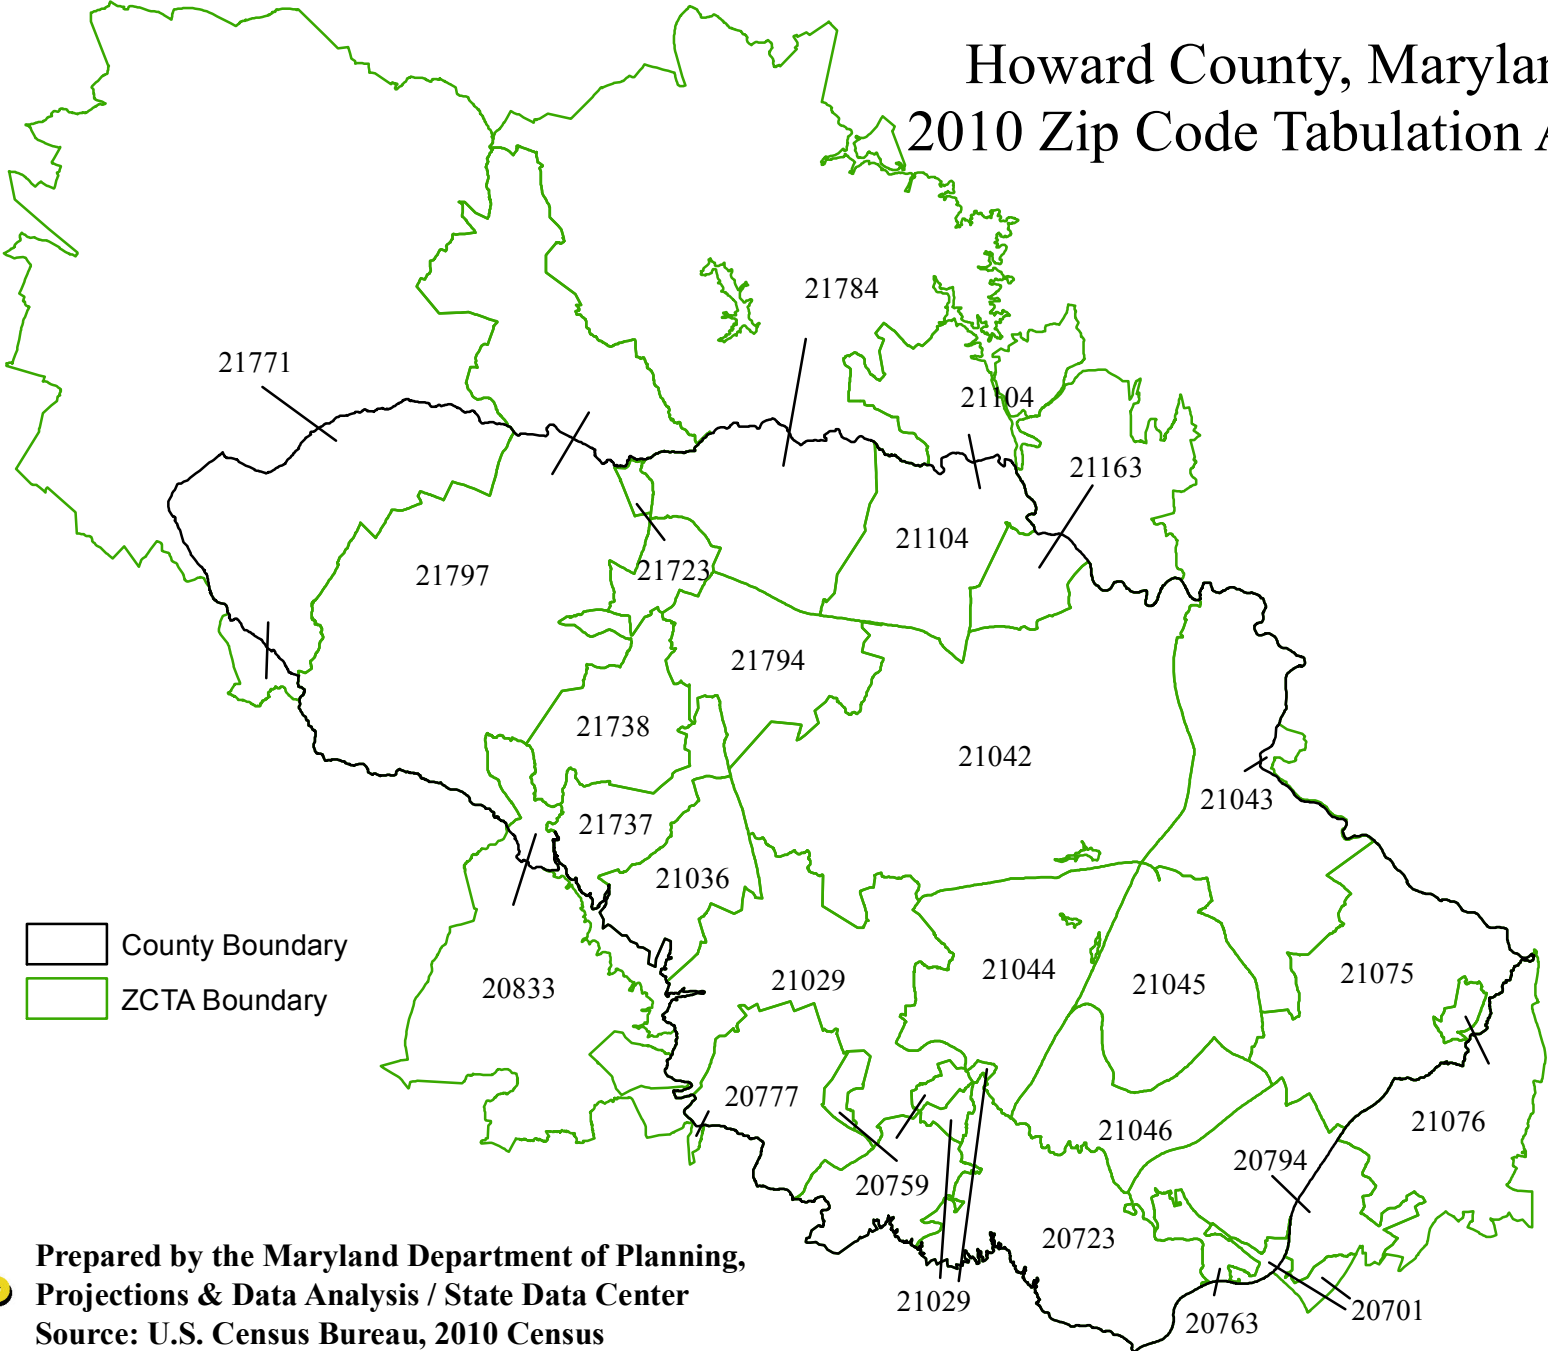

# Howard County, Maryland 2010 Zip Code Tabulation Areas

Prepared by the Maryland Department of Planning,  
Projections & Data Analysis / State Data Center  
Source: U.S. Census Bureau, 2010 Census