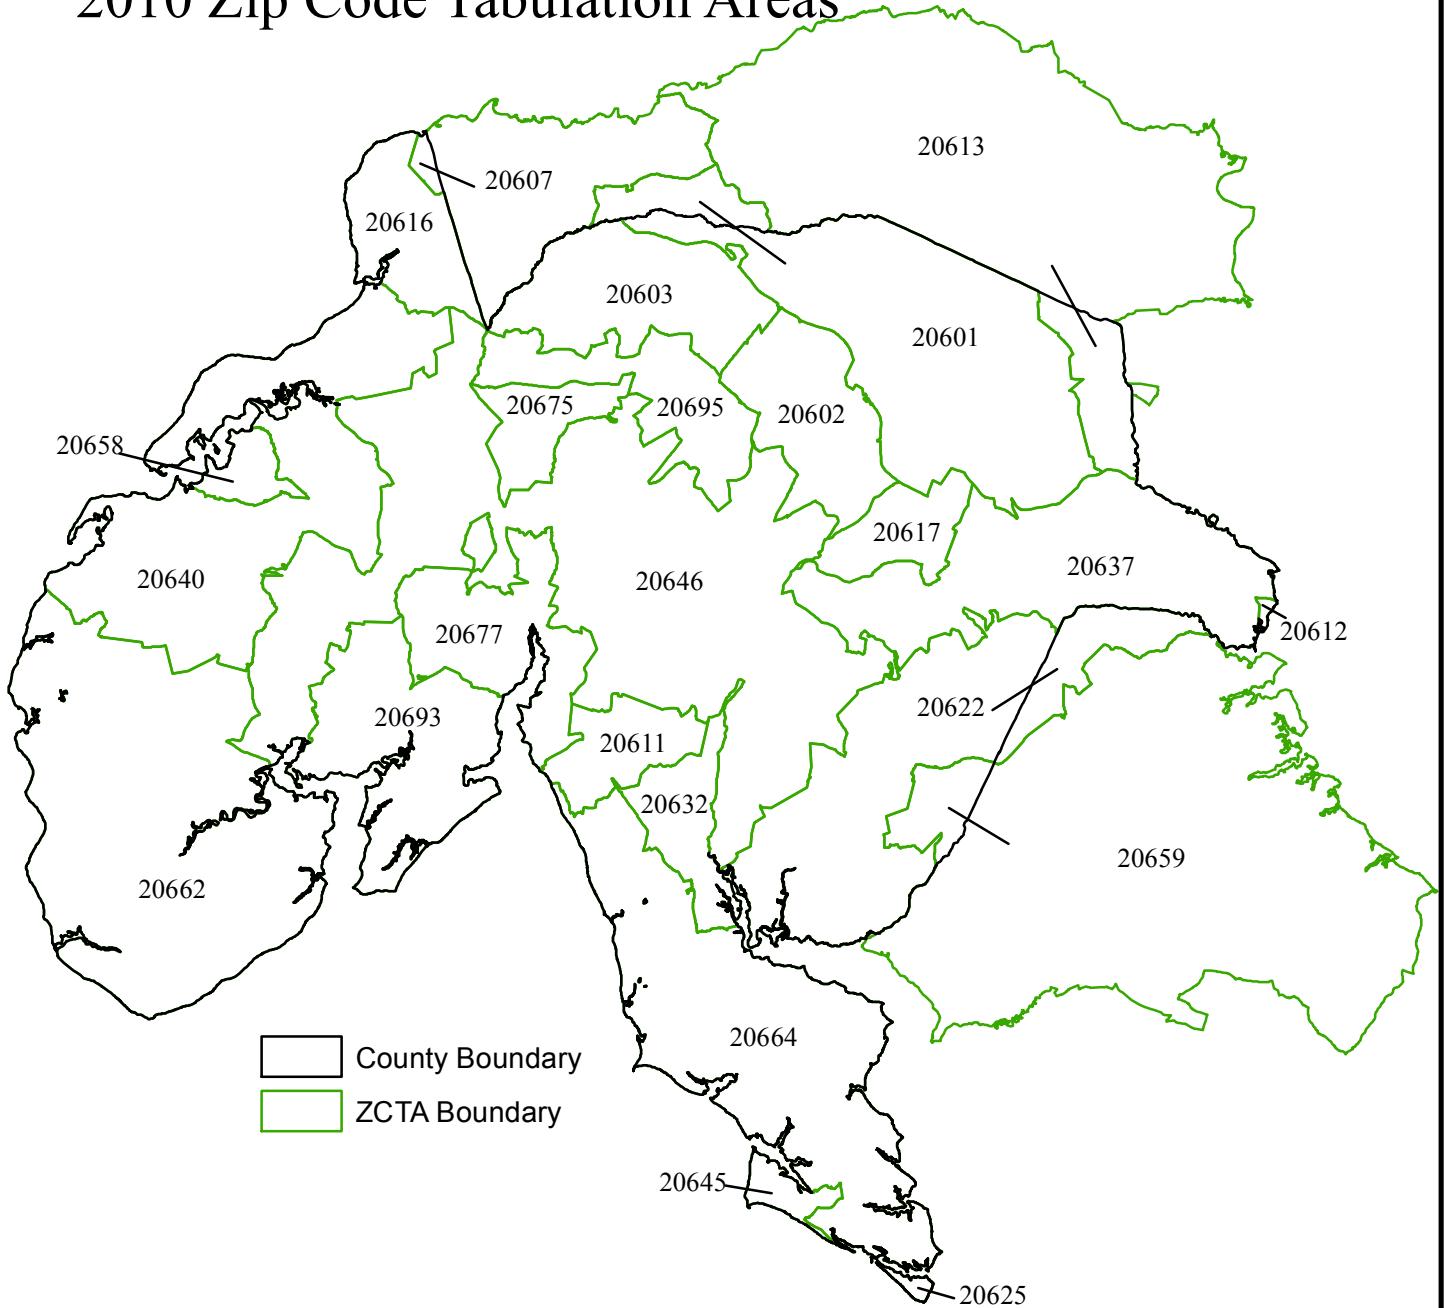

Charles County, Maryland 2010 Zip Code Tabulation Areas

Prepared by the Maryland Department of Planning,
Projections & Data Analysis / State Data Center
Source: U.S. Census Bureau, 2010 Census