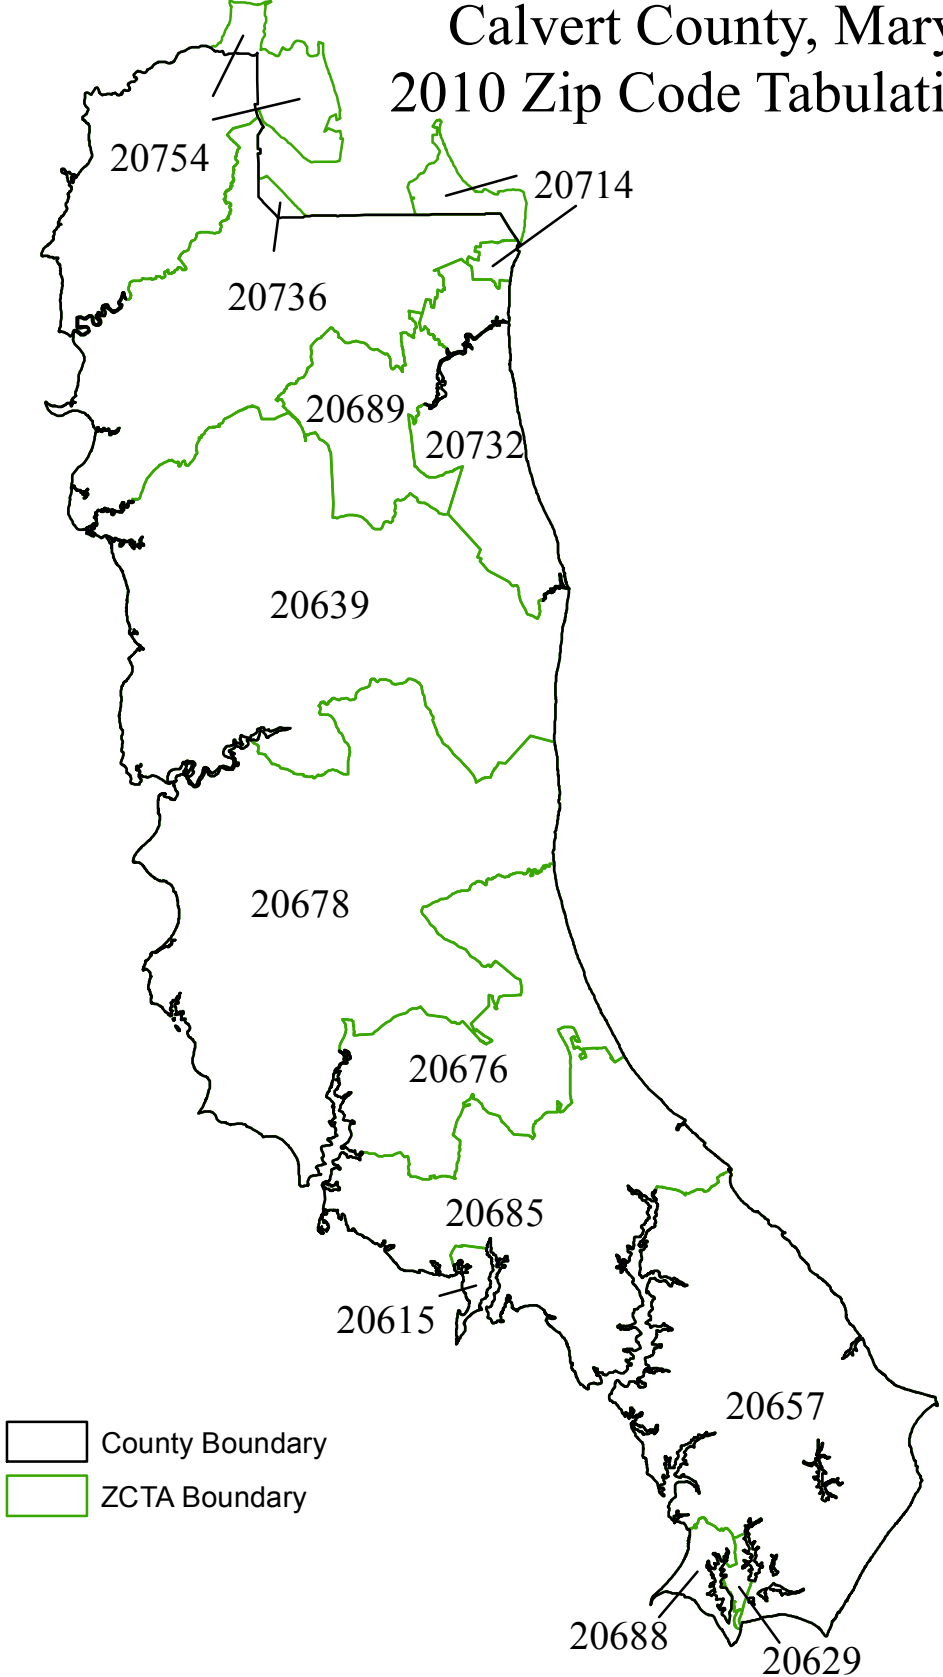

Calvert County, Maryland 2010 Zip Code Tabulation Areas

Prepared by the Maryland Department of Planning,
Projections & Data Analysis / State Data Center
Source: U.S. Census Bureau, 2010 Census