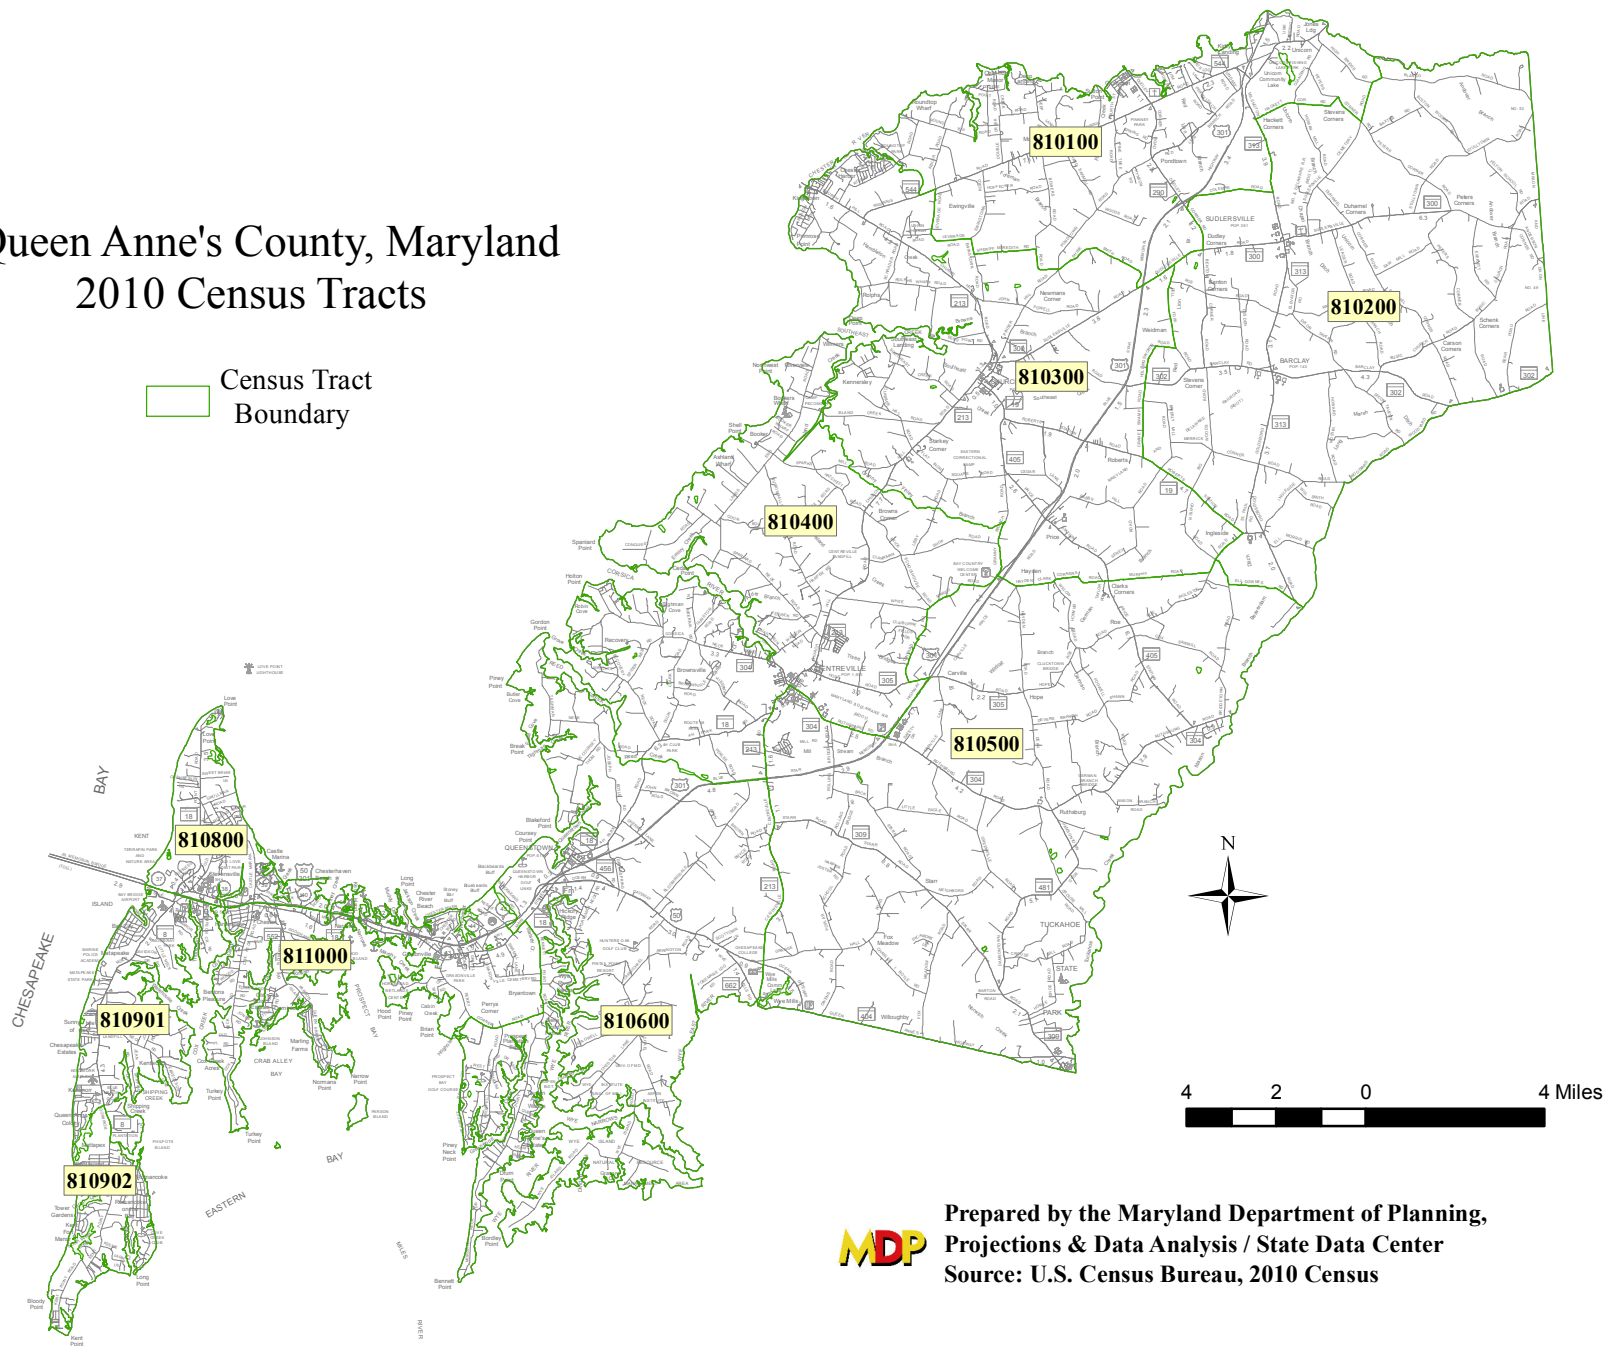

Queen Anne's County, Maryland 2010 Census Tracts

MDP Prepared by the Maryland Department of Planning,
Projections & Data Analysis / State Data Center
Source: U.S. Census Bureau, 2010 Census