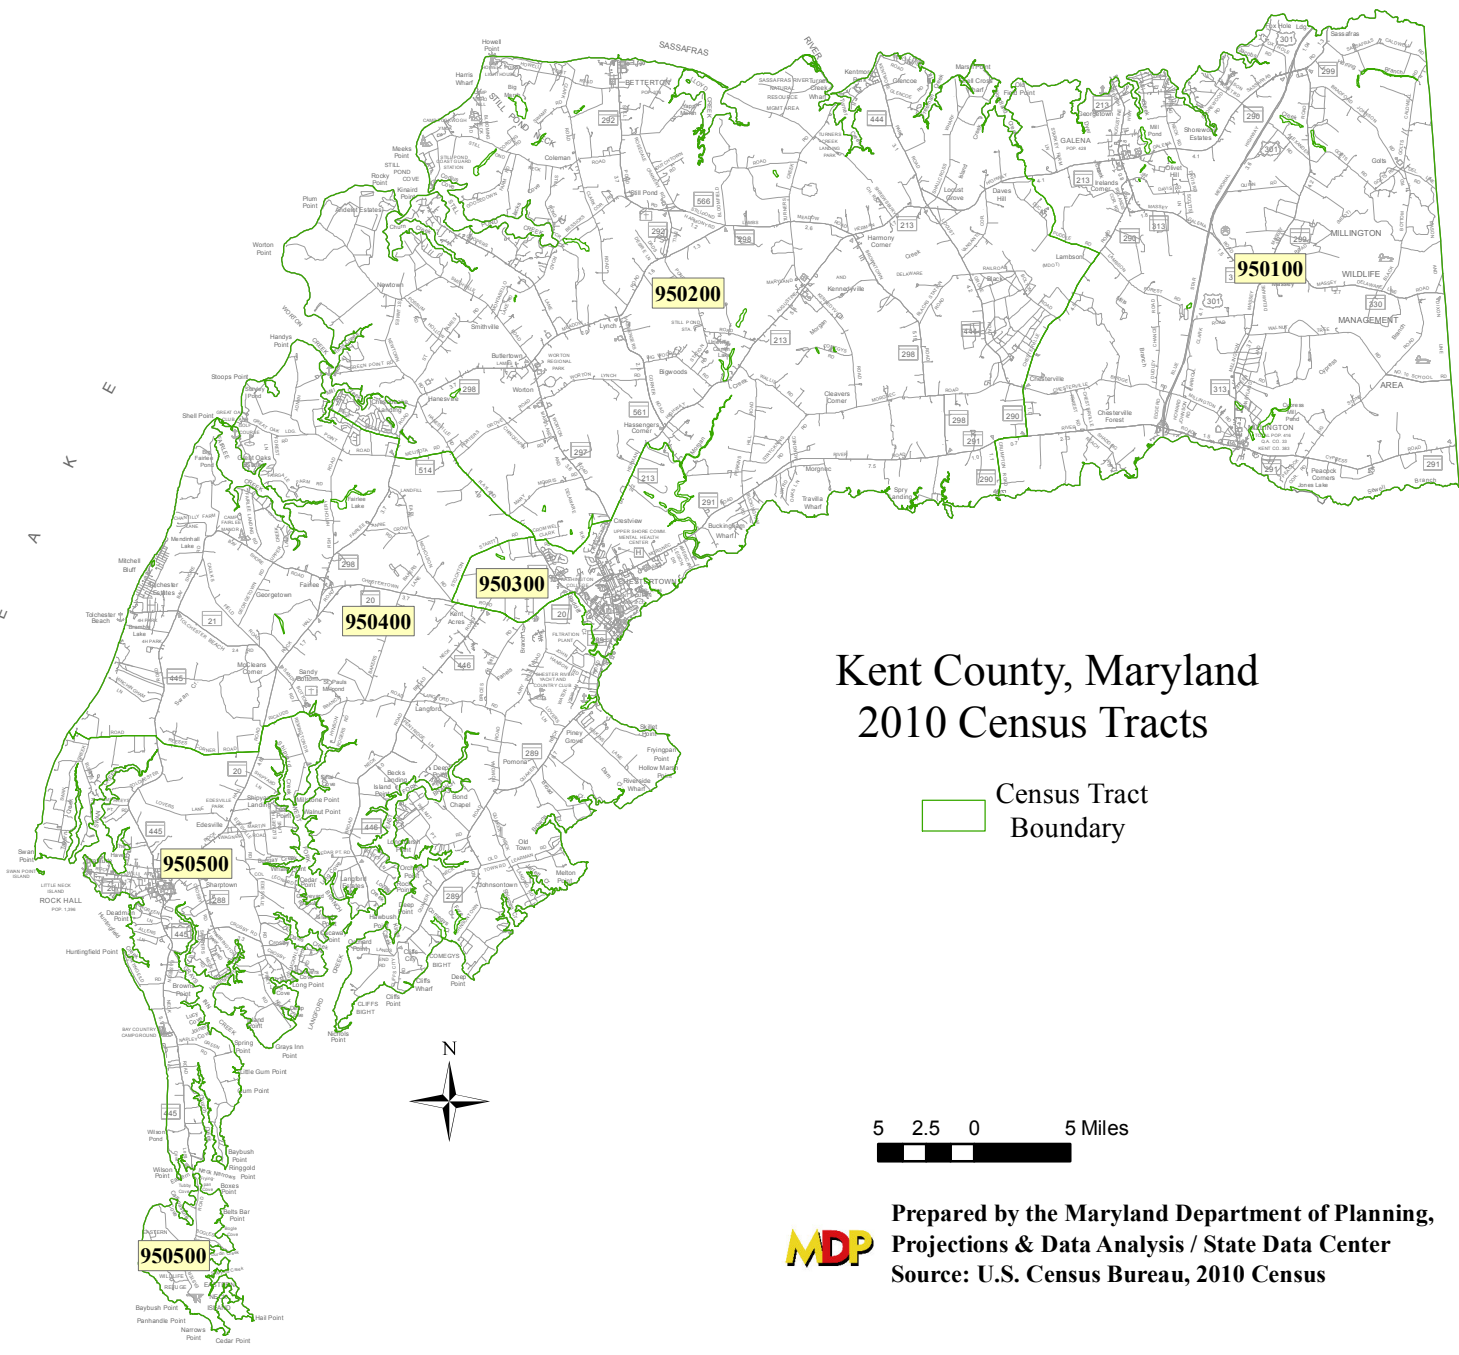

C  
H  
E  
S  
A  
P  
E  
A  
K  
E

# Kent County, Maryland 2010 Census Tracts

 Census Tract  
Boundary

**MDP** Prepared by the Maryland Department of Planning,  
Projections & Data Analysis / State Data Center  
Source: U.S. Census Bureau, 2010 Census