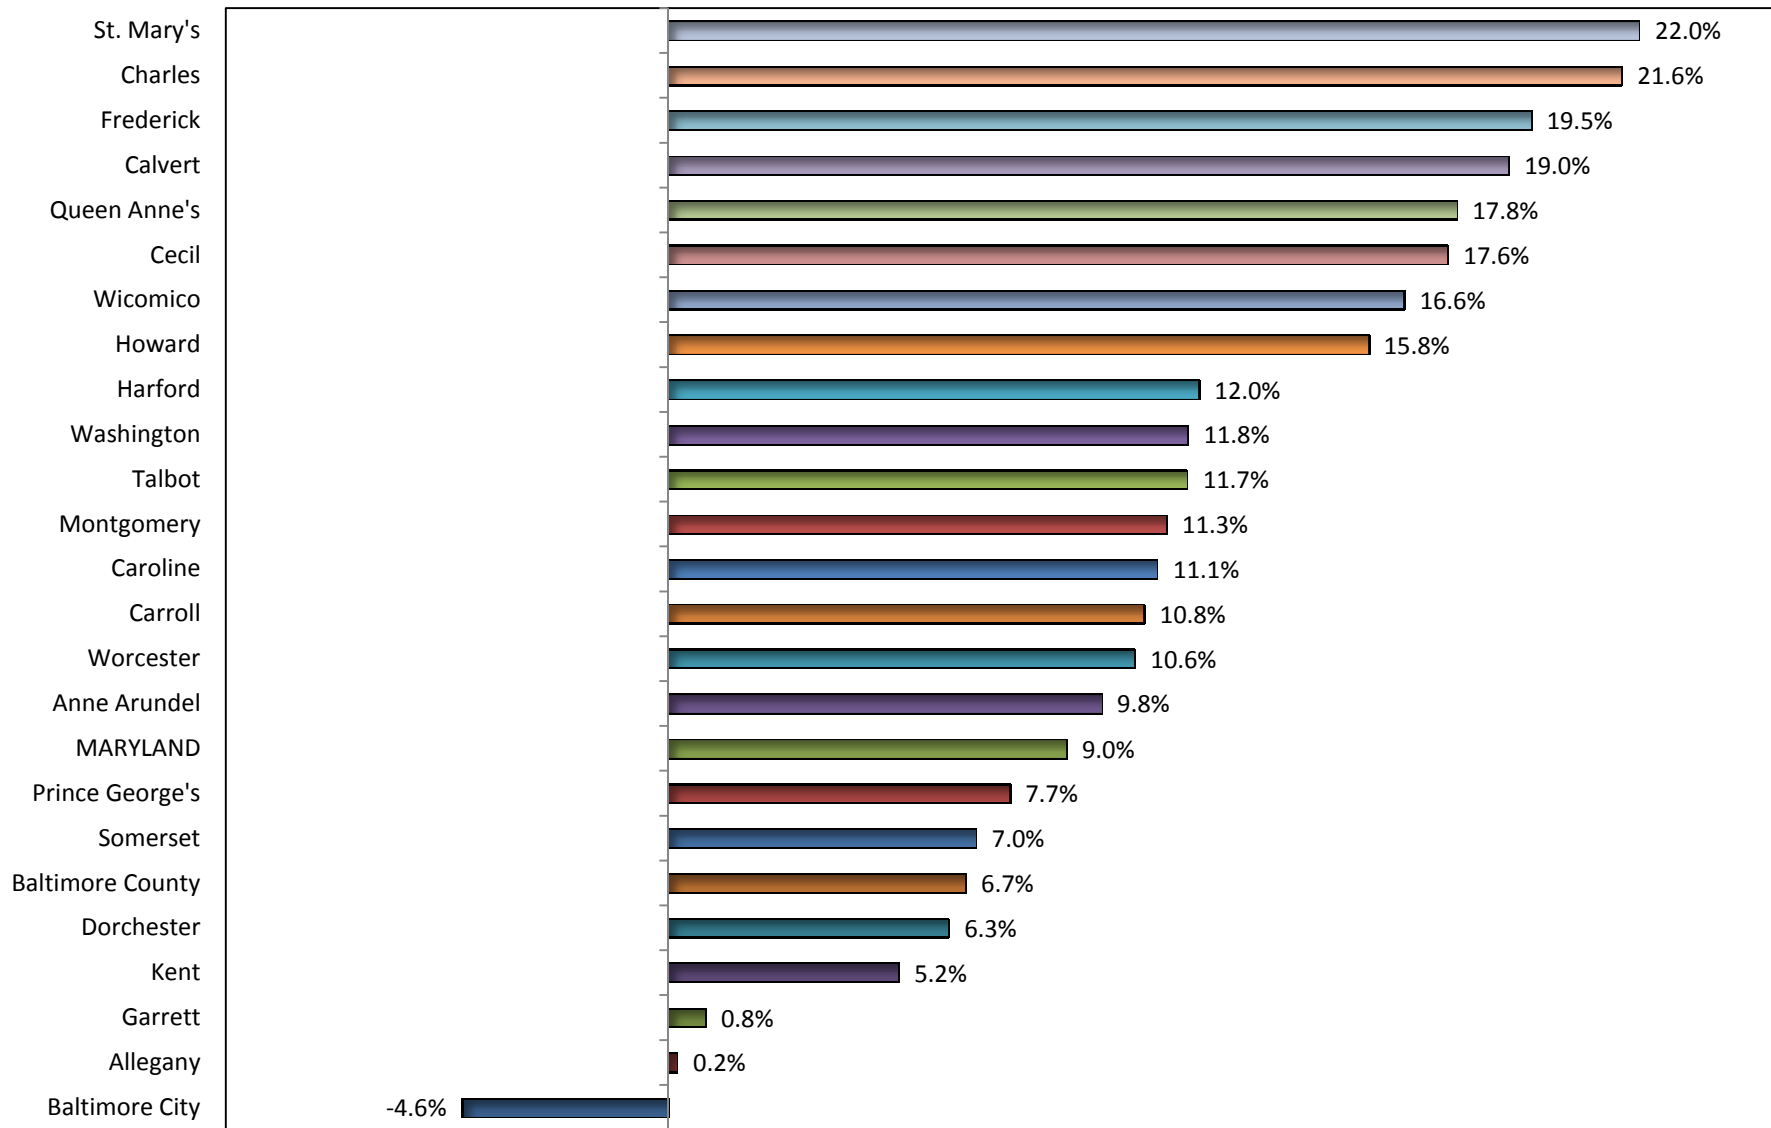

**Chart 8. MARYLAND JURISDICTION
PERCENT POPULATION CHANGE: 2000 - 2010**

SOURCE: U. S. Bureau of the Census, Census 2010, P.L. 94 - 171 Release.

Prepared by the Maryland Department of Planning, Projections and Data Analysis / State Data Center, February 2011.