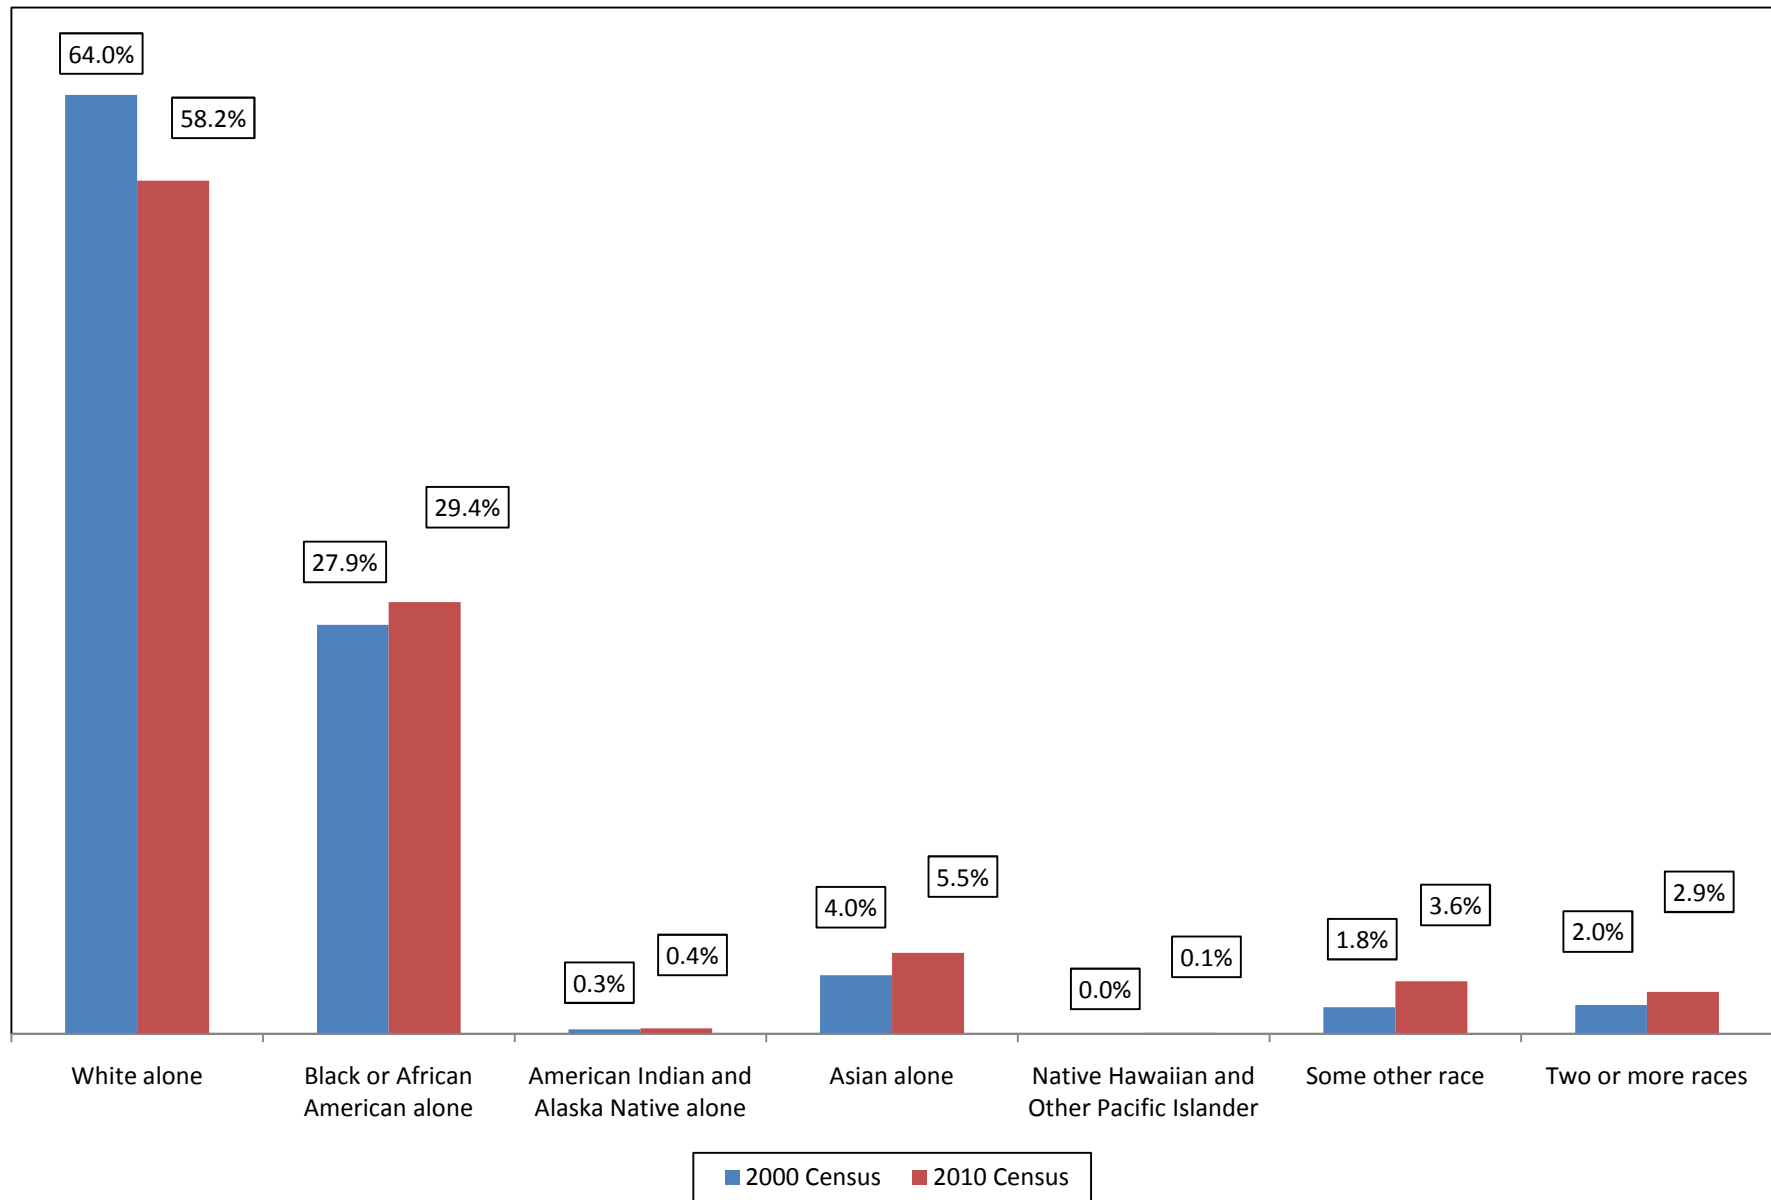

Chart 5. MARYLAND PERCENT POPULATION BY RACE: 2010 AND 2000

SOURCE: U. S. Bureau of the Census, Census 2010, P.L. 94 - 171 Release.

Prepared by the Maryland Department of Planning, Projections and Data Analysis / State Data Center, February 2011.