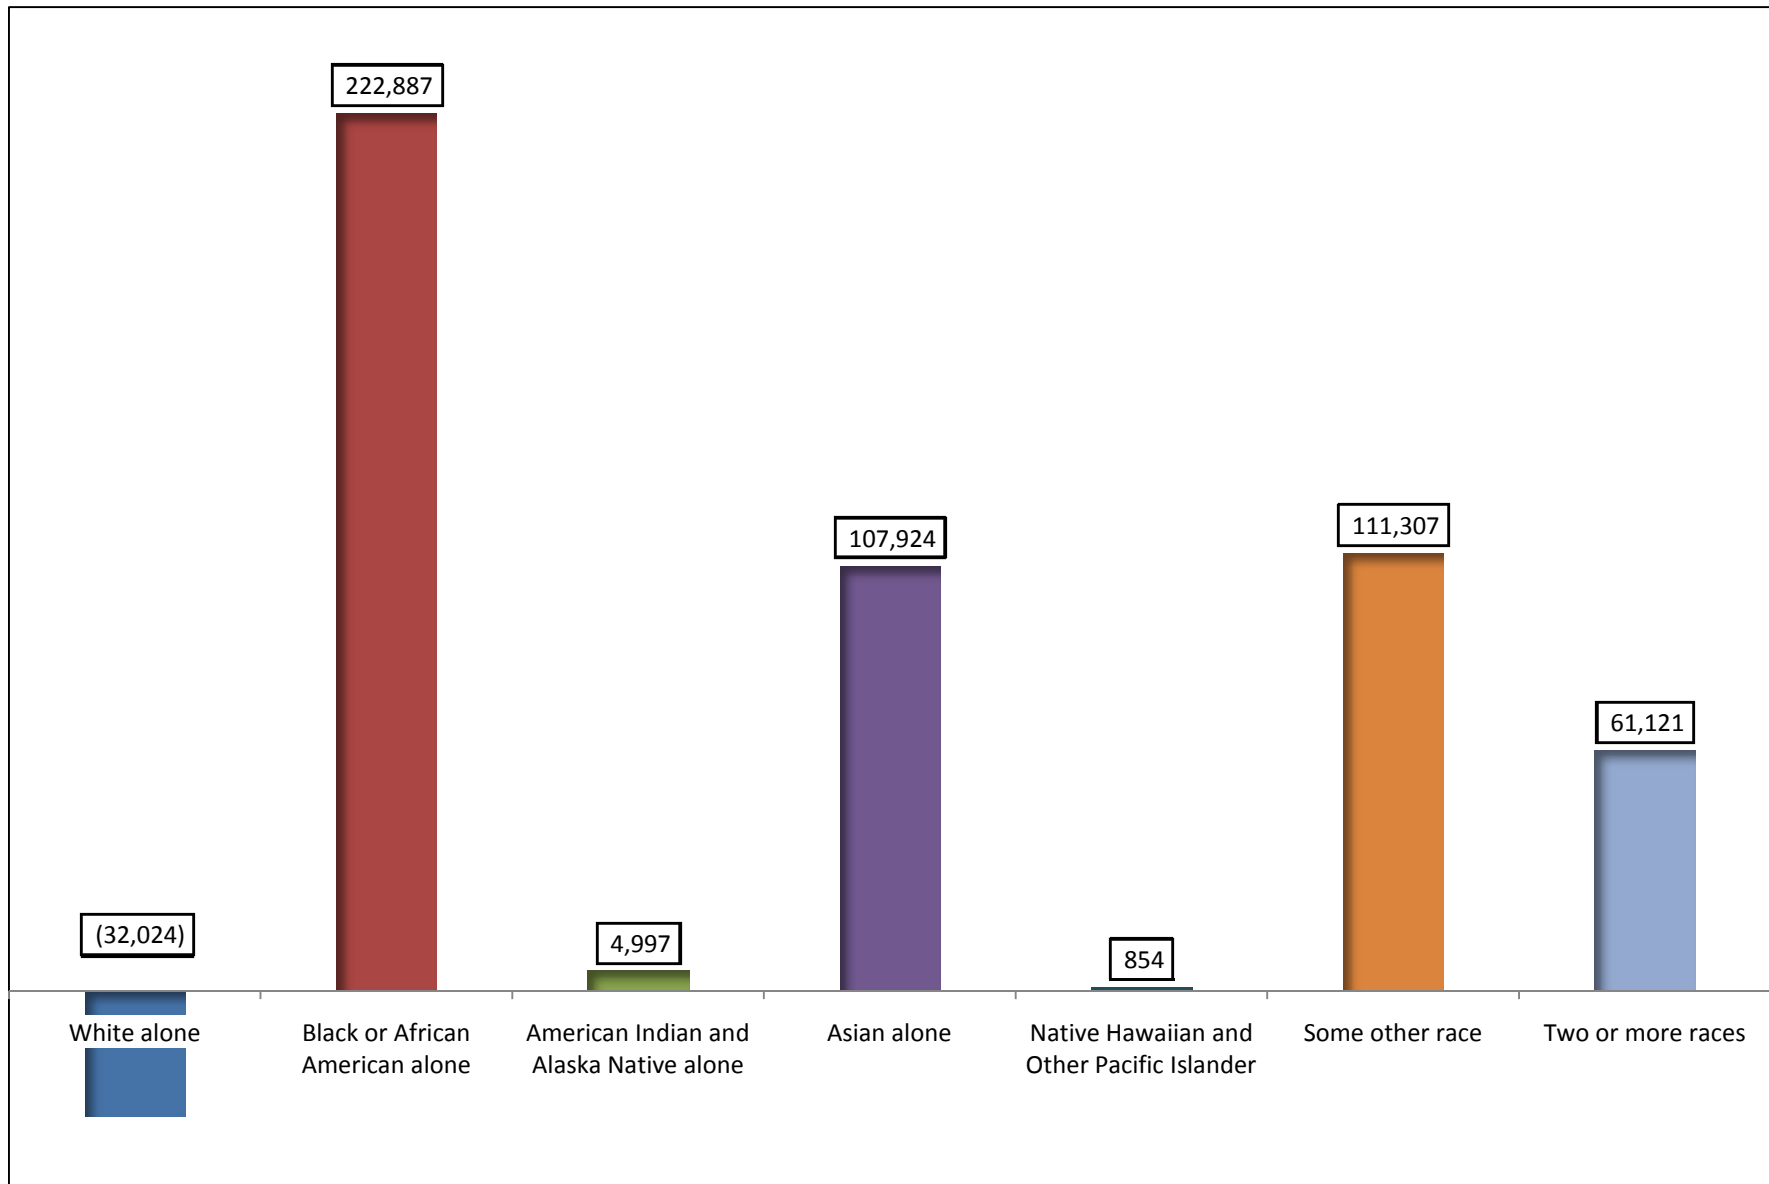

Chart 2. MARYLAND POPULATION CHANGE BY RACE: 2000 - 2010

SOURCE: U. S. Bureau of the Census, Census 2010, P.L. 94 - 171 Release.

Prepared by the Maryland Department of Planning, Projections and Data Analysis / State Data Center, February 2011.