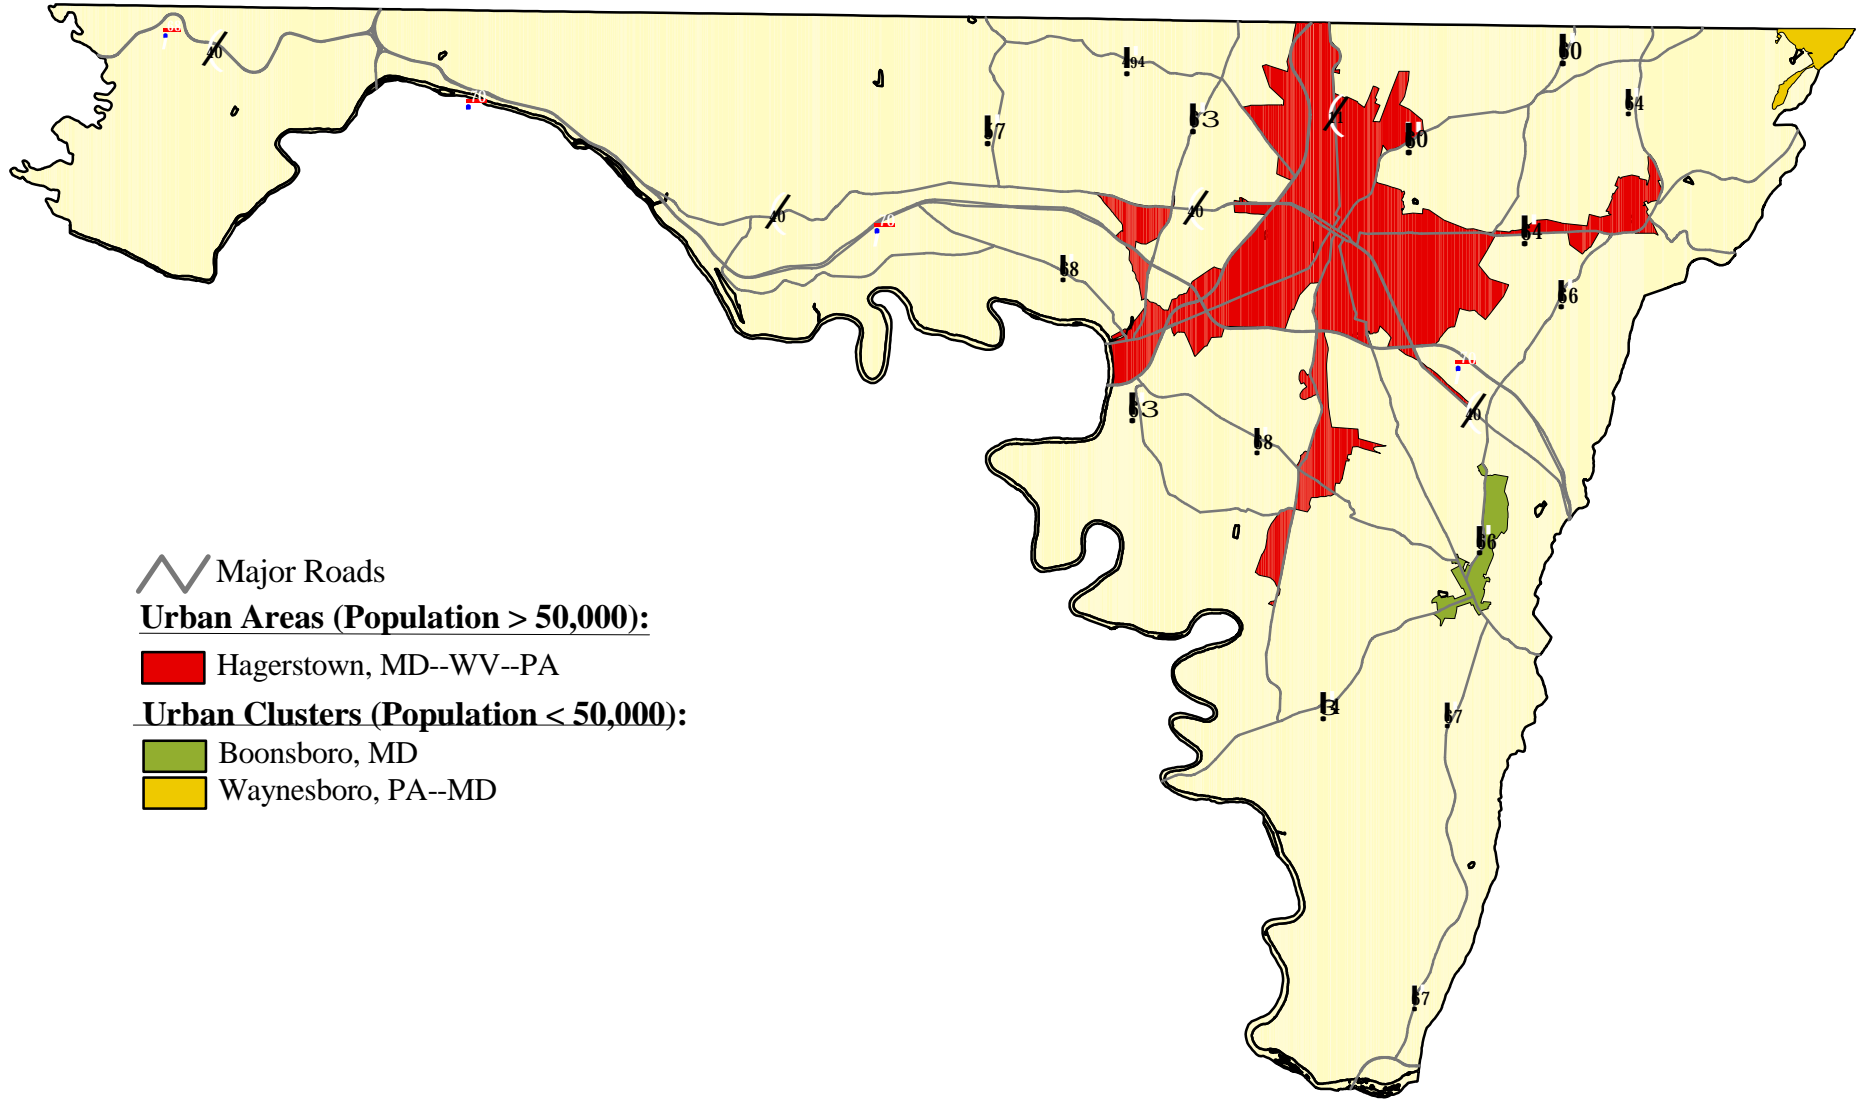

Urban Areas in Washington County, Maryland - 2000

Source: U.S. Department of Commerce. Bureau of the Census. 2000 Census of Population
Prepared by the Maryland Department of Planning, Planning Data Services. June 2002.