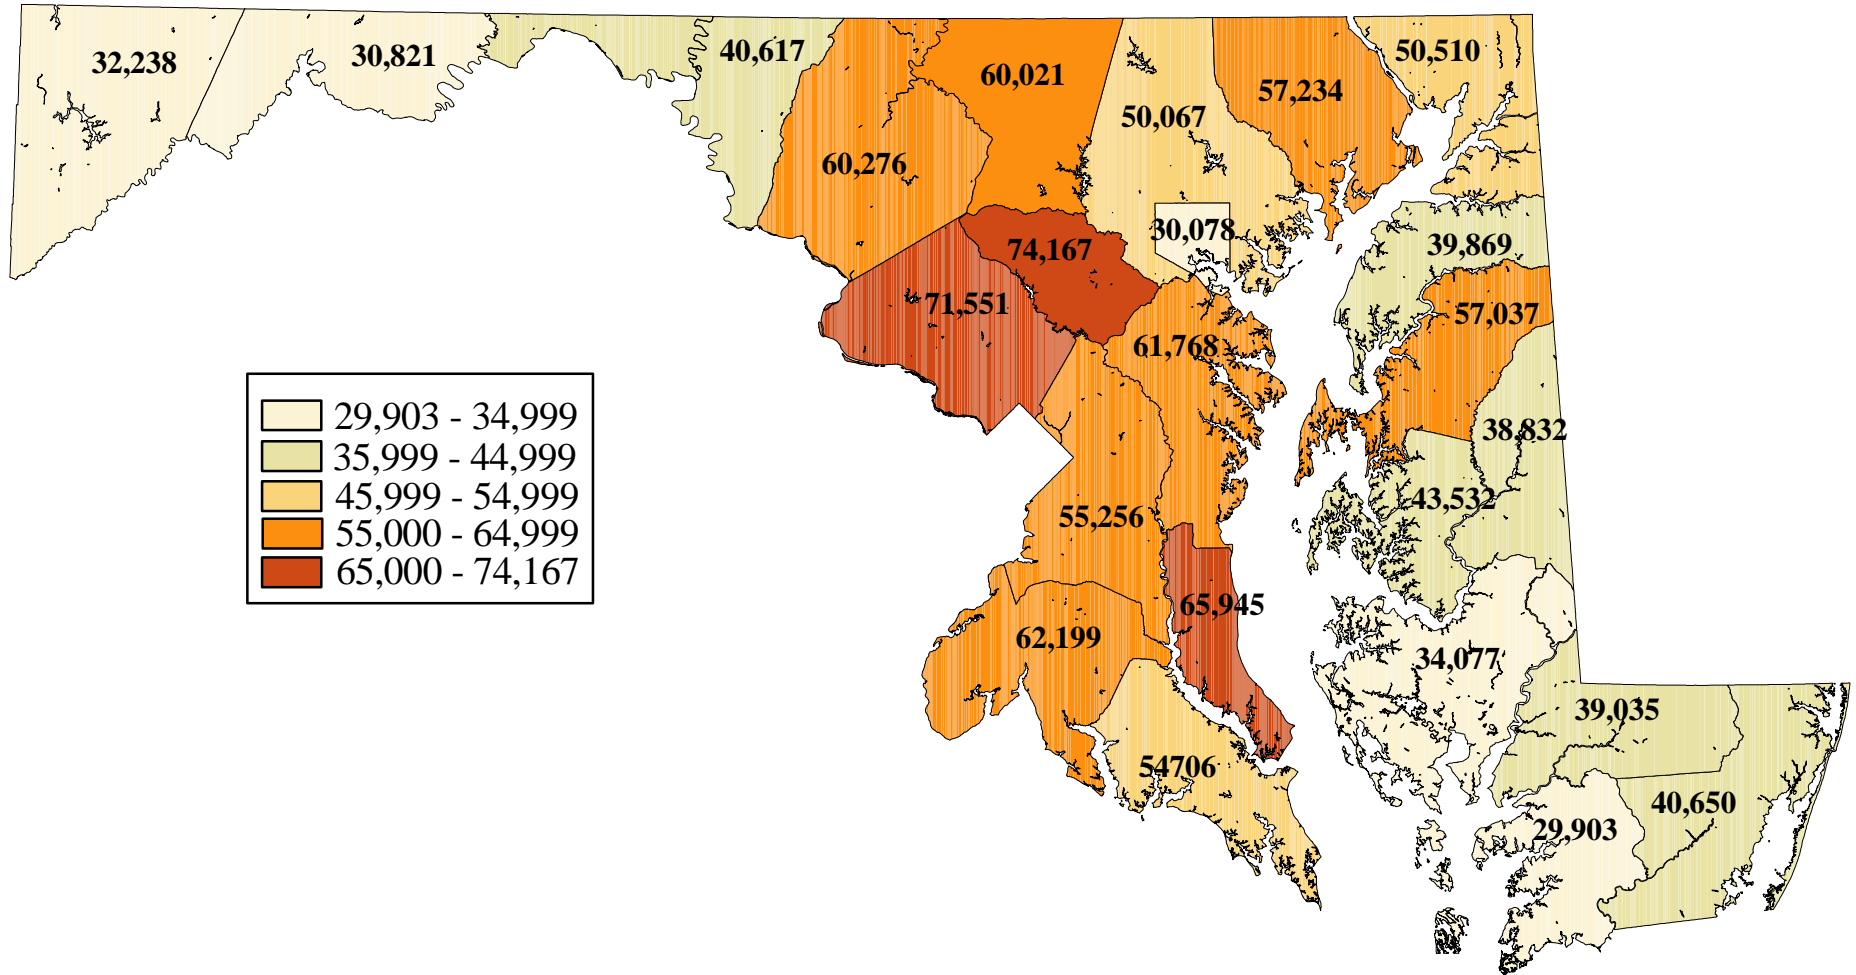

Median Household Income for Maryland's Jurisdictions - 2000

Source: U.S. Census Bureau 2000.
 Prepared by the Maryland Department of Planning, Planning Data Services, May 2002.