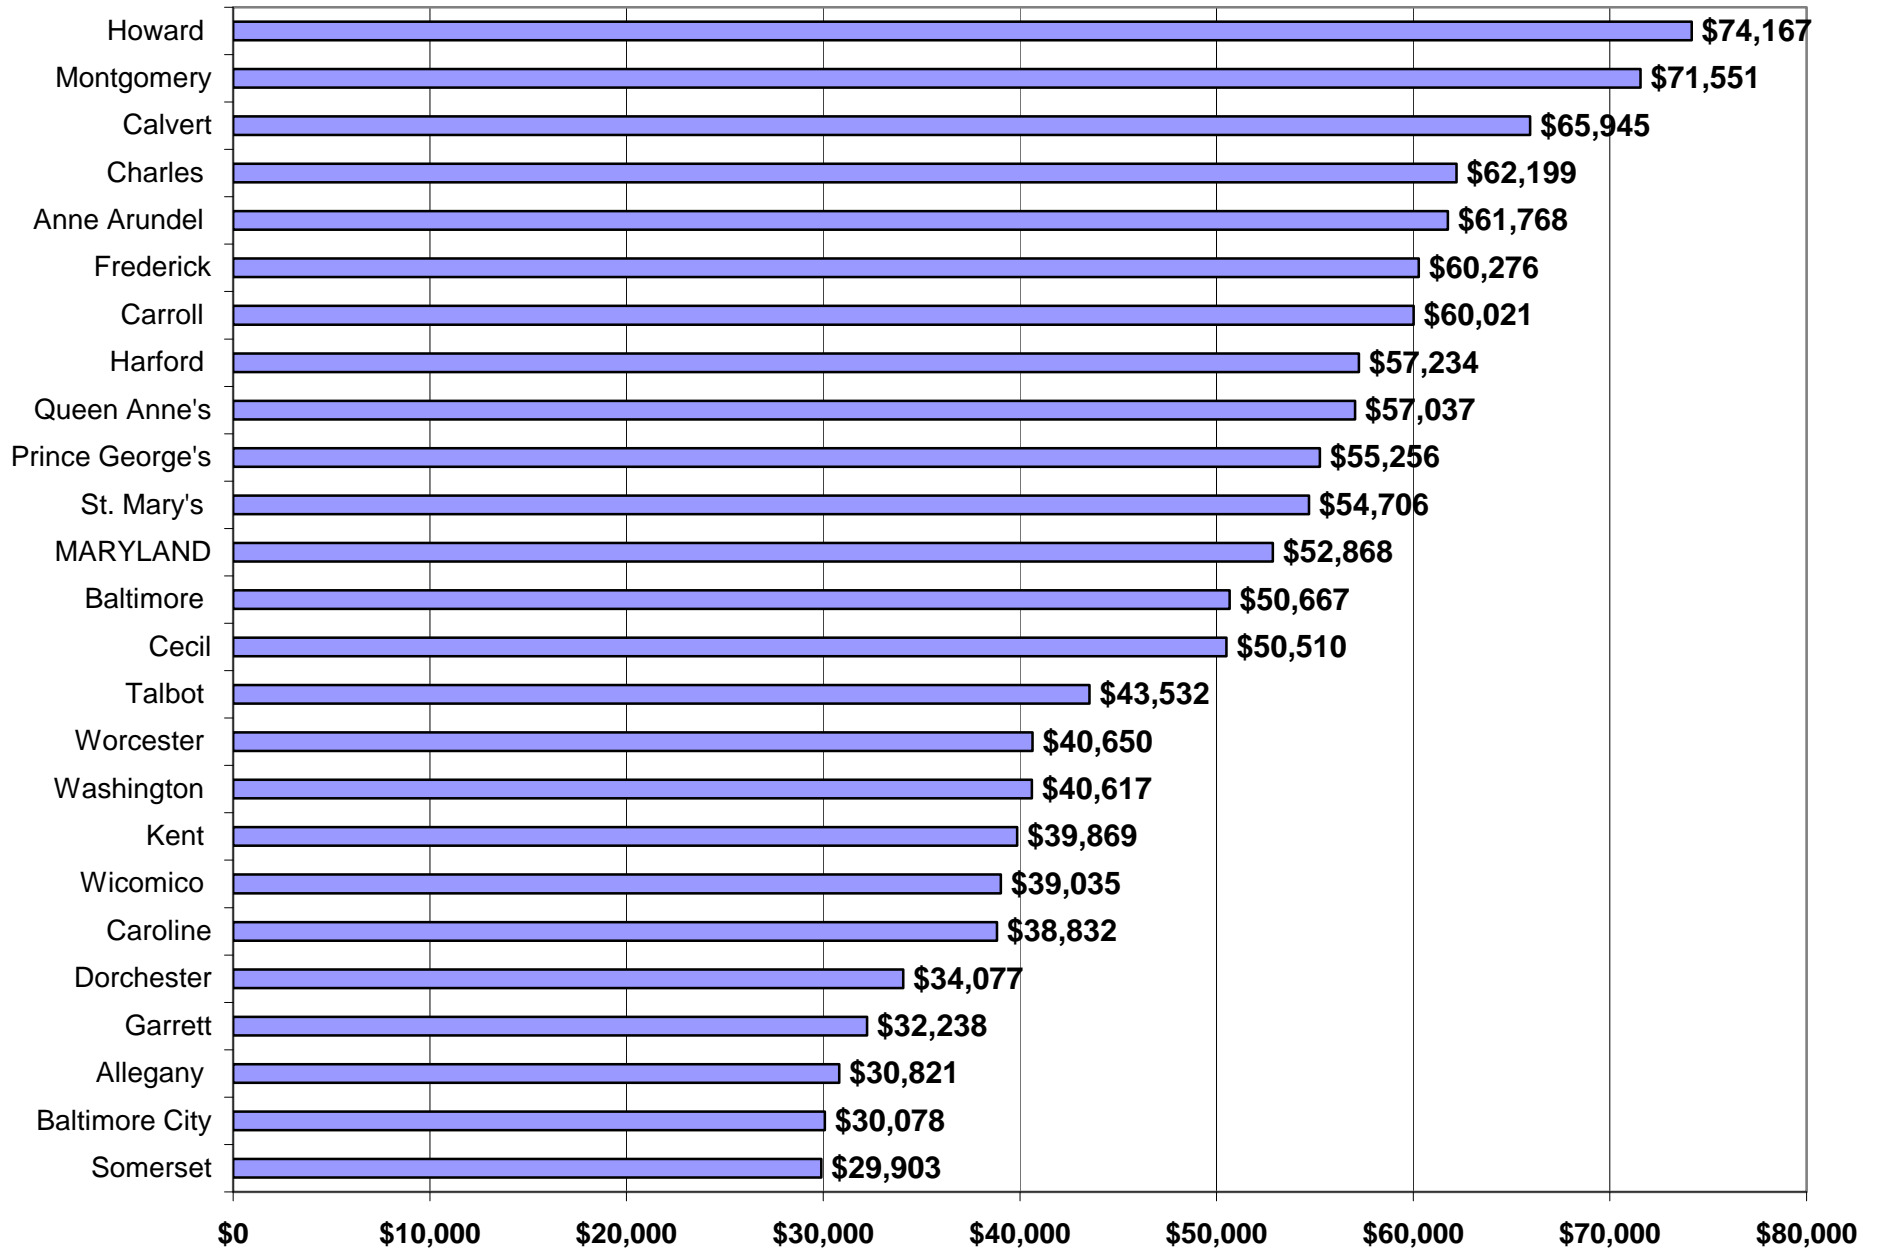

### Median Household Income- 2000

Source: 2000 Census. Prepared by the Maryland Department of Planning, May 2002