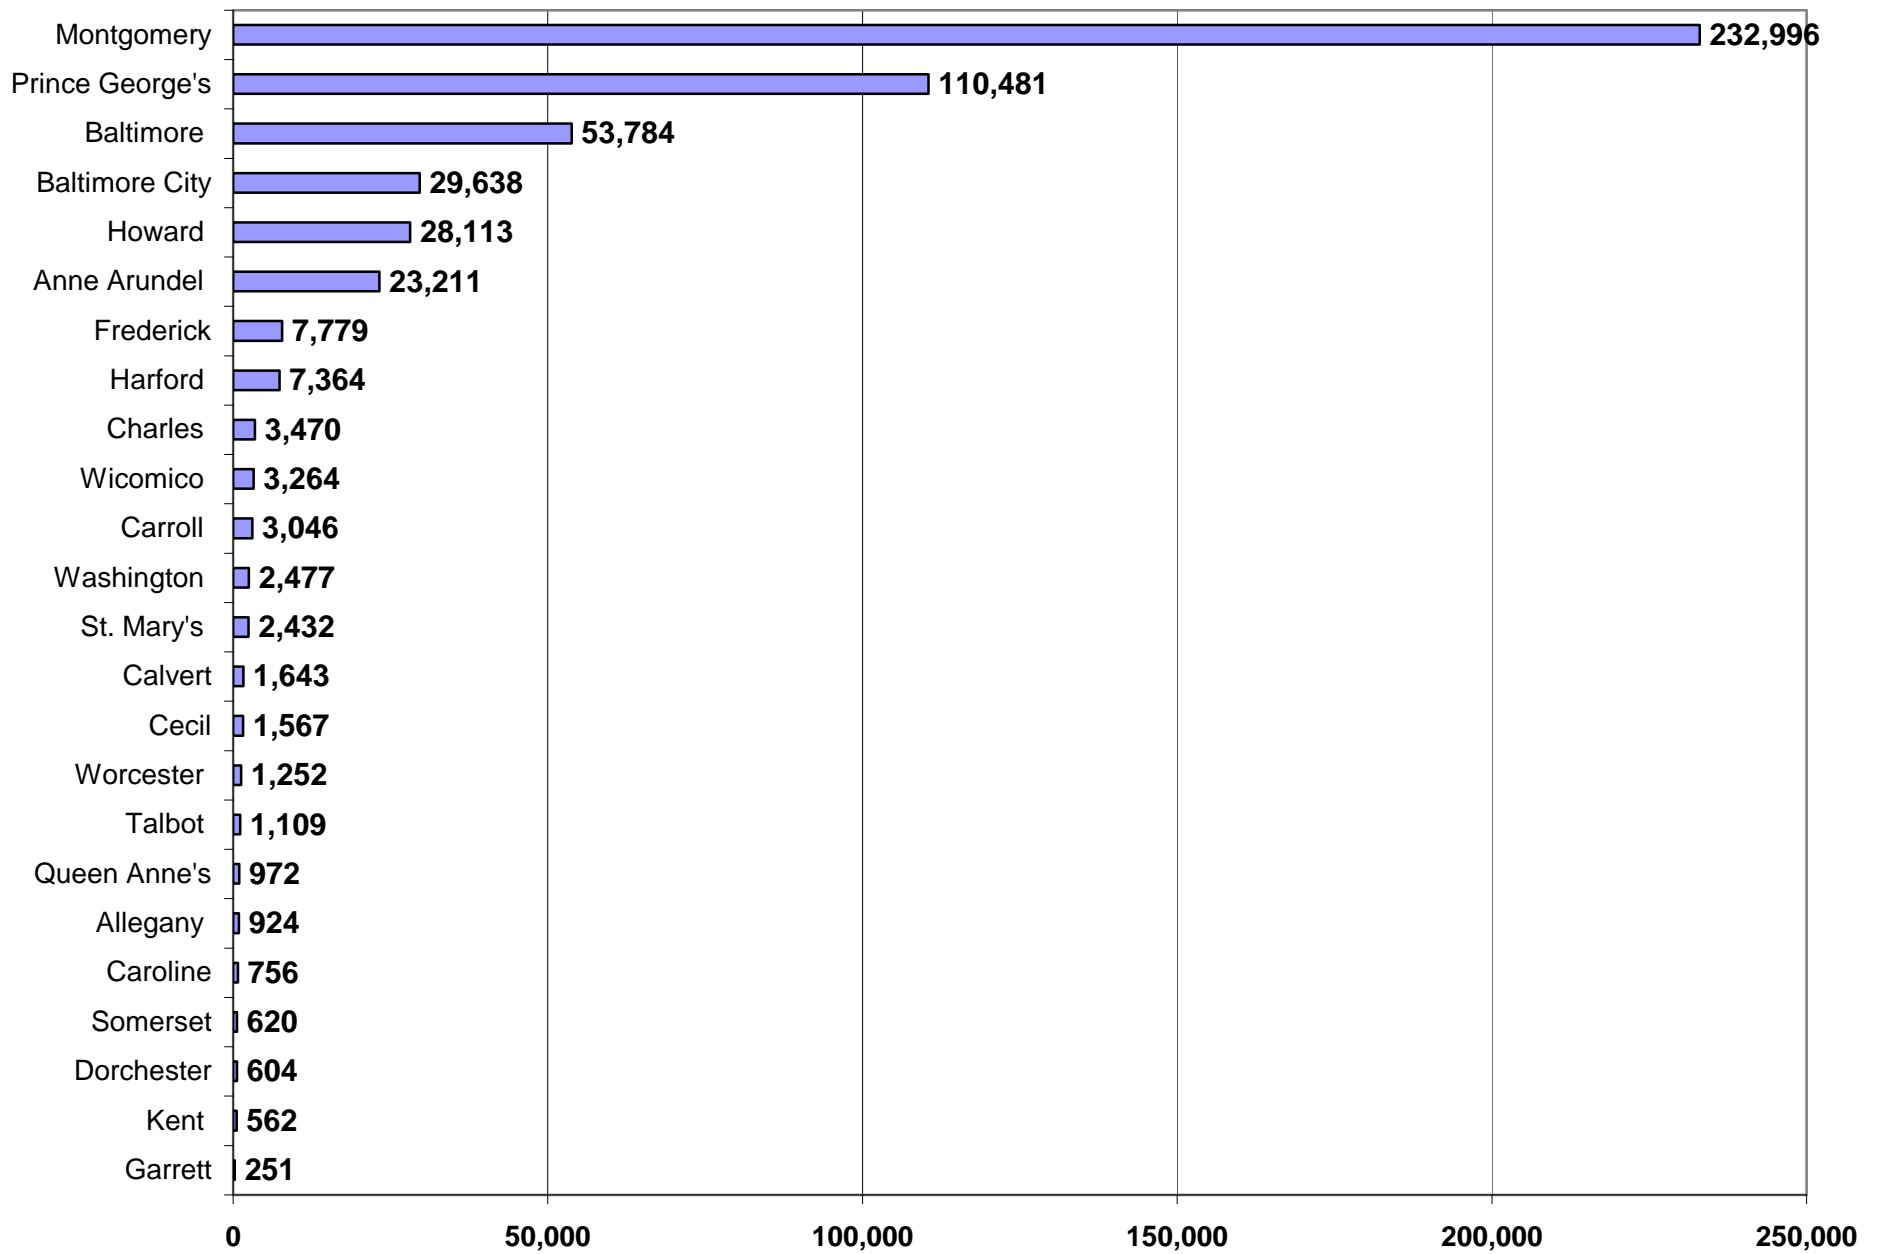

### Number of Foreign Born - 2000

Source: 2000 Census. Prepared by the Maryland Department of Planning, May 2002