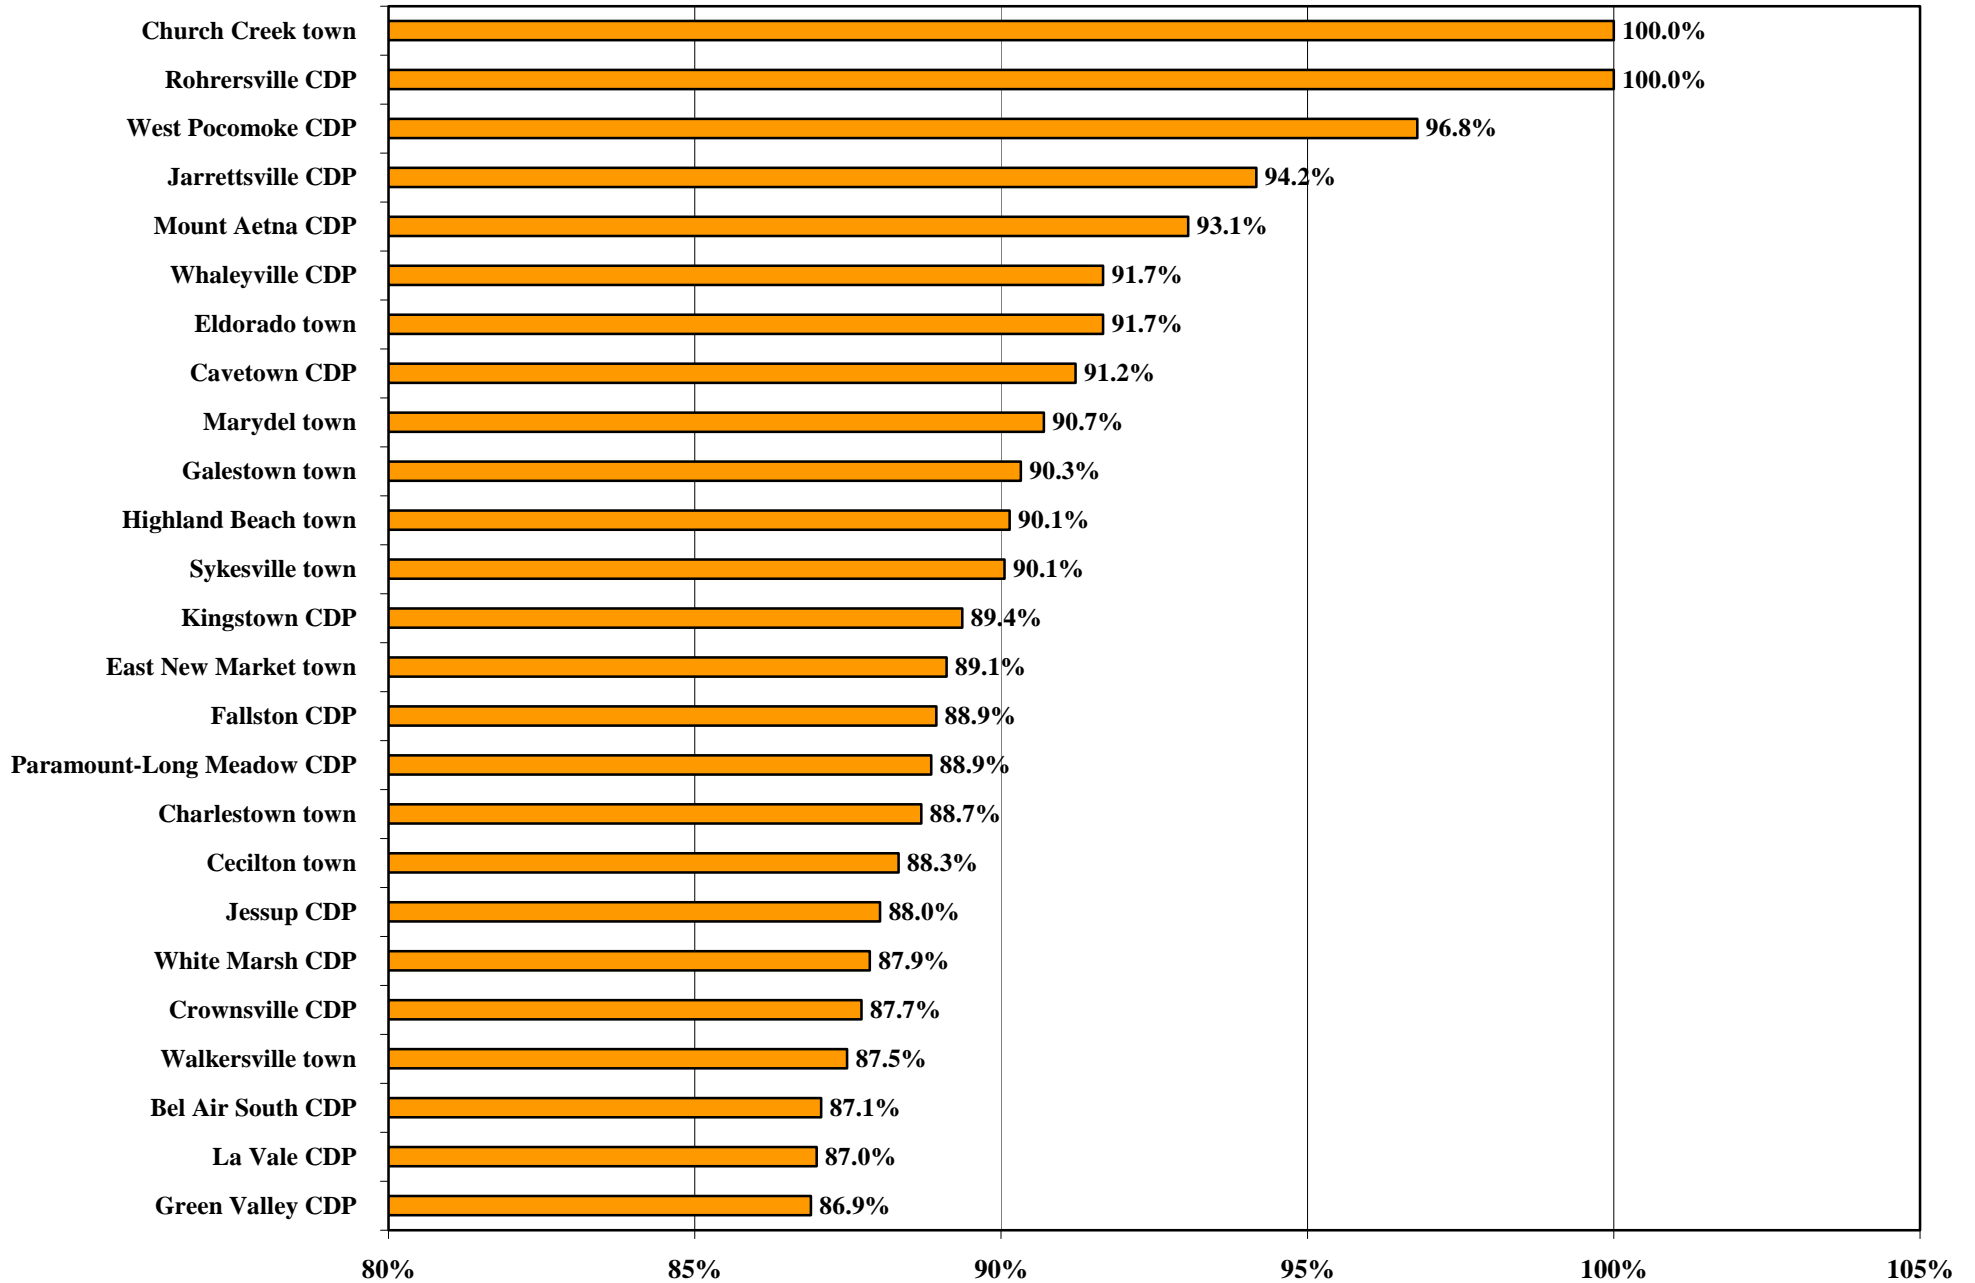

Percent Who Drive Alone (Workers Ages 16 And Over) - 2000

Source: U.S. Census Bureau, 2000.

Prepared by the Maryland Department of Planning, Planning Data Services, May 2002.