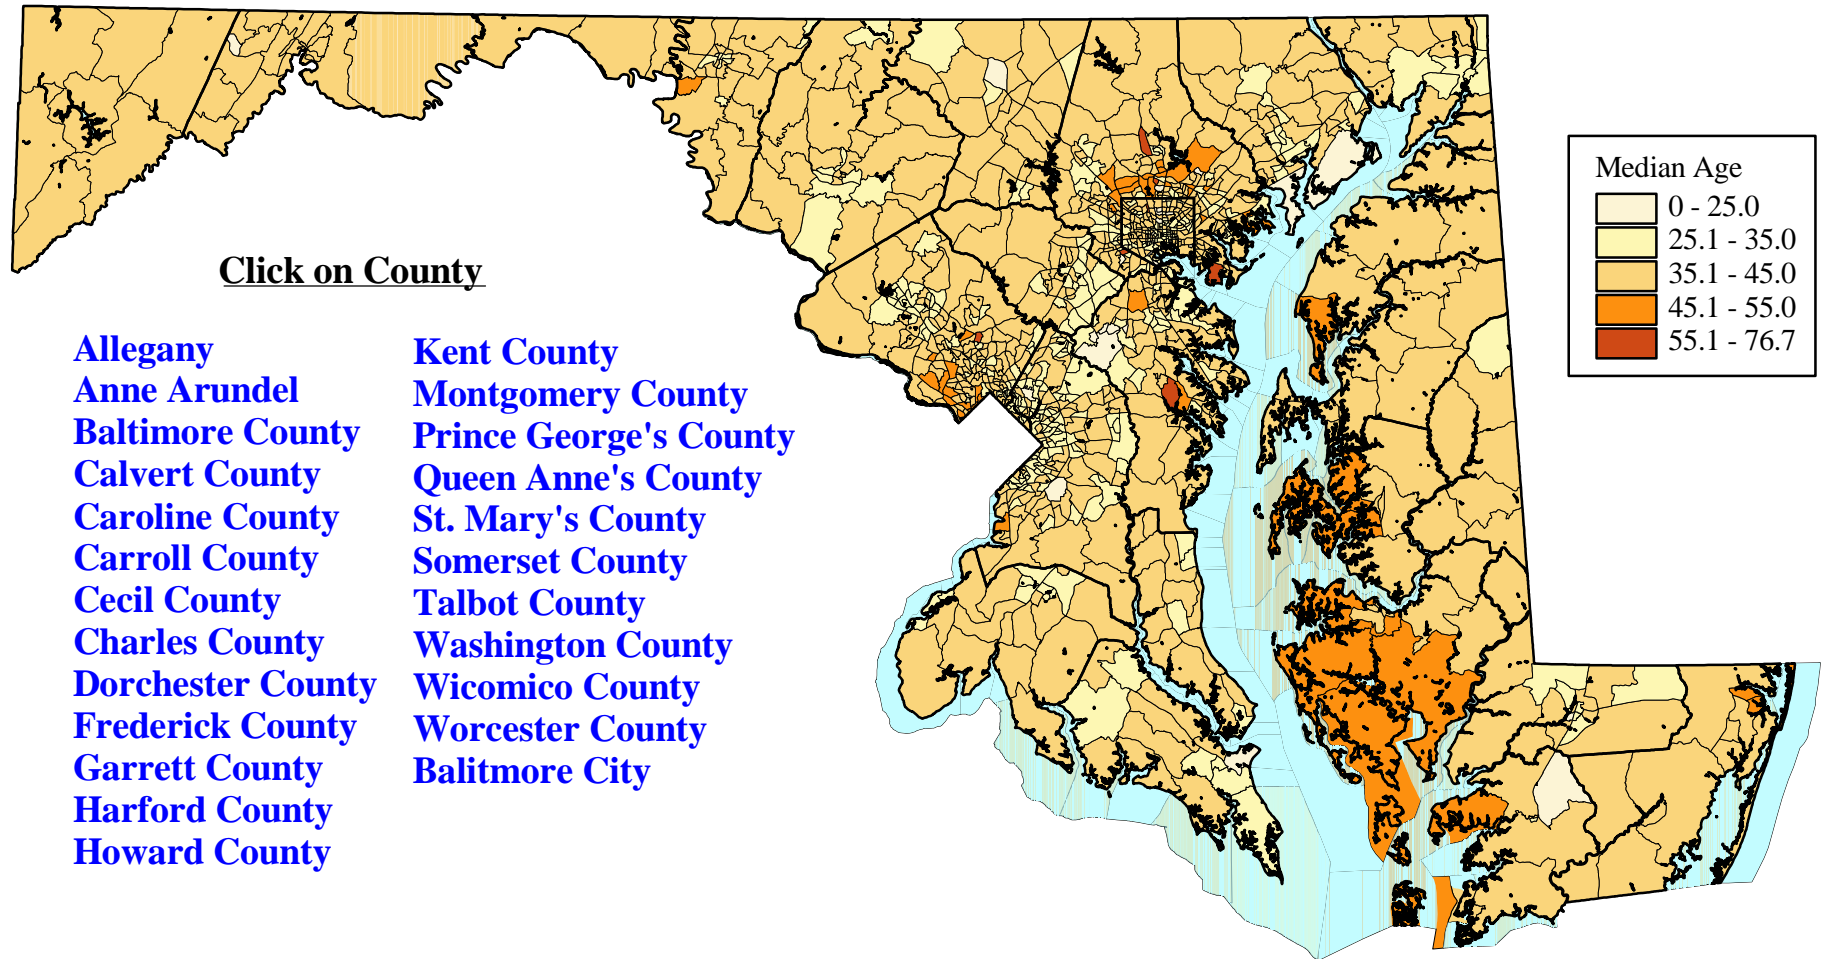

Median Age in Maryland by Census Tract- 2000

Source: U.S. Census Bureau, 2000 Census, SF1.
Prepared by the Maryland Department of Planning, Planning Data Services, March 2002.