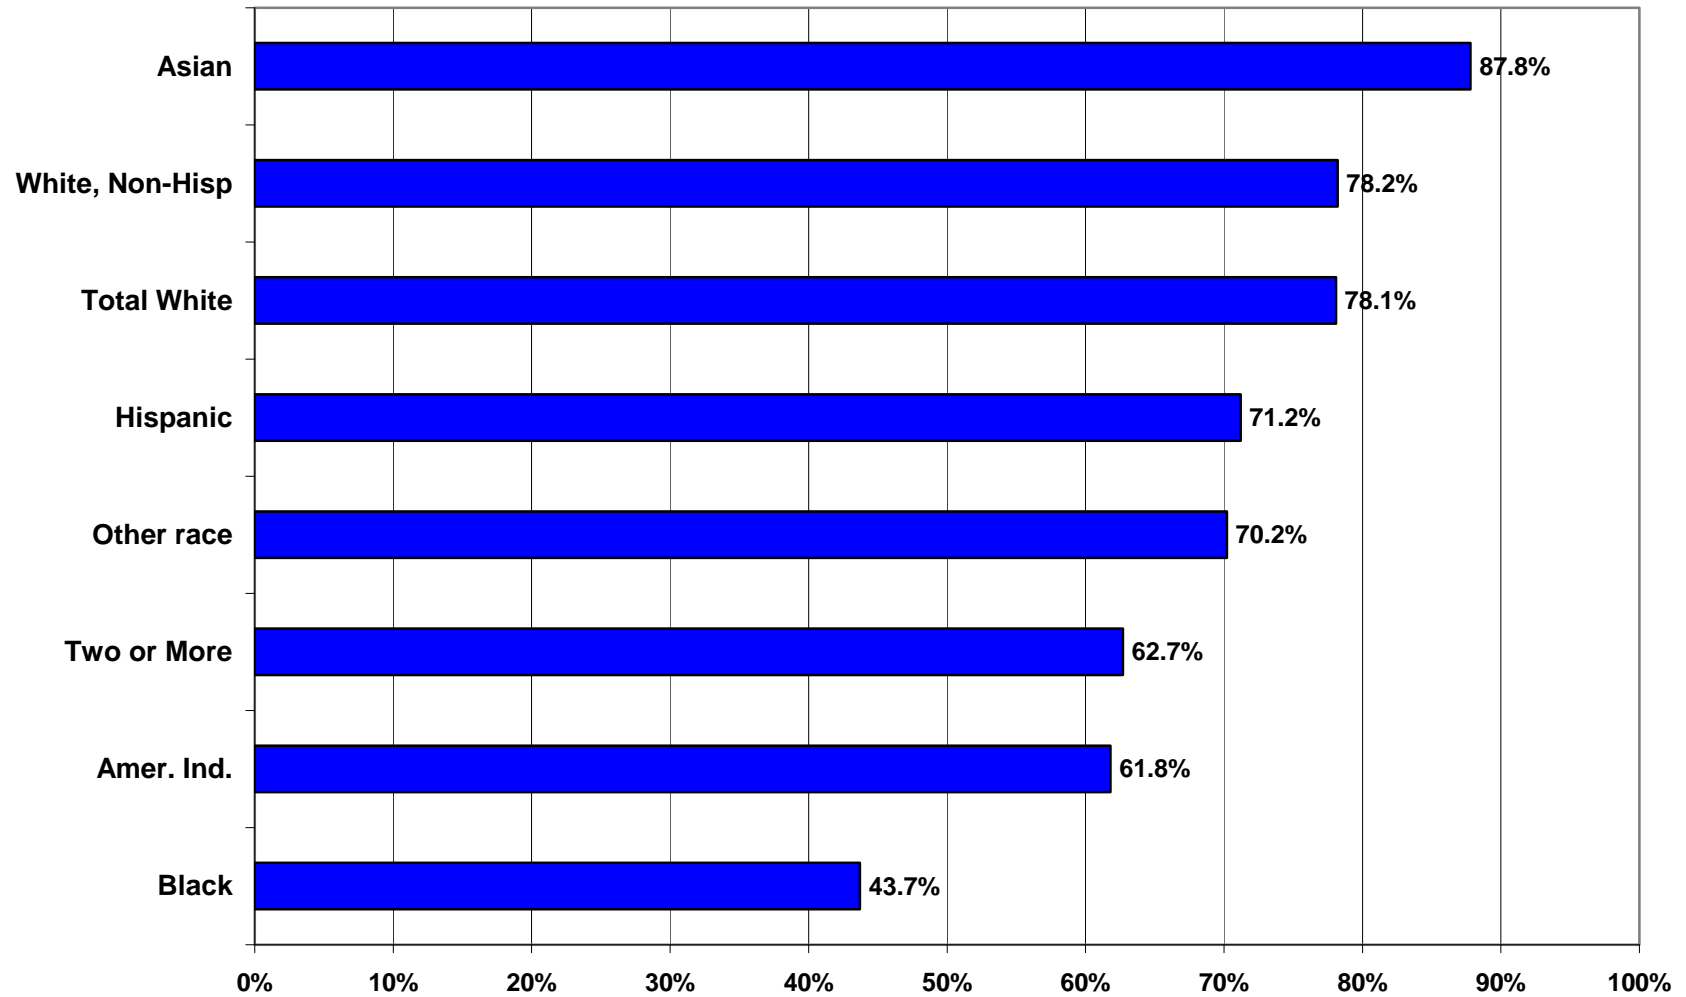

Chart 6. Year 2000 Percent Two-Parent Families with Children by Race/Hispanic Origin in Maryland *

* Two-parent families with children as a percent of all families with children

Prepared by the Maryland Department of Planning, Planning Data Services, from SF1 Census 2000 data, July 2001.