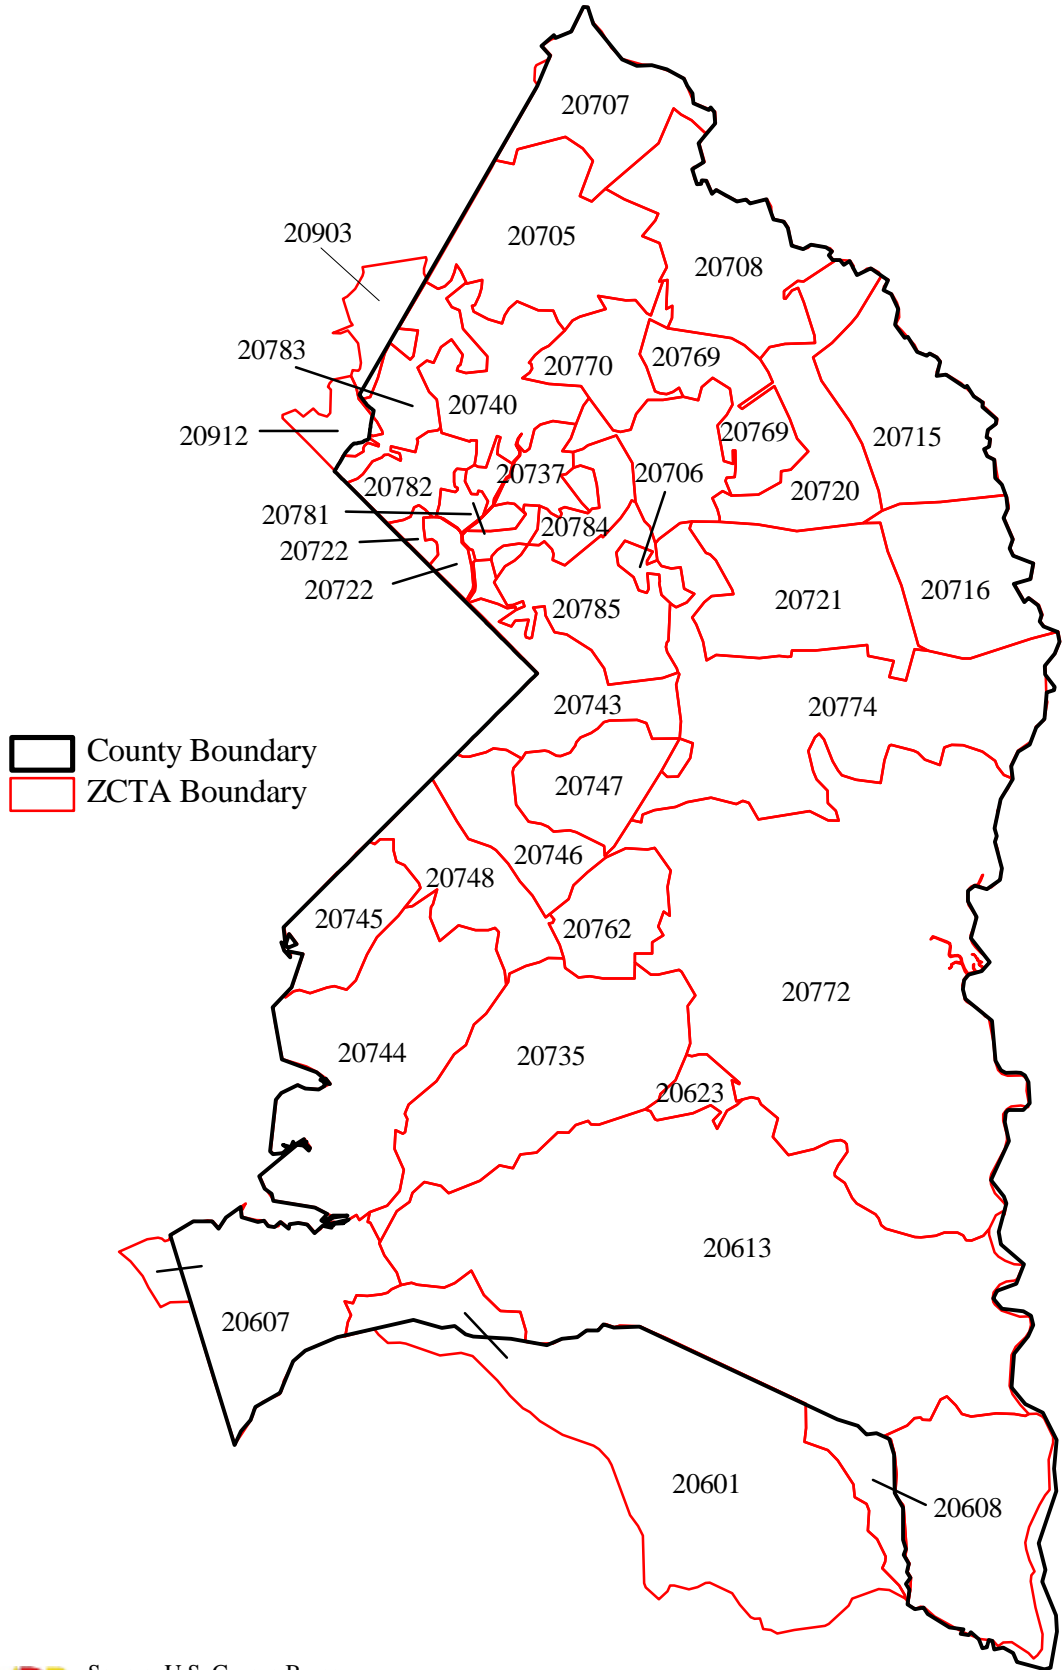

2000 CENSUS ZCTA BOUNDARIES FOR PRINCE GEORGE'S COUNTY

Source: U.S. Census Bureau
Prepared by the Maryland Department of Planning, Planning Data Services, August 2001.