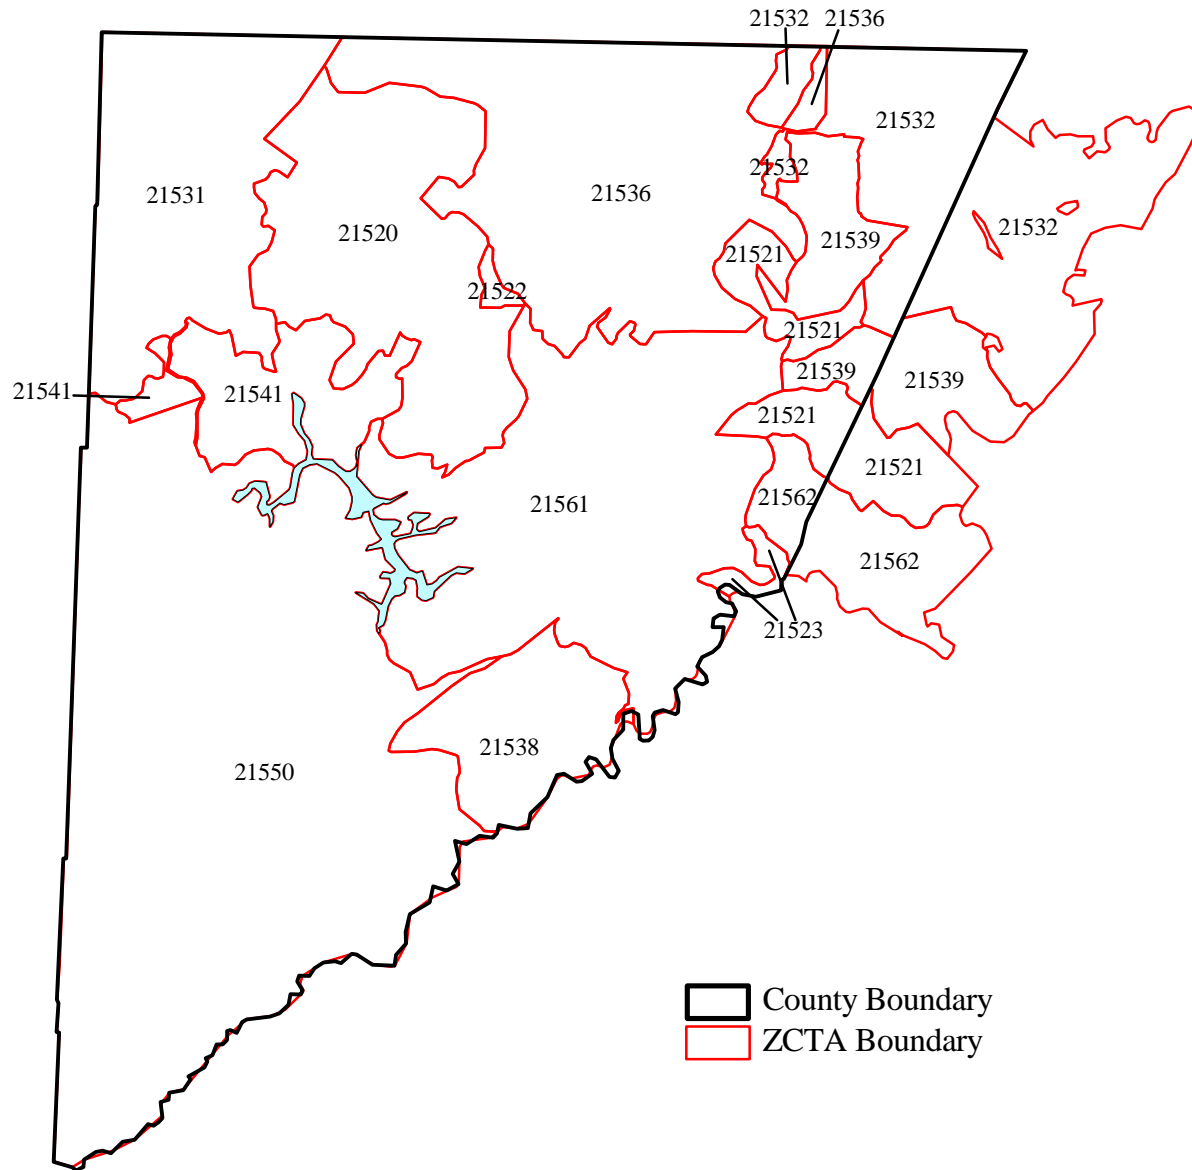

2000 CENSUS ZCTA BOUNDARIES FOR GARRETT COUNTY

Source: U.S. Census Bureau
Prepared by the Maryland Department of Planning, Planning Data Services, August 2001.